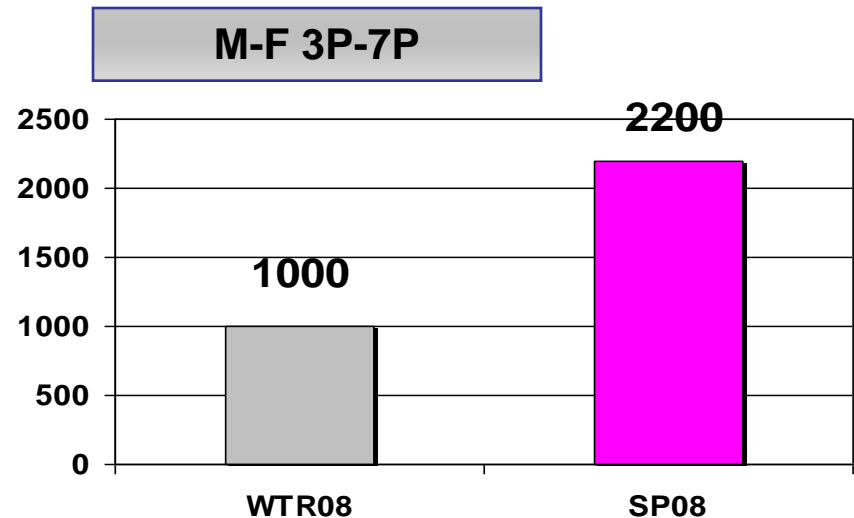

## Delivers with Women 18-34!

Arbitron Spring 2008 CUME AQH Persons Comparison WTR 08 vs. SP08