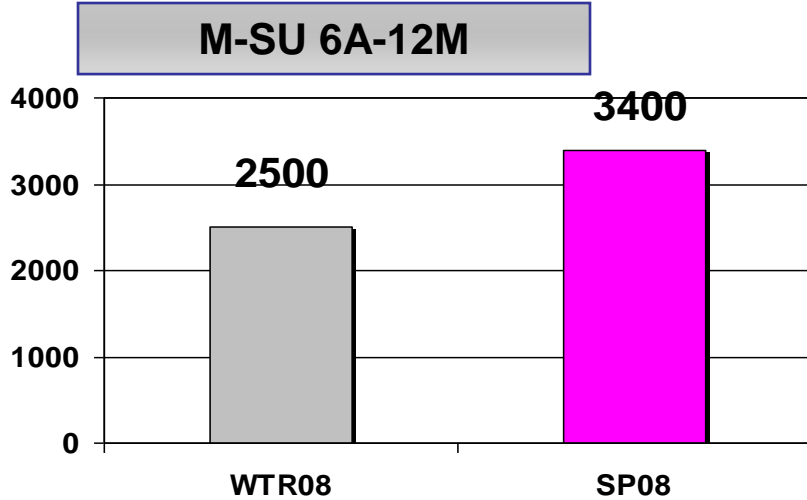

## Delivers with Women 18-34!

Arbitron Spring 2008 CUME AQH Persons Comparison WTR 08 vs. SP08