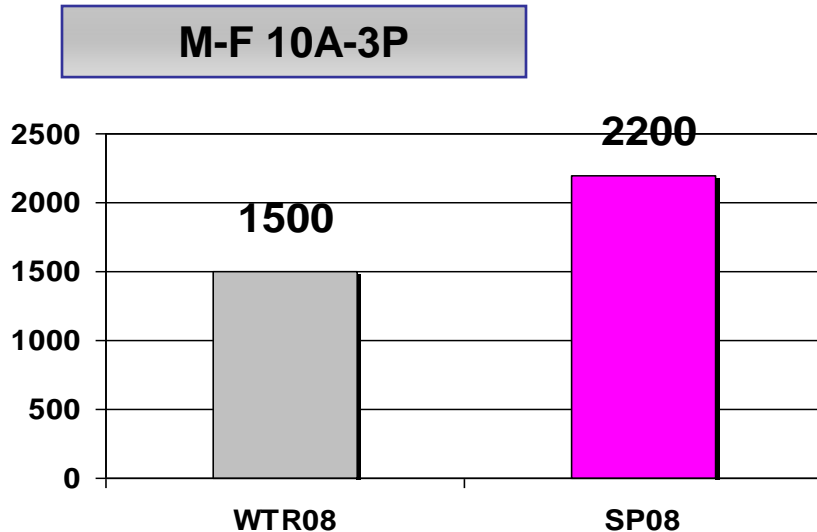

## Delivers with Women 18-34!

Arbitron Spring 2008 CUME AQH Persons Comparison WTR 08 vs. SP08