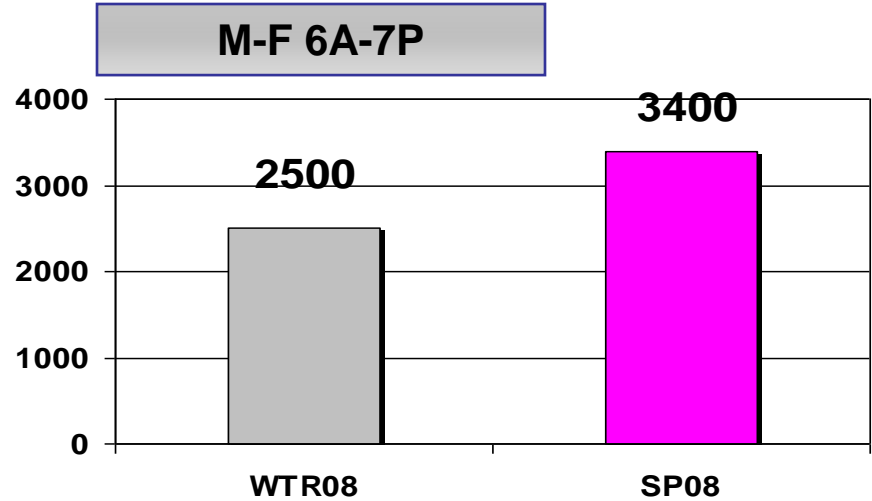

## Delivers with Women 18-34!

Arbitron Spring 2008 CUME AQH Persons Comparison WTR 08 vs. SP08