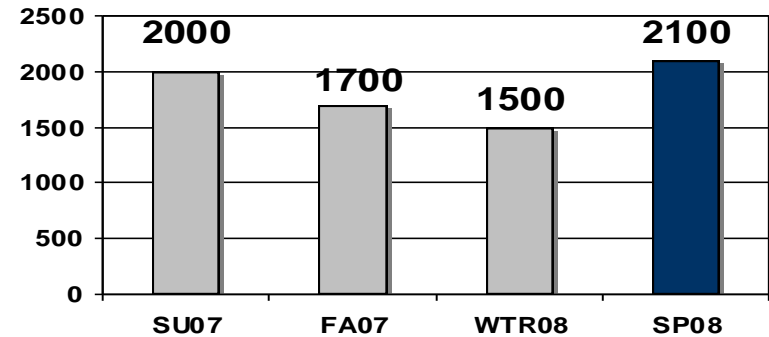

Ratings Growth Winter vs. Spring

M25-54 Growth M-F 6a-7p

M25-54 Growth M-F 3p-7p

Hannity AQH Increases M-F 2p-5p!

Up 27% with M18-49

Up 31% with M25-54