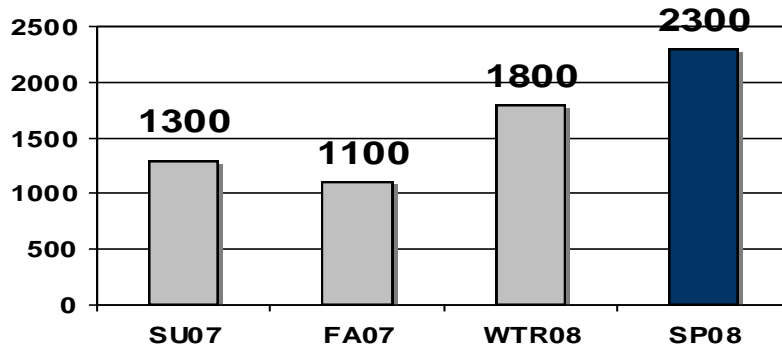

Ratings Growth Winter vs. Spring

M25-54 Growth M-F 6a-7p

M25-54 Growth M-F 3p-7p

Hannity AQH Increases M-F 2p-5p!

Up 27% with M18-49

Up 31% with M25-54