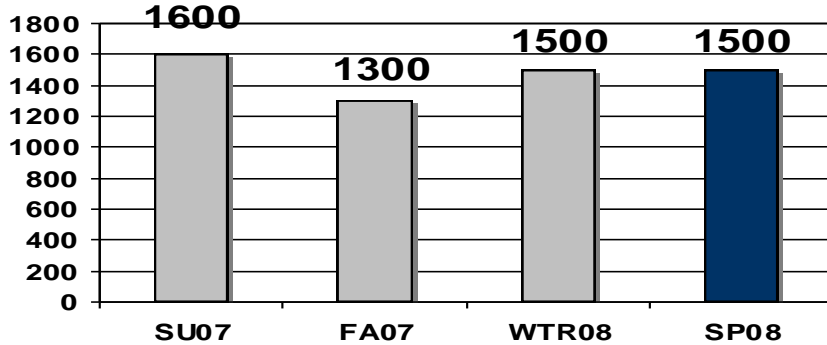

Ratings Growth Winter vs. Spring

M25-54 Growth M-F 6a-7p

M25-54 Growth M-F 3p-7p

Hannity AQH Increases M-F 2p-5p!

Up 27% with M18-49

Up 31% with M25-54