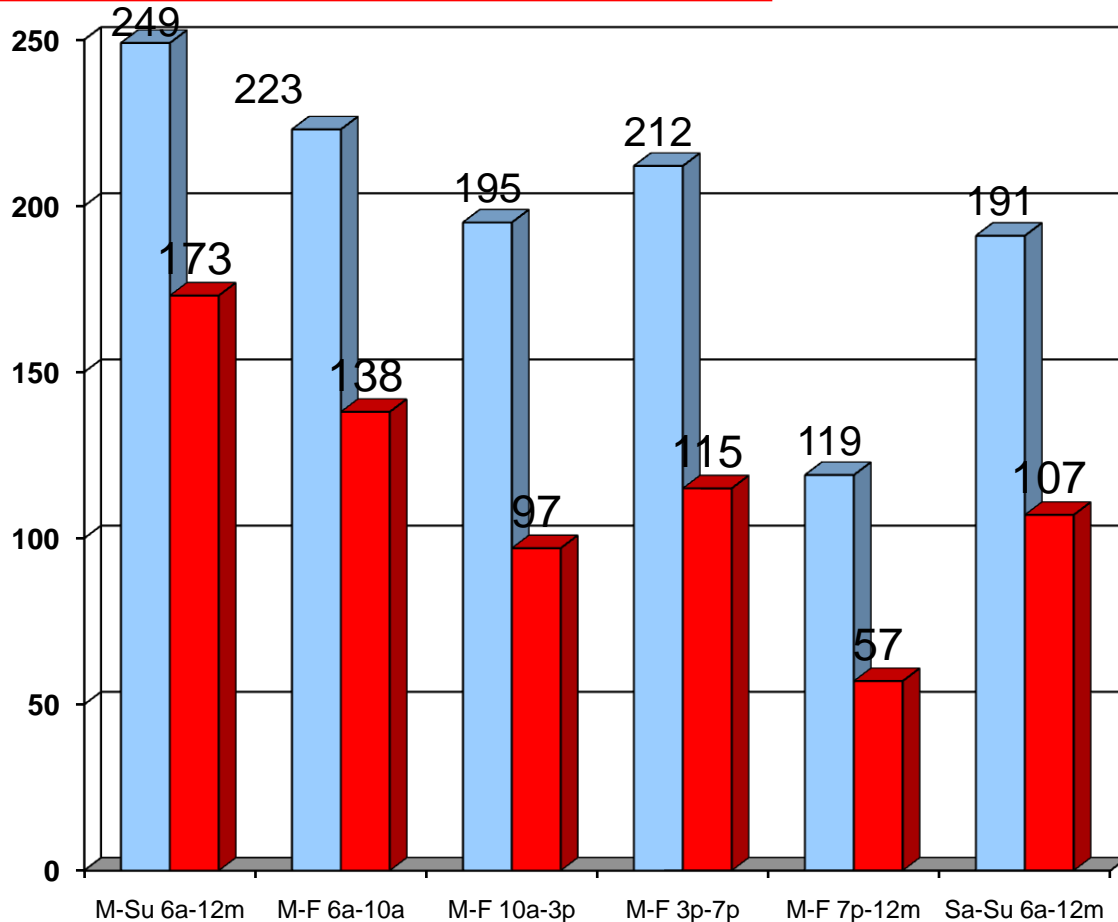

NRG Media Omaha Delivers 54% of All W25-54 Listeners!

**NRG Cluster Reaches 54% of the Total Market W25-54
Mon-Su 6A-12M!**

**NRG CLUSTER
DELIVERS W25-54!**

40% in AMD
37% in Midday
43% in PMD
39% in EVE
39% on Weekends

□ MARKET
■ CLUSTER

Arbitron Spring 2008 Cume Persons (000's) W25-54
Cluster vs. Market Metro Population 12+, M-Su 6a-12m