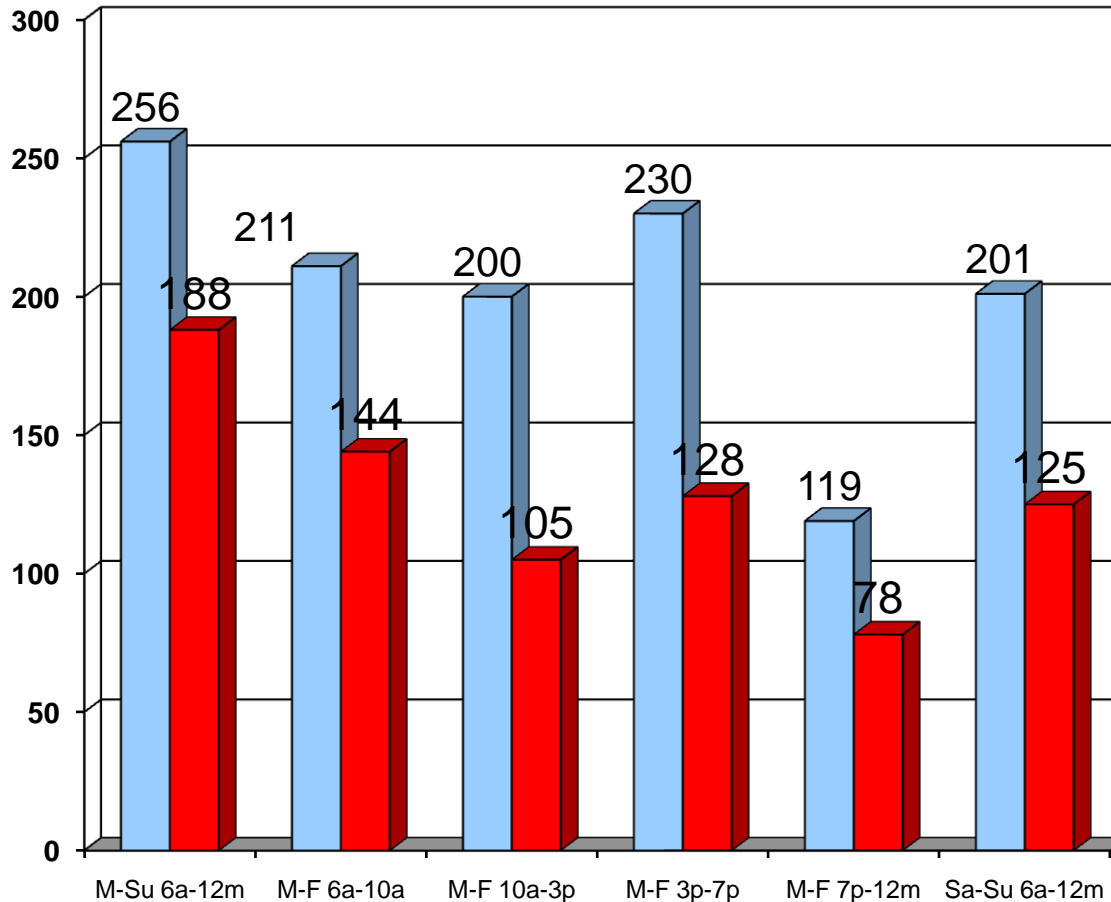

NRG Media Omaha Delivers 50% of Male Market Comp.

**NRG Cluster Reaches 50% of the Total Market M25-54
Mon-Su 6A-12M!**

**NRG CLUSTER
DELIVERS M25-54!**

33% in AMD
40% in Midday
41% in PMD
31% in EVE
30% on Weekends

□ MARKET
■ CLUSTER

Arbitron Spring 2008 Cume Persons (000's) M25-54
Cluster vs. Market Metro Population 12+, M-Su 6a-12m