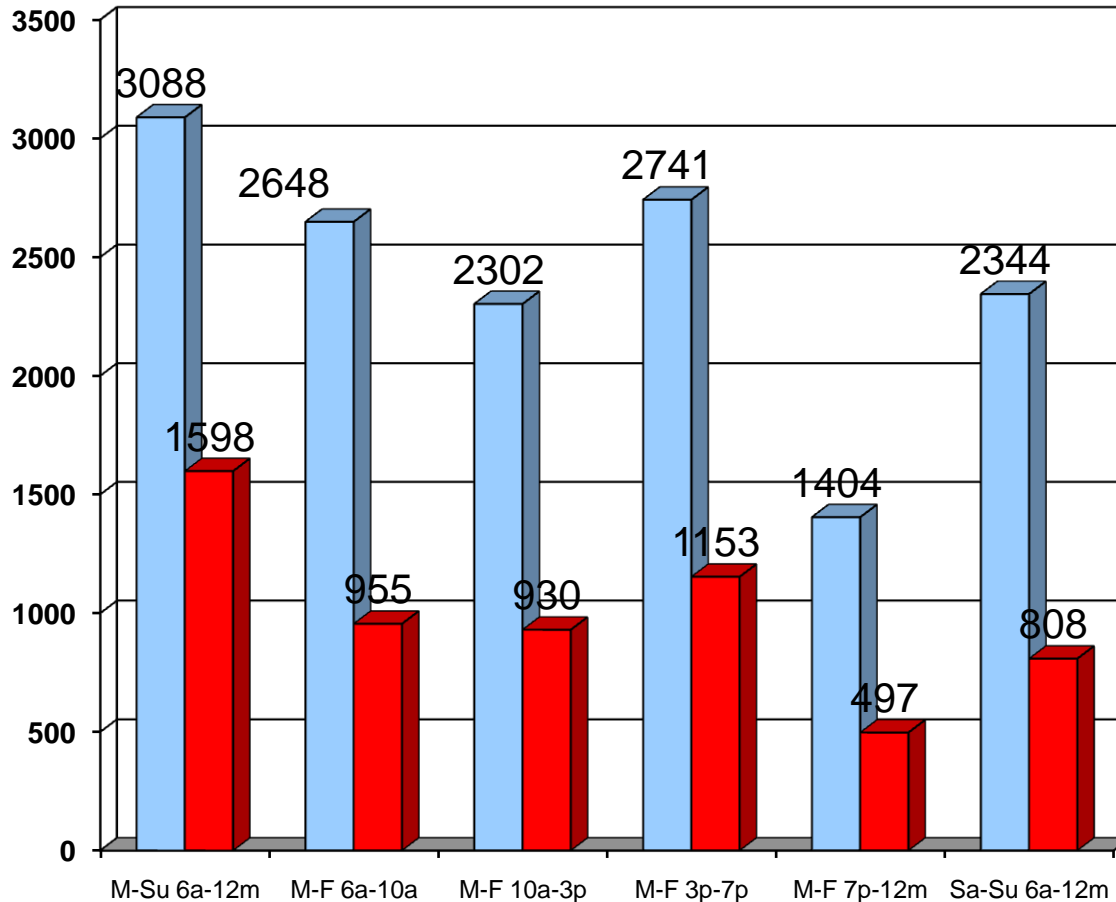

NRG Media Omaha Reaches 52% of the A25-54 Market!

**NRG Cluster Reaches 52% of the Total Market A25-54
Mon-Su 6A-12M!**

**NRG CLUSTER
DELIVERS A25-54!**

36% in AMD
40% in Midday
42% in PMD
35% in EVE
35% on Weekends

MARKET
CLUSTER

Arbitron Spring 2008 Cume Persons (000's) A25-54
Cluster vs. Market Metro Population 12+, M-Su 6a-12m