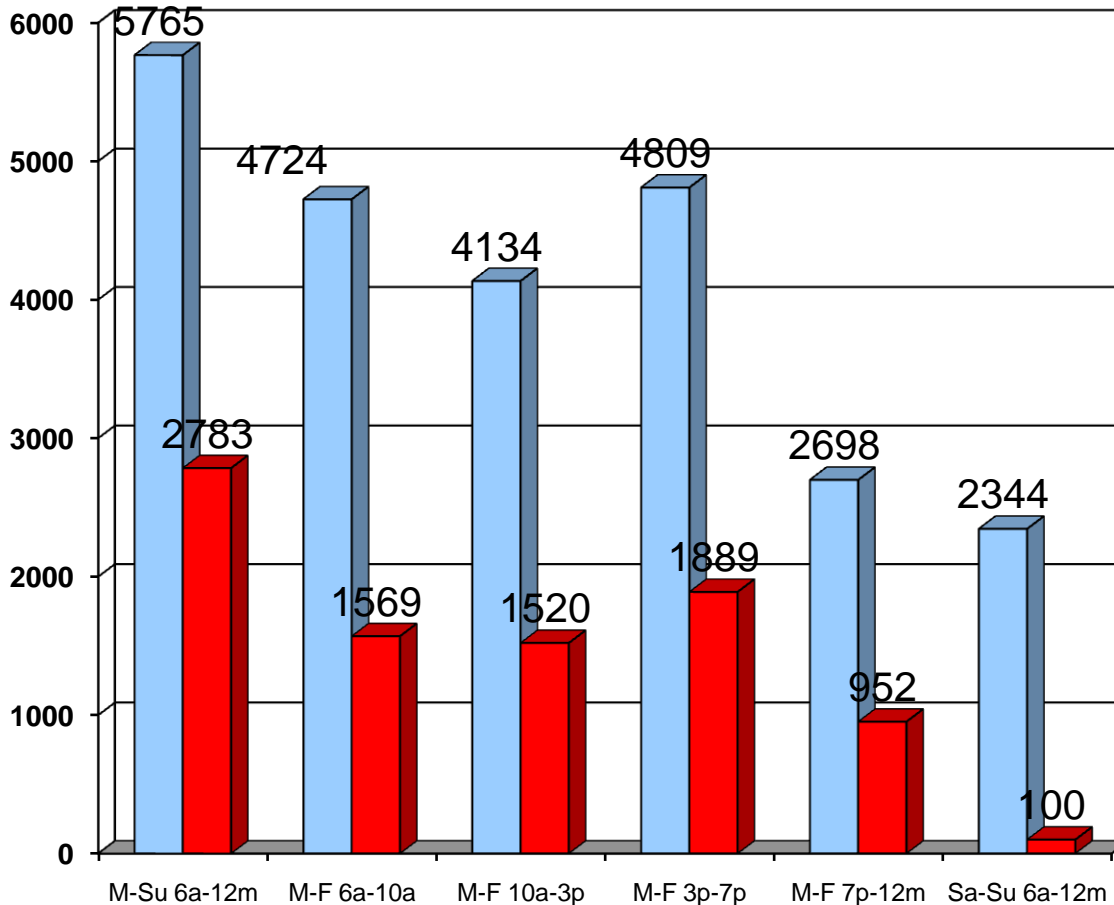

NRG Media Omaha Reaches 48% of the P12+ Market!

**NRG Cluster Reaches 48% of the Total Market P12+
Mon-Su 6A-12M!**

**NRG CLUSTER
DELIVERS P12+**

32% in AMD
37% in Midday
40% in PMD
35% in EVE
22% on Weekends

MARKET
CLUSTER

Arbitron Spring 2008 Cume Persons (000's) P12+
Cluster vs. Market Metro Population 12+, M-Su 6a-12m