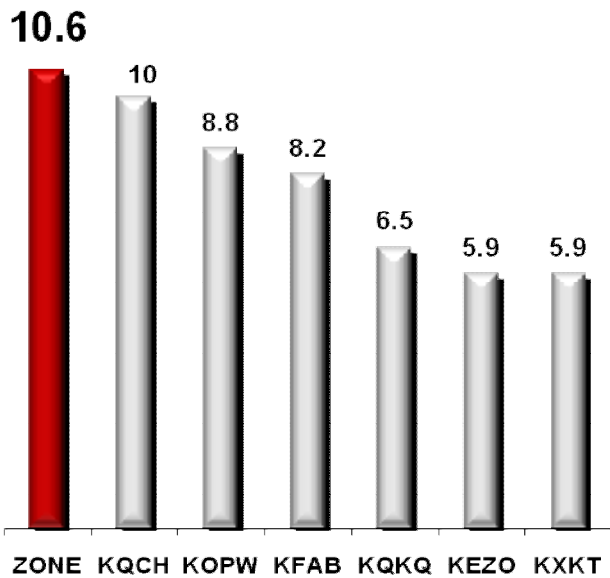

Consistent Compelling **ZONE Programming!**

Long-Time KOZN-AM PM-Drive Duo Delivers
Critical Male Age Cells Weekdays 2P-6P

#1 WITH MEN 18-34!

#2 WITH MEN 25-49!

#2 WITH MEN 25-54!