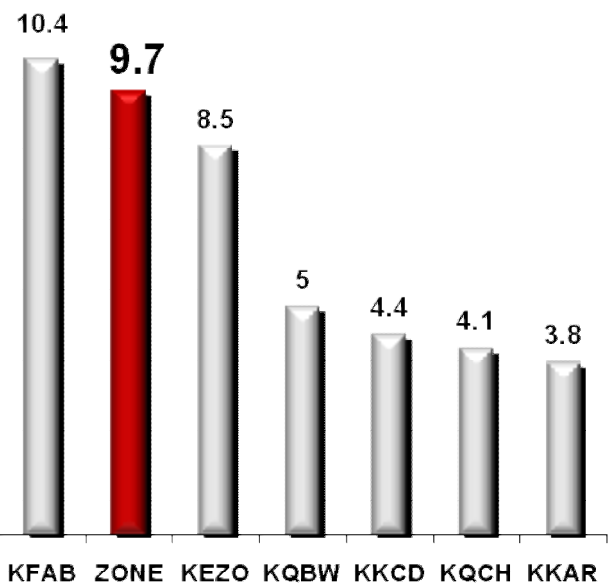

Consistent Compelling **ZONE Programming!**

Long-Time KOZN-AM PM-Drive Duo Delivers
Critical Male Age Cells Weekdays 2P-6P

#1 WITH MEN 18-34!

#2 WITH MEN 25-49!

#2 WITH MEN 25-54!