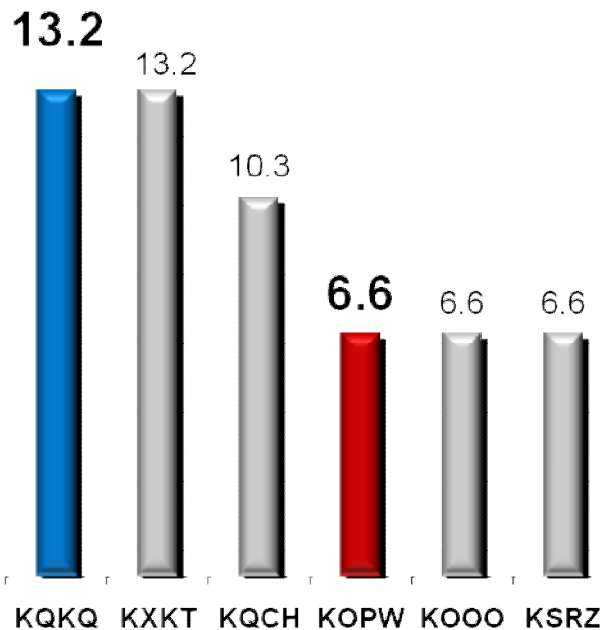

KQKQ and KOPW Superserve W18-34

FM Sister Stations Deliver Top Tier Audience Shares During Mon-Friday Prime

Mon-Fri 6A-7P Delivery

Morning Drive M-F 6A-10A

M-F 10A-3P Mass Appeal

PM Drive M-F 3P-7P