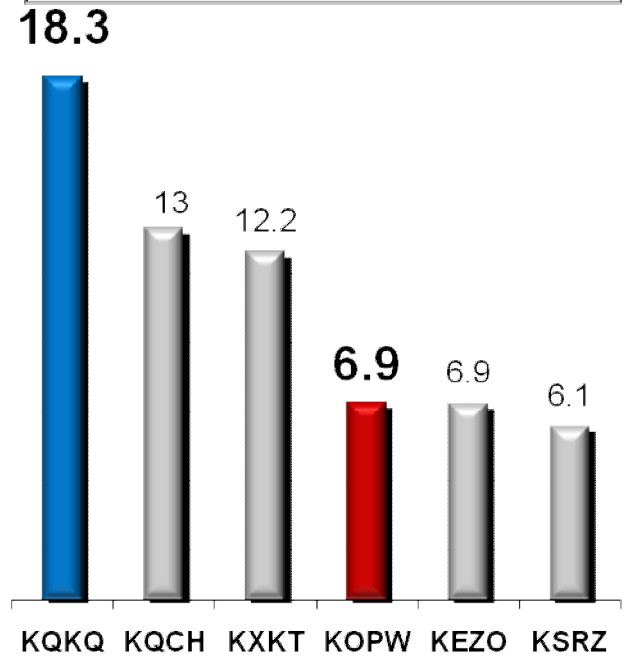

KQKQ and KOPW Superserve W18-34

FM Sister Stations Deliver Top Tier Audience Shares During Mon-Friday Prime

Mon-Fri 6A-7P Delivery

Morning Drive M-F 6A-10A

M-F 10A-3P Mass Appeal

PM Drive M-F 3P-7P