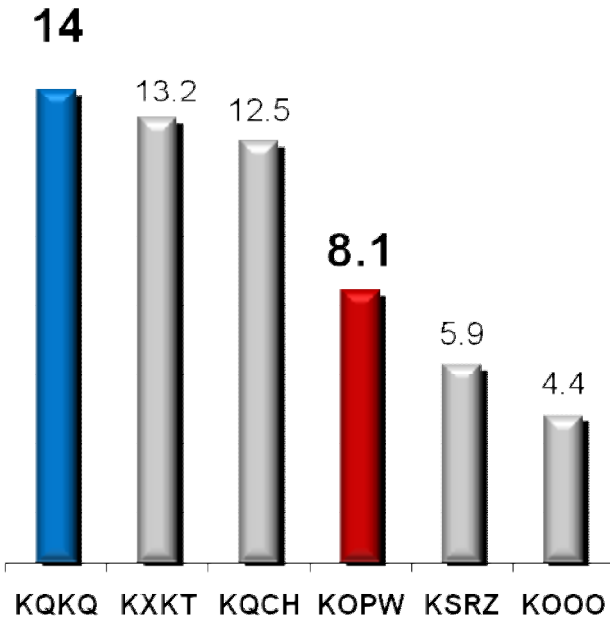

KQKQ and KOPW Superserve W18-34

FM Sister Stations Deliver Top Tier Audience Shares During Mon-Friday Prime

Mon-Fri 6A-7P Delivery

Morning Drive M-F 6A-10A

M-F 10A-3P Mass Appeal

PM Drive M-F 3P-7P