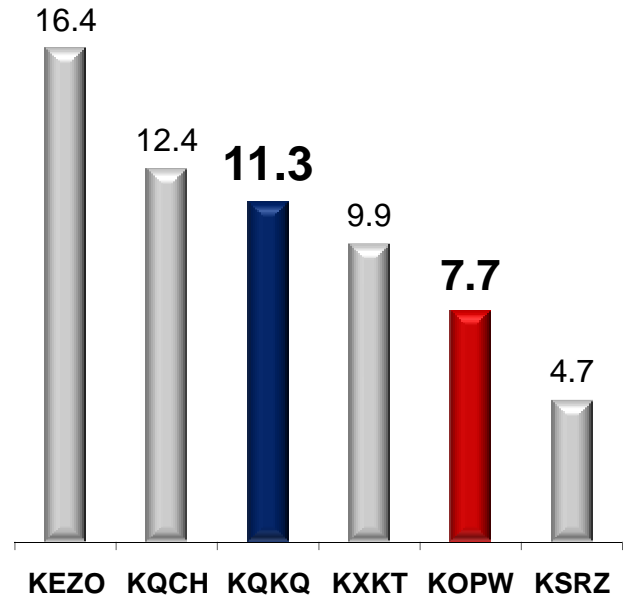

# KQKQ and KOPW Adult 18-34 Appeal

*FM Sister Stations Deliver Stellar Shares with Young Adult Consumers*

**#2, #3 All Week Long M-Su 6a-12m**

**Top Tier in AM Drive**

**Mass Appeal in MIDDAYS**

**Powerful PM Performance**