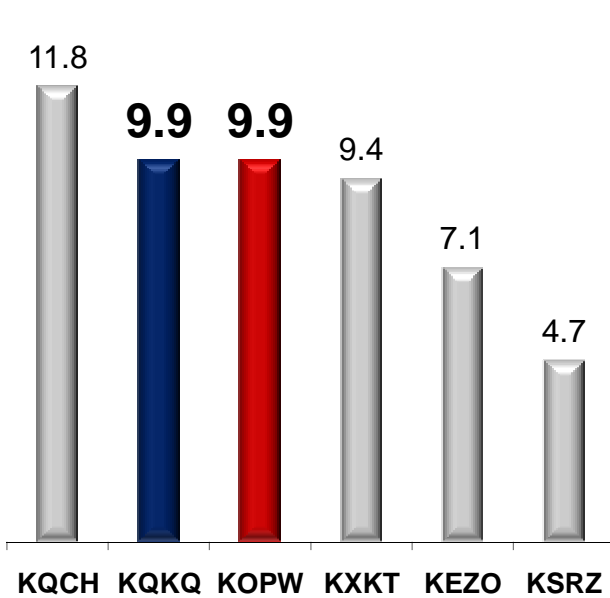

# KQKQ and KOPW Adult 18-34 Appeal

*FM Sister Stations Deliver Stellar Shares with Young Adult Consumers*

**#2, #3 All Week Long M-Su 6a-12m**

**Top Tier in AM Drive**

**Mass Appeal in MIDDAYS**

**Powerful PM Performance**