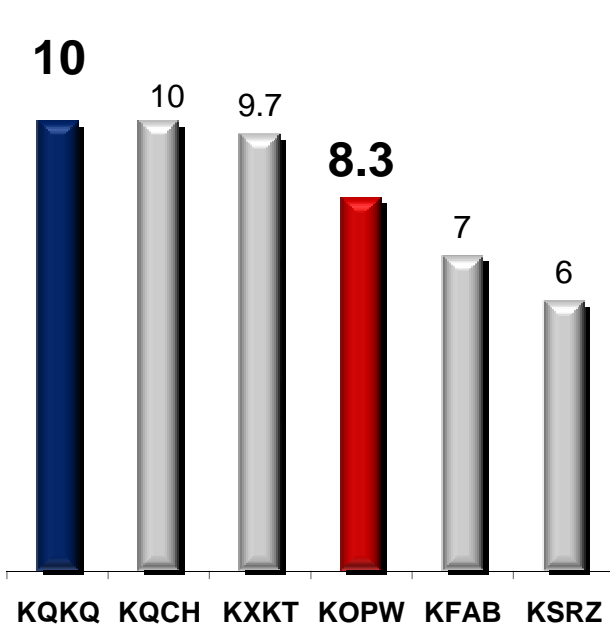

# KQKQ and KOPW Adult 18-34 Appeal

*FM Sister Stations Deliver Stellar Shares with Young Adult Consumers*

**#2, #3 All Week Long M-Su 6a-12m**

**Top Tier in AM Drive**

**Mass Appeal in MIDDAYS**

**Powerful PM Performance**