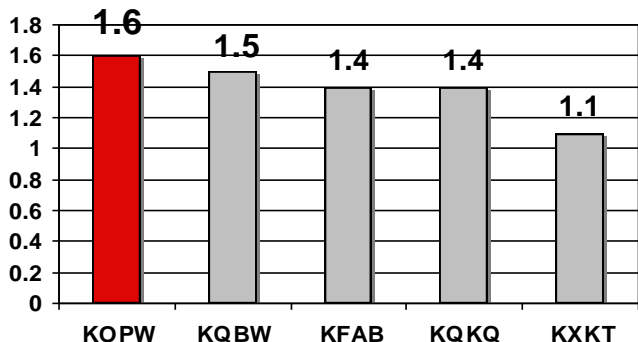

Powerful Ratings Growth Everywhere You Look!

POWER Ranked #1 with Adults 25-54 and Adults 18-49!

#1 At Work! A18-49 M-F 10a-3p!

#1 in PMD! Adults 25-54 M-F 3p-7p!

#1 at Night! Adults 25-54 M-F 7p-12m!

#1 All Week! M-Su 6a-12m A18-49!

#1 POWER Delivers Nearly DOUBLE the Ratings of the #2 Station!

W18-49 Sa-Su 6a-12m

A18-49 M-F 7p-12m