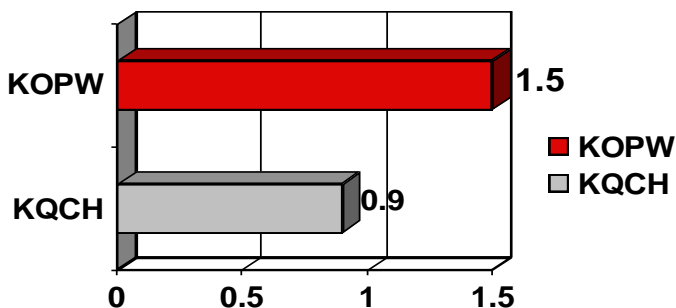

Powerful Ratings Growth Everywhere You Look!

POWER Ranked #1 with Adults 25-54 and Adults 18-49!

#1 At Work! A18-49 M-F 10a-3p!

#1 in PMD! Adults 25-54 M-F 3p-7p!

#1 at Night! Adults 25-54 M-F 7p-12m!

#1 All Week! M-Su 6a-12m A18-49!

#1 POWER Delivers Nearly DOUBLE the Ratings of the #2 Station!

W18-49 Sa-Su 6a-12m

A18-49 M-F 7p-12m