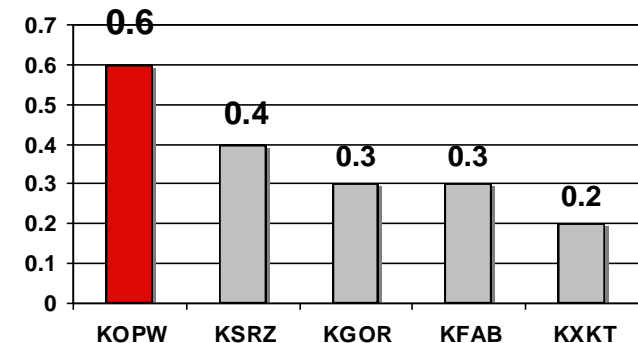

Powerful Ratings Growth Everywhere You Look!

POWER Ranked #1 with Adults 25-54 and Adults 18-49!

#1 At Work! A18-49 M-F 10a-3p!

#1 in PMD! Adults 25-54 M-F 3p-7p!

#1 at Night! Adults 25-54 M-F 7p-12m!

#1 All Week! M-Su 6a-12m A18-49!

#1 POWER Delivers Nearly DOUBLE the Ratings of the #2 Station!

W18-49 Sa-Su 6a-12m

A18-49 M-F 7p-12m