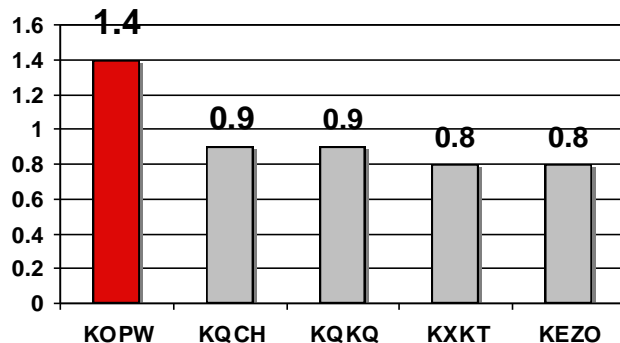

Powerful Ratings Growth Everywhere You Look!

POWER Ranked #1 with Adults 25-54 and Adults 18-49!

#1 At Work! A18-49 M-F 10a-3p!

#1 in PMD! Adults 25-54 M-F 3p-7p!

#1 at Night! Adults 25-54 M-F 7p-12m!

#1 All Week! M-Su 6a-12m A18-49!

#1 POWER Delivers Nearly DOUBLE the Ratings of the #2 Station!

W18-49 Sa-Su 6a-12m

A18-49 M-F 7p-12m