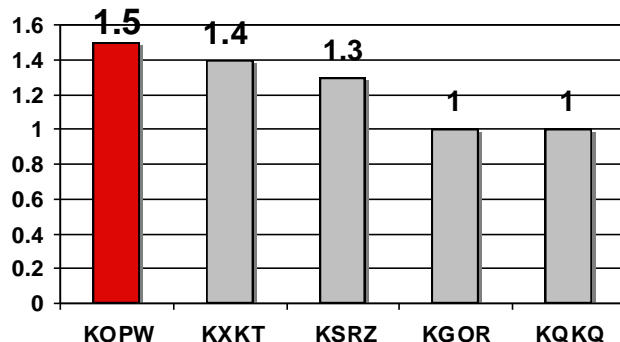

Powerful Ratings Growth Everywhere You Look!

POWER Ranked #1 with Adults 25-54 and Adults 18-49!

#1 At Work! A18-49 M-F 10a-3p!

#1 in PMD! Adults 25-54 M-F 3p-7p!

#1 at Night! Adults 25-54 M-F 7p-12m!

#1 All Week! M-Su 6a-12m A18-49!

#1 POWER Delivers Nearly DOUBLE the Ratings of the #2 Station!

W18-49 Sa-Su 6a-12m

A18-49 M-F 7p-12m