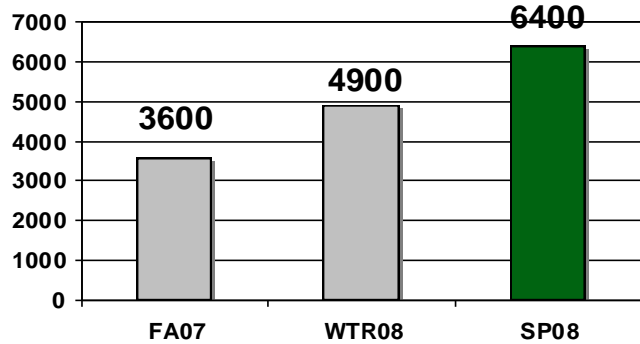

# KYDZ-AM Spring '08 Highlights

**Unprecedented Hispanic Appeal!  
Ratings Increases Across the Board with Adults 25-54!**

## Huge Increases Mon-Sun 6a-12m!