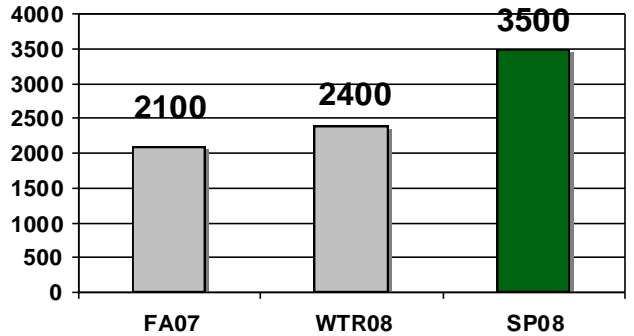

Middays on the Move M-F 10a-3p!