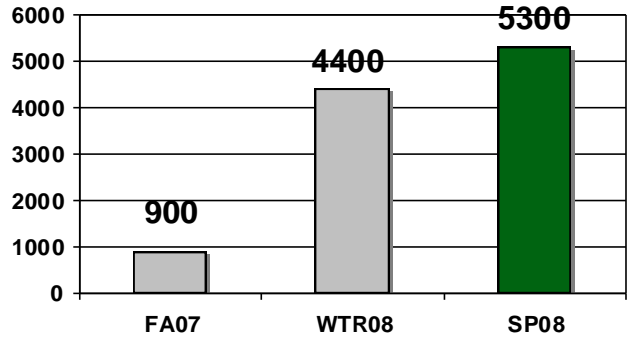

WOW on Weekends Sa-Su 6a-12m!