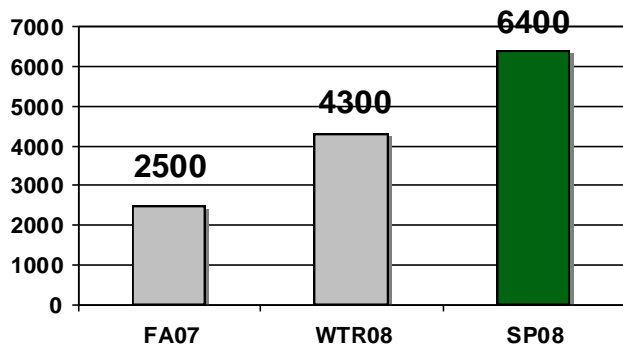

PM Drive is on the Rise M-F 3p-7p!