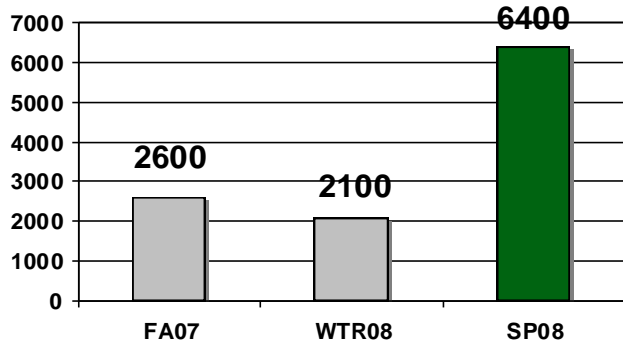

AMD Listening up 200% M-F 6a-10a!