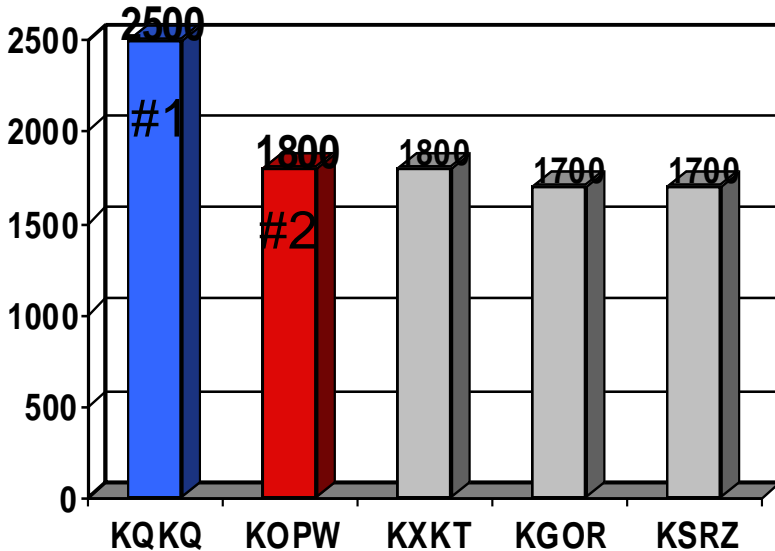

FM Sister Stations Deliver A Knockout Performance!

Women 25-54 M-Su 6a-12m

PACKING A 1 - 2 PUNCH!

- KQKQ #1 and KOPW #2 with W25-54 M-Su 6a-12m!
- KOPW #1 & KQKQ #2 with A18-49 M-F 6a-7p and W18-49 M-Su 6a-12m!
- KOPW Ranked #1 with A18-34 M-Su 6a-12m!
- KOPW Ranked #1 with A18-49 M-Su 6a-12m!

Women 18-49 M-Su 6a-12m

Tied for FIRST!
Women 18-34 M-Su 6a-12m