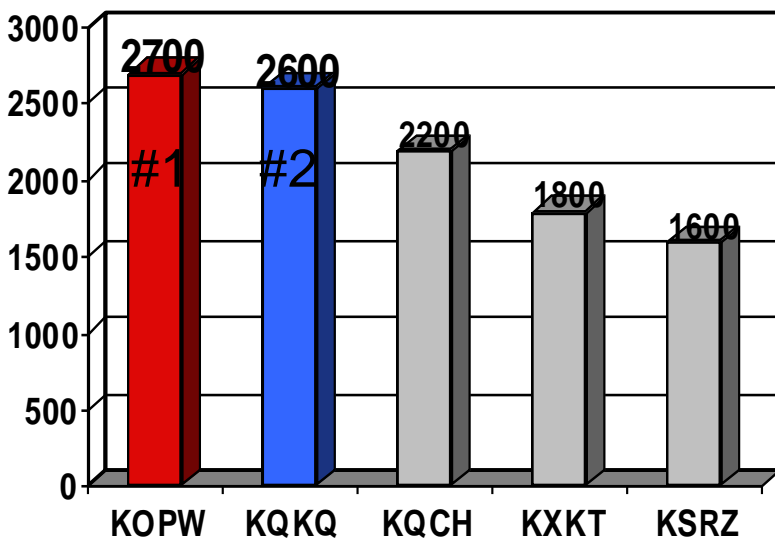

FM Sister Stations Deliver A Knockout Performance!

Women 25-54 M-Su 6a-12m

PACKING A 1 - 2 PUNCH!

- KQKQ #1 and KOPW #2 with W25-54 M-Su 6a-12m!
- KOPW #1 & KQKQ #2 with A18-49 M-F 6a-7p and W18-49 M-Su 6a-12m!
- KOPW Ranked #1 with A18-34 M-Su 6a-12m!
- KOPW Ranked #1 with A18-49 M-Su 6a-12m!

Women 18-49 M-Su 6a-12m

Tied for FIRST!
Women 18-34 M-Su 6a-12m