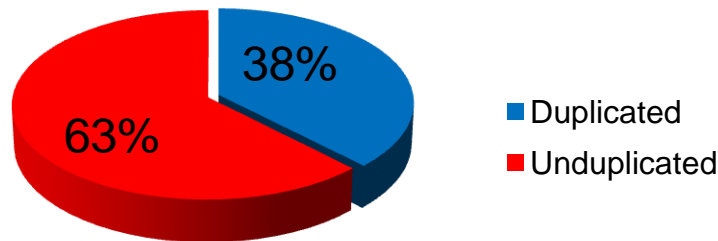

Sports Talk in Omaha

Audience Profile Comparison

Arbitron Summer 2008

THE ZONE 1620AM

- Metro 12+ Cume: 44,800
- Men 25-54 Cume: 24,600
- ZONE Average Age: 46
- Market Average Age: 45

KXSP-AM

- Metro 12+ Cume: 23,000
- Men 25-54: 12,600
- KXSP Average Age: 50
- Market Average Age: 45

Duplication Analysis SU08:

**Only 38% of Zone M25-54
Listeners Tune to KXSP**