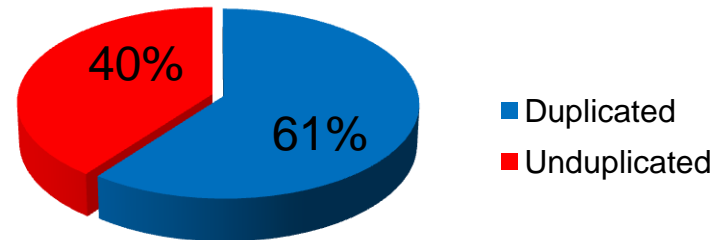

Duplication Analysis SU08:

**61% of KXSP M25-54
Listeners Tune to The ZONE**