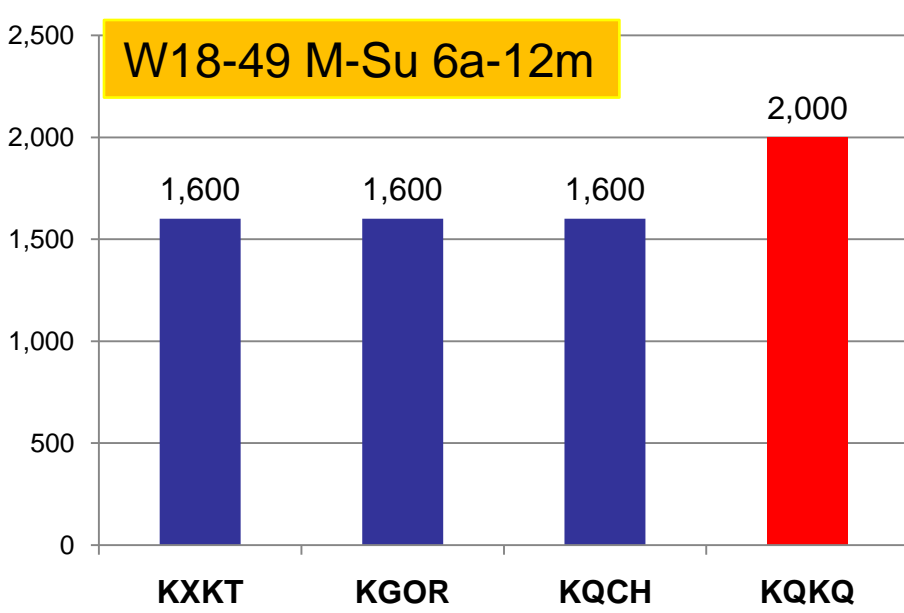

Modern Rock/CHR in Omaha Audience Profile Comparison

Arbitron Summer 2008

KQKQ-FM

- Metro 12+ Cume: 106,100
- W18-49 Cume: 49,300 (#1)
- Average Age: 35 /_{Market} Average Age: 45

KQCH-FM

- Metro 12+ Cume: 100,900
- W18-49 Cume: 46,100
- Average Age: 29 (16 years below the Average Age in Omaha!)