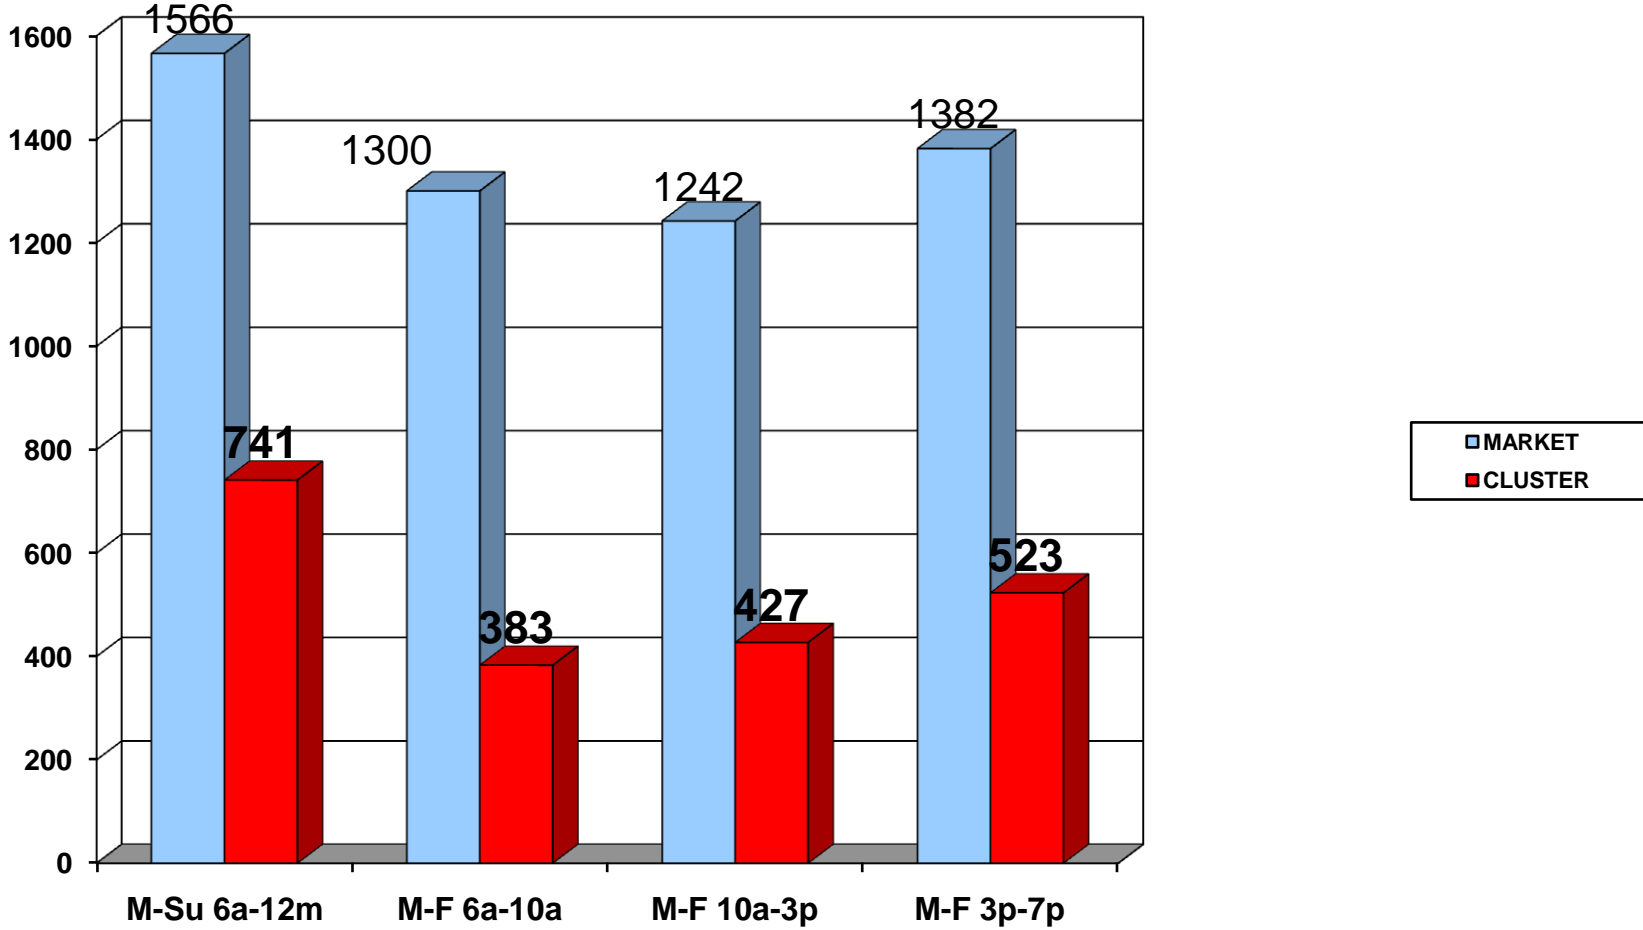

Delivers 47% of All W25-54 Listeners!

NRG Cluster Reaches Nearly Half of the Total Market W25-54 Mon-Su 6A-12M!

Arbitron Spring 2008 Cume Persons (00's) W25-54 Cluster vs. Market Metro Population W25-54; M-Su 6a-12m