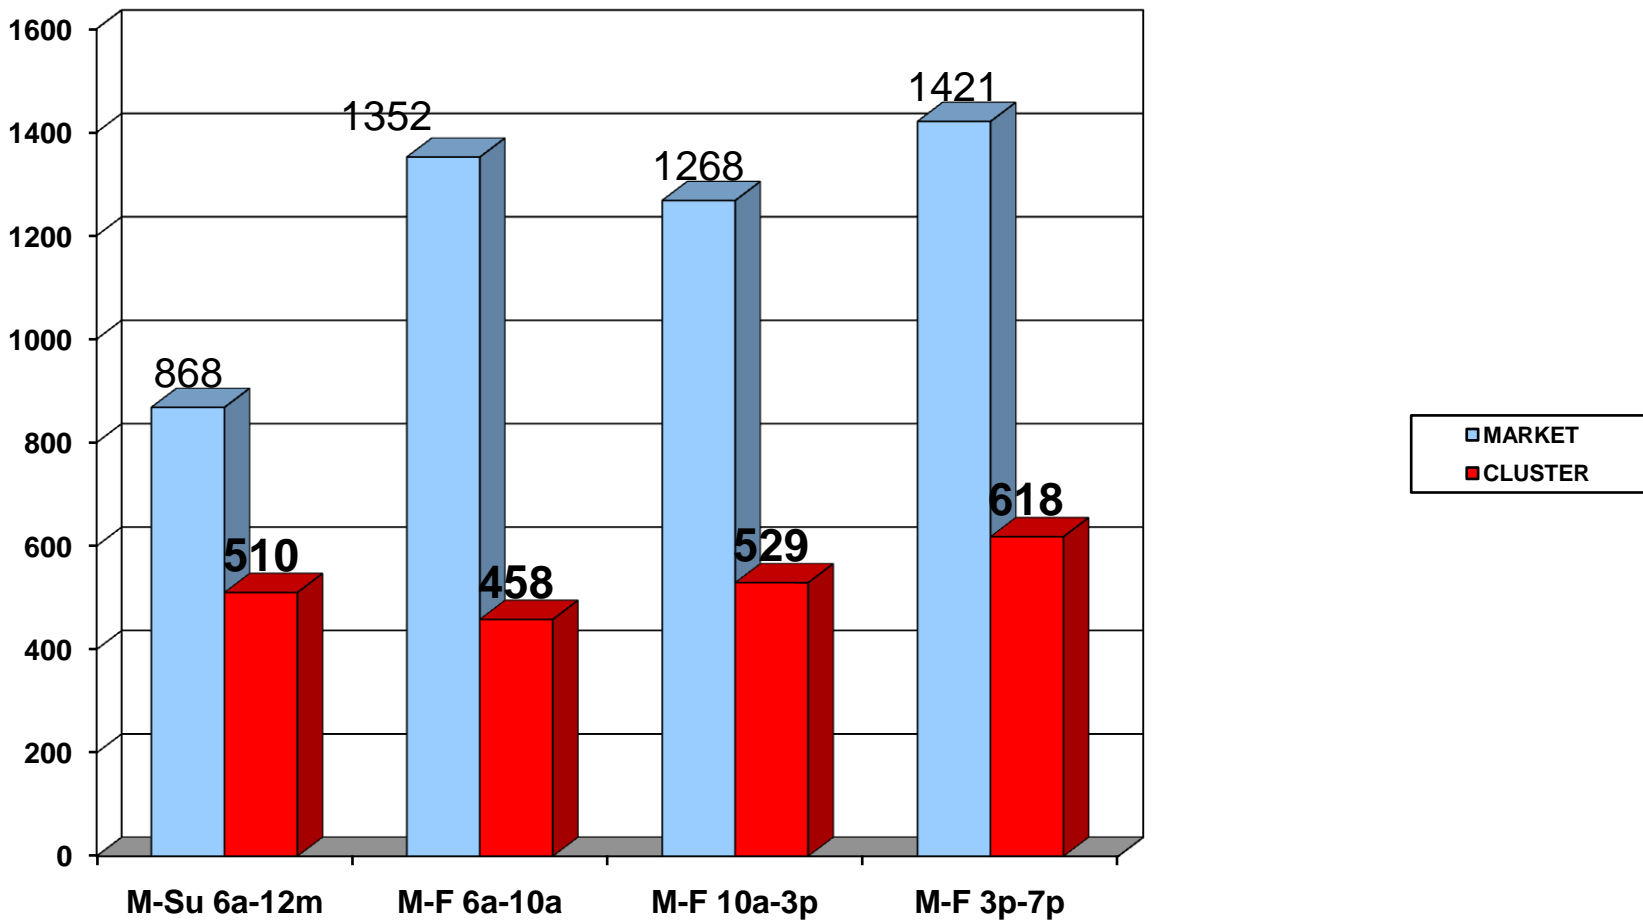

Delivers Nearly 60% of Women 18-49!

**NRG Cluster Reaches Nearly 60% of the Total Market
W18-49 Mon-Su 6A-12M!**

Arbitron Spring 2008 Cume Persons (00's) W18-34 Cluster vs. Market Metro Population W18-49; M-Su 6a-12m