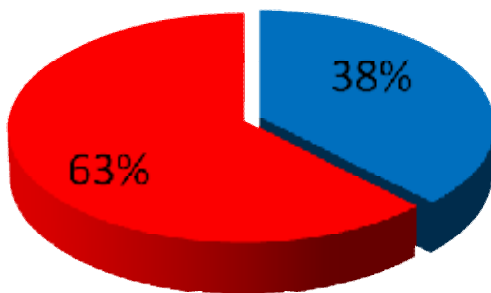

Sports Talk in Omaha

Audience Profile Comparison

Arbitron Summer 2008

THE ZONE 1620AM

- Metro 12+ Cume: 44,800
- Men 25-54 Cume: 24,600
- ZONE Average Age: 46
- Market Average Age: 45

KXSP-AM

- Metro 12+ Cume: 23,000
- Men 25-54: 12,600
- KXSP Average Age: 50
- Market Average Age: 45

Duplication Analysis SU08:

**Only 38% of Zone M25-54
Listeners Tune to KXSP**

**61% of KXSP M25-54
Listeners Tune to The ZONE**

■ Duplicated
■ Unduplicated

Omaha Arbitron Summer 2008; M-Su 6a-12m Audience Profile;
Men 25-54 and Persons 12+ Analysis