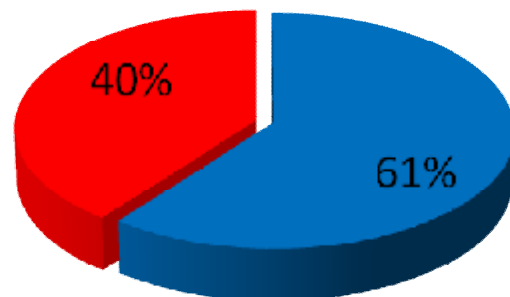

Sports Talk in Omaha

Audience Profile Comparison

Arbitron Summer 2008

THE ZONE 1620AM

- Metro 12+ Cume: 44,800
- Men 25-54 Cume: 24,600
- ZONE Average Age: 46
- Market Average Age: 45

KXSP-AM

- Metro 12+ Cume: 23,000
- Men 25-54: 12,600
- KXSP Average Age: 50
- Market Average Age: 45

Duplication Analysis SU08:

**Only 38% of Zone M25-54
Listeners Tune to KXSP**

**61% of KXSP M25-54
Listeners Tune to The ZONE**

■ Duplicated
■ Unduplicated

Omaha Arbitron Summer 2008; M-Su 6a-12m Audience Profile;
Men 25-54 and Persons 12+ Analysis