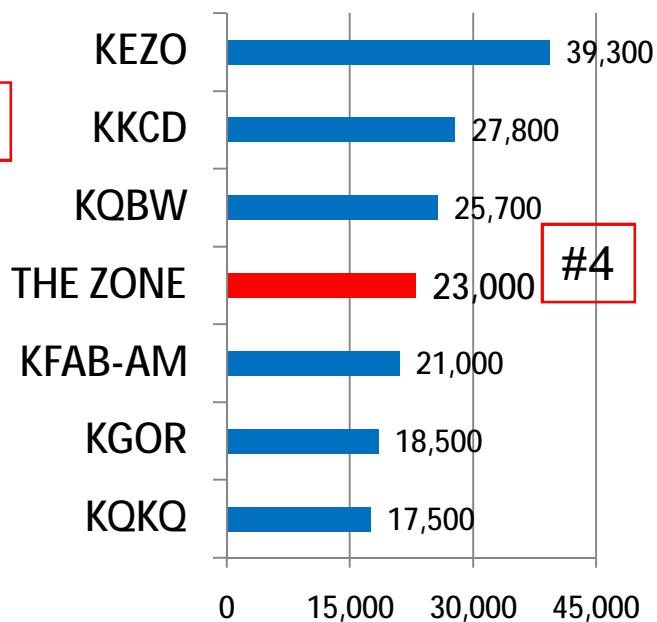

# “In The Zone” Weekdays M25-54

Arbitron Summer 08 Standard Daypart Listenership

Rated #1 PMD Drive 3pm-7pm

Morning Drive 6a-10am

Middays 10am-3pm

Weekday Prime 6A-7P

Omaha Arbitron Summer 2008 Metro Cume Persons M25-54; M-F 6a-10a/10a-3p/3p-7p/6a-7p Dayparts