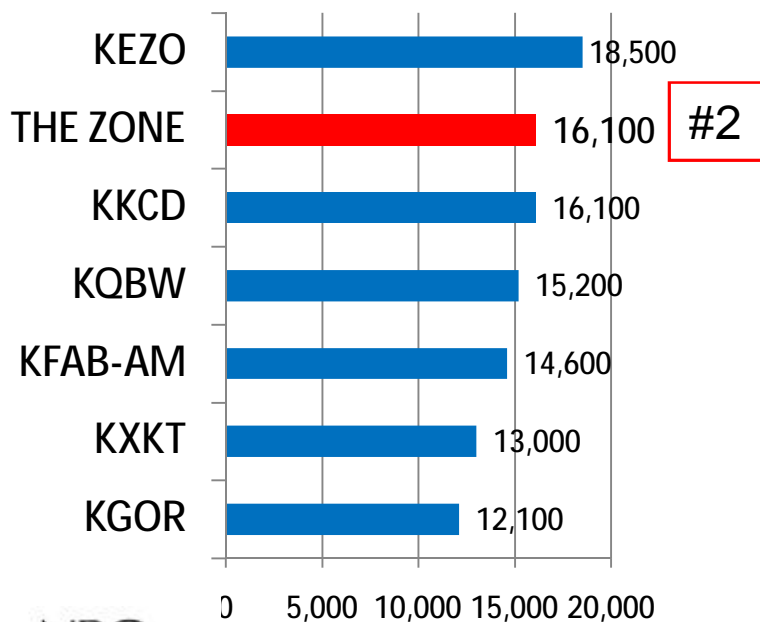

# “In The Zone” Weekdays M25-54

Arbitron Summer 08 Standard Daypart Listenership

Rated #1 PMD Drive 3pm-7pm

Morning Drive 6a-10am

Middays 10am-3pm

Weekday Prime 6A-7P

Omaha Arbitron Summer 2008 Metro Cume Persons M25-54; M-F 6a-10a/10a-3p/3p-7p/6a-7p Dayparts