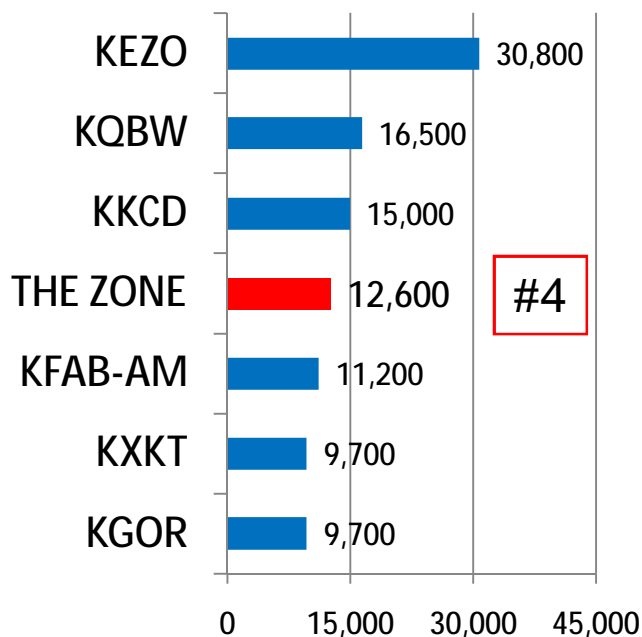

# “In The Zone” Weekdays M25-54

Arbitron Summer 08 Standard Daypart Listenership

Rated #1 PMD Drive 3pm-7pm

Morning Drive 6a-10am

Middays 10am-3pm

Weekday Prime 6A-7P

Omaha Arbitron Summer 2008 Metro Cume Persons M25-54; M-F 6a-10a/10a-3p/3p-7p/6a-7p Dayparts