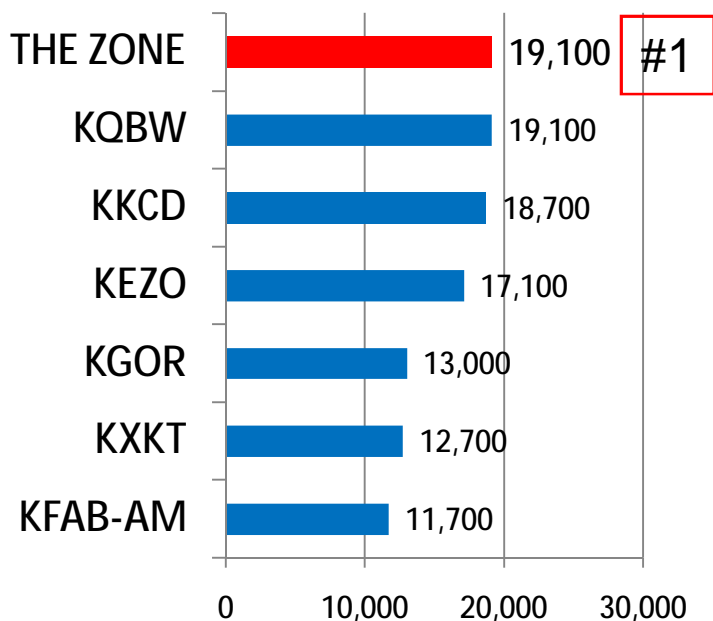

# “In The Zone” Weekdays M25-54

Arbitron Summer 08 Standard Daypart Listenership

Rated #1 PMD Drive 3pm-7pm

Morning Drive 6a-10am

Middays 10am-3pm

Weekday Prime 6A-7P

Omaha Arbitron Summer 2008 Metro Cume Persons M25-54; M-F 6a-10a/10a-3p/3p-7p/6a-7p Dayparts