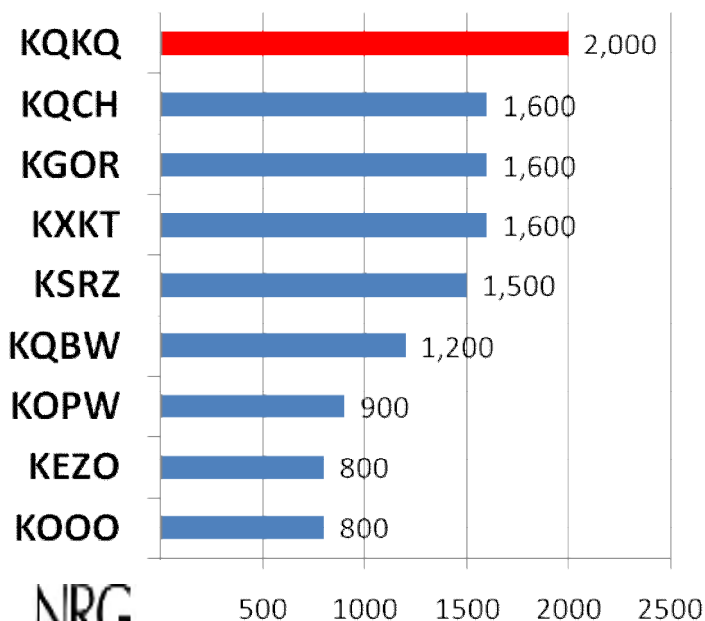

KQKQ Ranks #1 in

Total Market with Women!

Women 18-34 M-Su 6a-12m

Women 18-44 M-Su 6a-12m

Women 18-49 M-Su 6a-12m

Women 25-49 M-Su 6a-12m

Omaha Arbitron Summer 2008 Metro; M-Su 6a-12m; Average Quarter Hour Persons Ranker