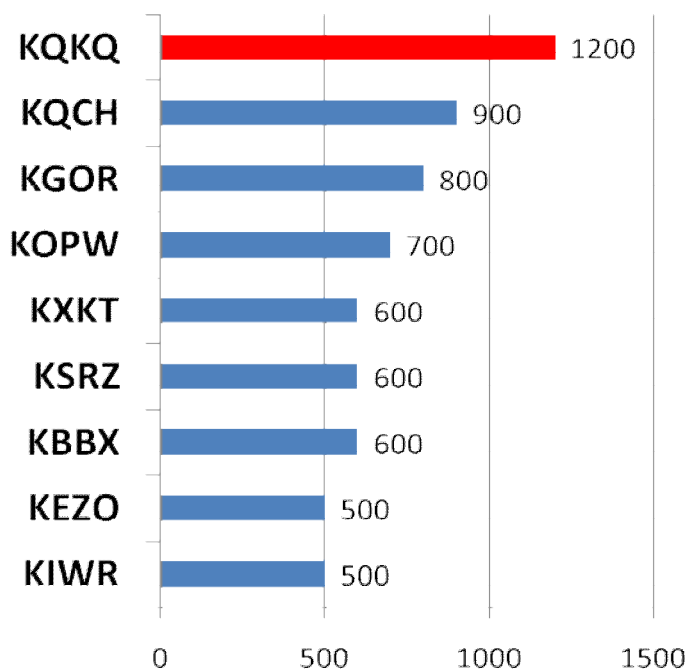

KQKQ Ranks #1 in

Total Market with Women!

Women 18-34 M-Su 6a-12m

Women 18-44 M-Su 6a-12m

Women 18-49 M-Su 6a-12m

Women 25-49 M-Su 6a-12m

Omaha Arbitron Summer 2008 Metro; M-Su 6a-12m; Average Quarter Hour Persons Ranker