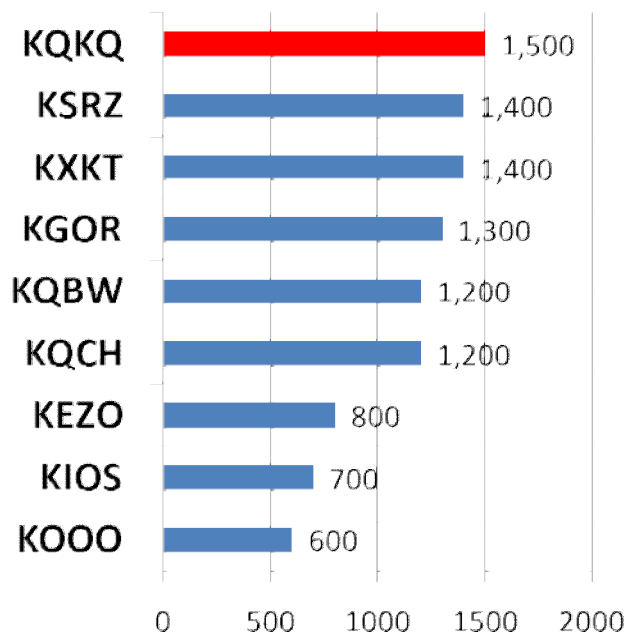

KQKQ Ranks #1 in

Total Market with Women!

Women 18-34 M-Su 6a-12m

Women 18-44 M-Su 6a-12m

Women 18-49 M-Su 6a-12m

Women 25-49 M-Su 6a-12m

Omaha Arbitron Summer 2008 Metro; M-Su 6a-12m; Average Quarter Hour Persons Ranker