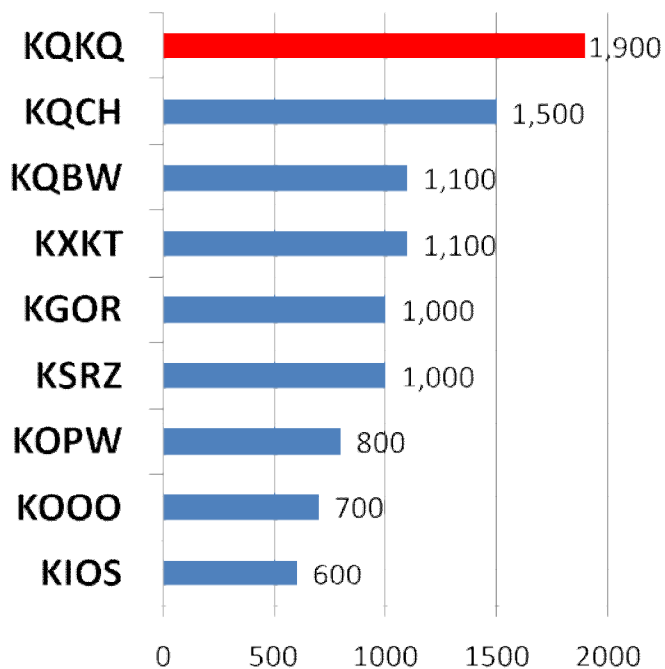

KQKQ Ranks #1 in

Total Market with Women!

Women 18-34 M-Su 6a-12m

Women 18-44 M-Su 6a-12m

Women 18-49 M-Su 6a-12m

Women 25-49 M-Su 6a-12m

Omaha Arbitron Summer 2008 Metro; M-Su 6a-12m; Average Quarter Hour Persons Ranker