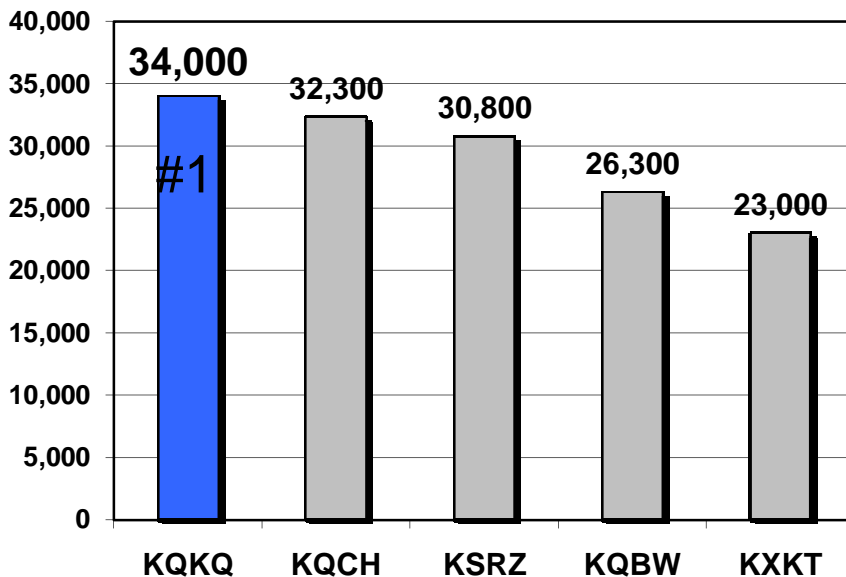

KQKQ-FM

Summer 08 Arbitron

Q98.5 FM Controls Top Spot with Women Listeners!

RATED #1 WITH WOMEN 18-49 M-SU 6A-12M

RATINGS SNAPSHOT W25-54 & W18-49

- #1 Pat & TJ in AMD
- #1 Middays
- #1 PM Drive
- #1 Evenings
- #1 Weekends
- #1 Prime M-F 6a-7p

RATED #1 WITH WOMEN 25-49 M-SU 6A-12M!

W18-34 RATINGS SNAPSHOT

- #2 M-F 6a-10a
- #1 M-F 10a-3p
- #1 M-F 3p-7p
- #1 M-F 7p-12m
- #1 M-Su 6a-12m
- #1 M-F 6a-7p

Omaha Arbitron Summer 2008 Metro; Cume Persons; M-Su 6a-12m;
Standard dayparts used unless otherwise noted