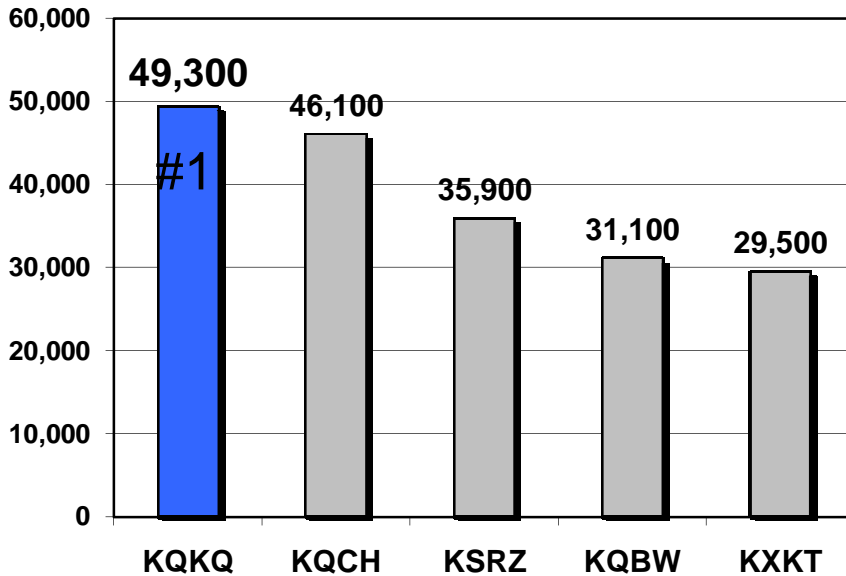

KQKQ-FM

Summer 08 Arbitron

Q98.5 FM Controls Top Spot with Women Listeners!

RATED #1 WITH WOMEN 18-49 M-SU 6A-12M

RATINGS SNAPSHOT W25-54 & W18-49

- #1 Pat & TJ in AMD
- #1 Middays
- #1 PM Drive
- #1 Evenings
- #1 Weekends
- #1 Prime M-F 6a-7p

RATED #1 WITH WOMEN 25-49 M-SU 6A-12M!

W18-34 RATINGS SNAPSHOT

- #2 M-F 6a-10a
- #1 M-F 10a-3p
- #1 M-F 3p-7p
- #1 M-F 7p-12m
- #1 M-Su 6a-12m
- #1 M-F 6a-7p

Omaha Arbitron Summer 2008 Metro; Cume Persons; M-Su 6a-12m;
Standard dayparts used unless otherwise noted