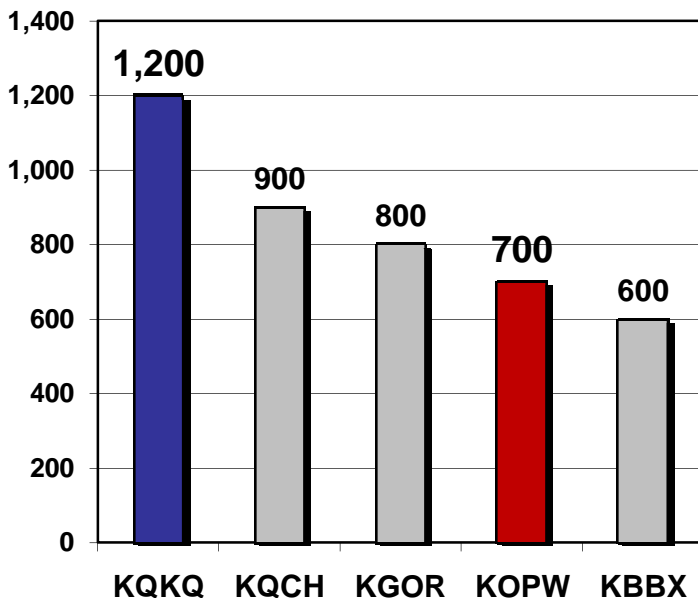

Sister Stations Capture A18-34 and W18-34 Audience

**Top Delivery with Adults 18-34
M-Su 6a-12m**

**KQKQ / KOPW A18-34
Drivetime Delivery**

AM Drive Results:

KQKQ #2; KOPW #3

PM Drive Results:

KQKQ #1; KOPW #3

Evening Results:

KOPW #1; KQKQ #2

Weekend Results:

KQKQ #1; KOPW #4

**Sister FMs Rank Top 4 with
Women 18-34 M-Su 6a-12m**

**KQKQ and Big O
Deliver W18-34 in Middays**

Omaha Arbitron Summer 2008 Metro; Average Quarter Hour Persons; M-Su 6a-12m;
Standard dayparts used unless otherwise noted. Only Commercial Stations Subscribing to Arbitron are included.