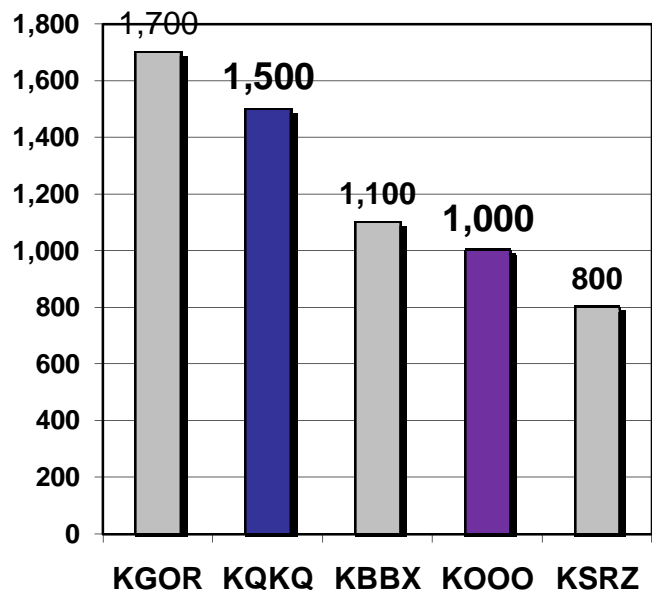

Sister Stations Capture A18-34 and W18-34 Audience

**Top Delivery with Adults 18-34
M-Su 6a-12m**

**KQKQ / KOPW A18-34
Drivetime Delivery**

AM Drive Results:

KQKQ #2; KOPW #3

PM Drive Results:

KQKQ #1; KOPW #3

Evening Results:

KOPW #1; KQKQ #2

Weekend Results:

KQKQ #1; KOPW #4

**Sister FMs Rank Top 4 with
Women 18-34 M-Su 6a-12m**

**KQKQ and Big O
Deliver W18-34 in Middays**

Omaha Arbitron Summer 2008 Metro; Average Quarter Hour Persons; M-Su 6a-12m;
Standard dayparts used unless otherwise noted. Only Commercial Stations Subscribing to Arbitron are included.