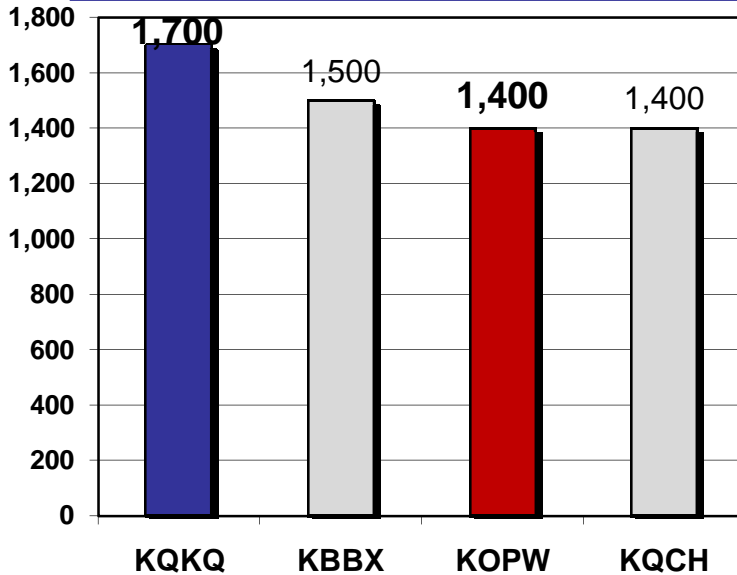

Sister Stations Capture A18-34 and W18-34 Audience

**Top Delivery with Adults 18-34
M-Su 6a-12m**

**KQKQ / KOPW A18-34
Drivetime Delivery**

AM Drive Results:

KQKQ #2; KOPW #3

PM Drive Results:

KQKQ #1; KOPW #3

Evening Results:

KOPW #1; KQKQ #2

Weekend Results:

KQKQ #1; KOPW #4

**Sister FMs Rank Top 4 with
Women 18-34 M-Su 6a-12m**

**KQKQ and Big O
Deliver W18-34 in Middays**

Omaha Arbitron Summer 2008 Metro; Average Quarter Hour Persons; M-Su 6a-12m;
Standard dayparts used unless otherwise noted. Only Commercial Stations Subscribing to Arbitron are included.