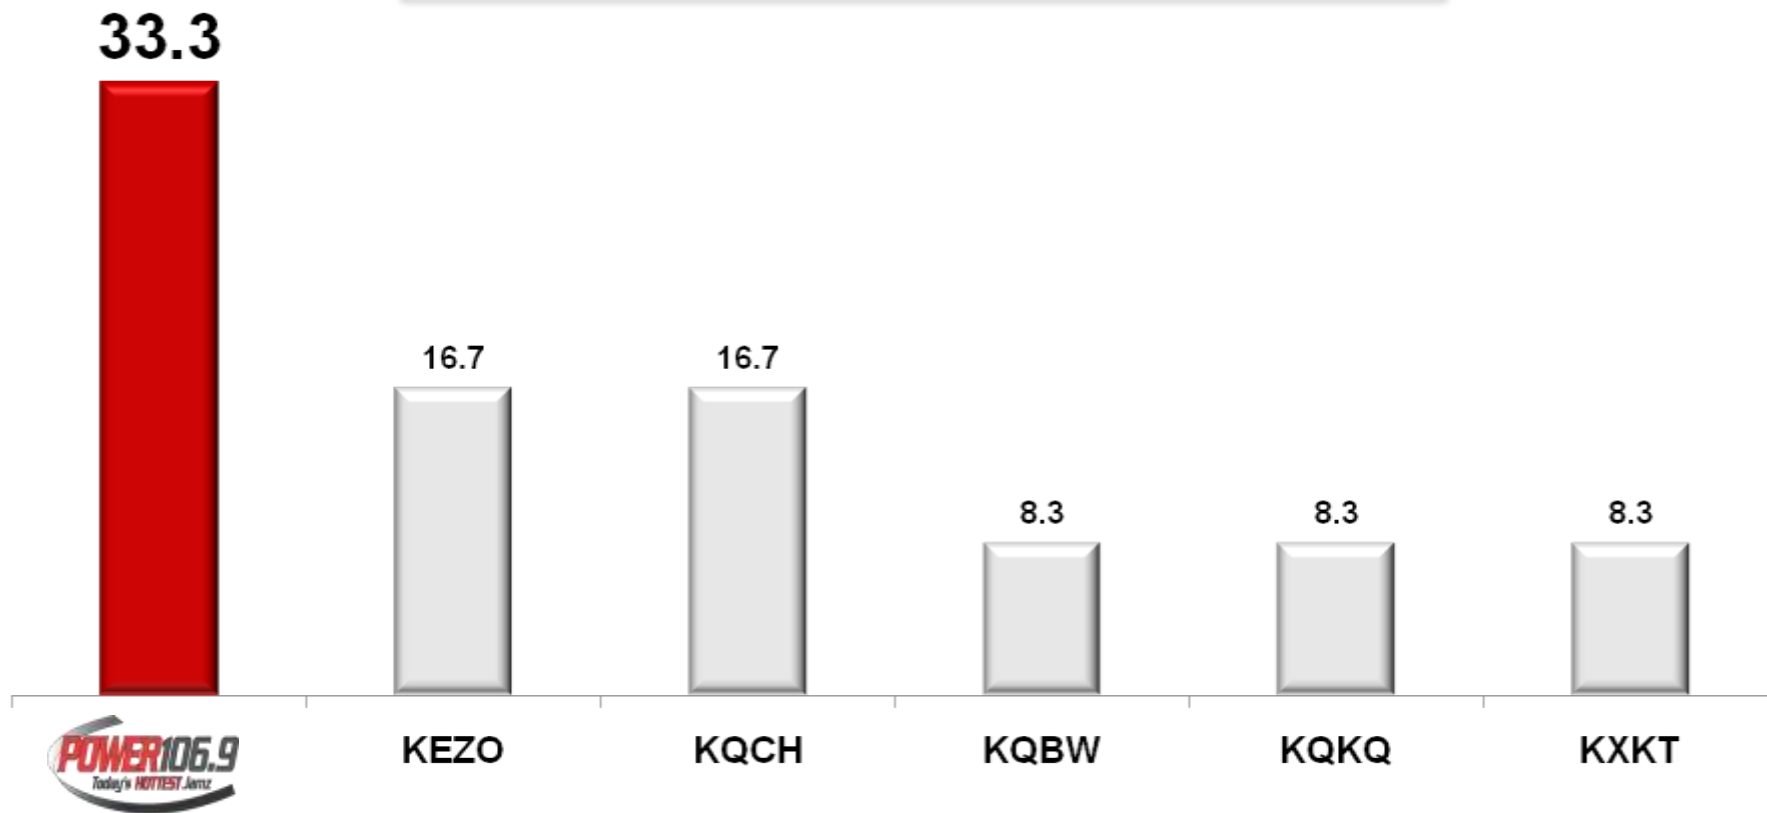

A Venerable Power House At Night!

**POWER 106.9 Is #1 at Night with
Adults 18-34 Listeners in Omaha Metro!**

A Venerable Power House At Night!

**POWER 106.9 Is #2 at Night with
Teen Listeners M-F 7P-12M!**

A Venerable Power House At Night!

**POWER 106.9 Is #1 at Night with
Male Teen Listeners!**

A Venerable Power House At Night!

POWER 106.9 Is #2 at Night with Women 18-49 Listeners!