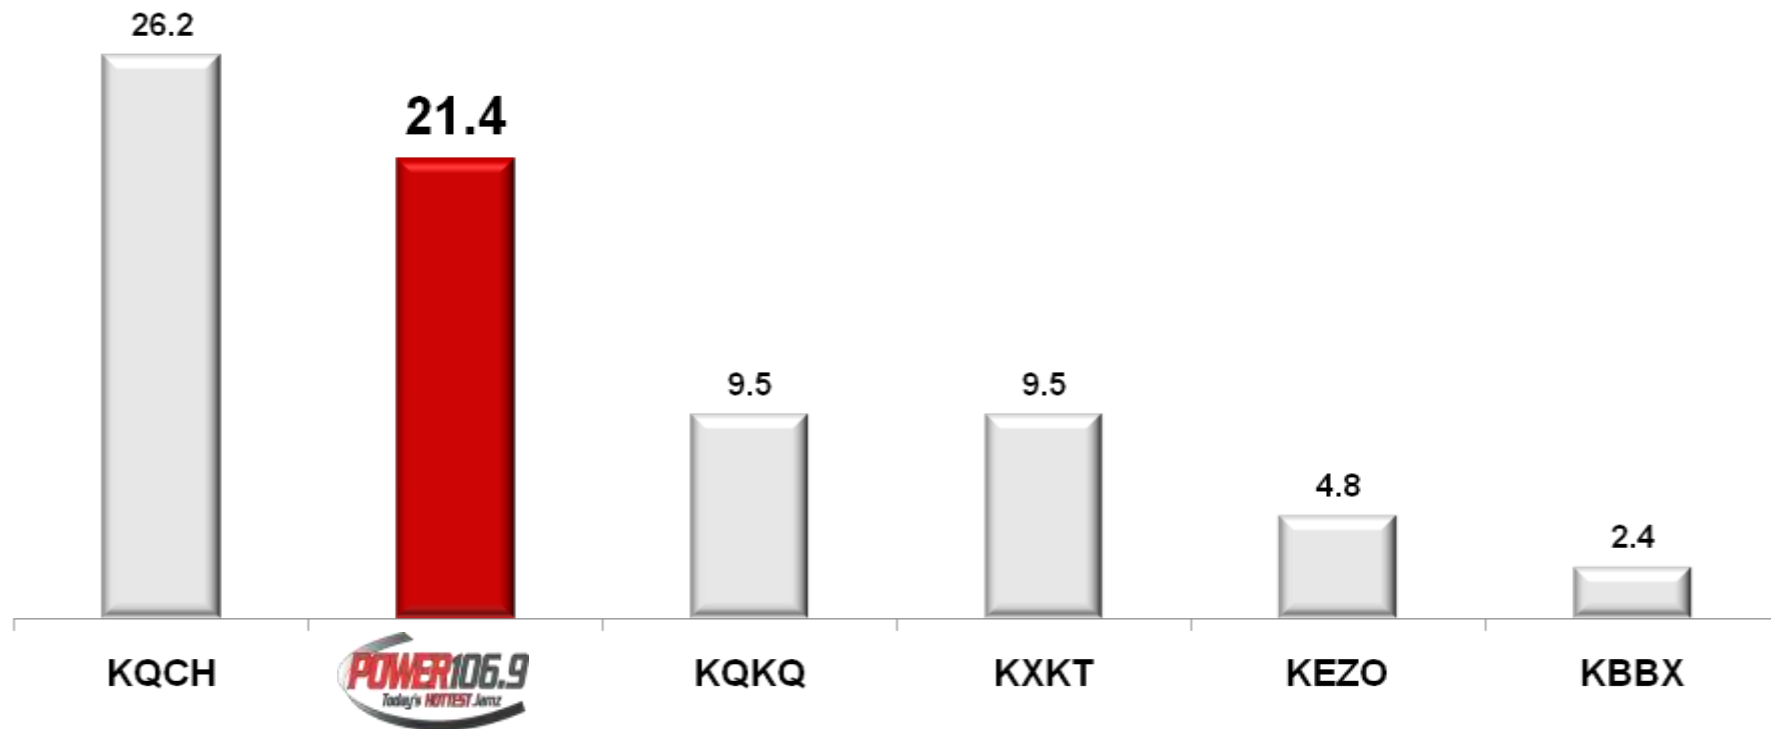

A Venerable Power House At Night!

**POWER 106.9 Is #1 at Night with
Adults 18-34 Listeners in Omaha Metro!**

A Venerable Power House At Night!

**POWER 106.9 Is #2 at Night with
Teen Listeners M-F 7P-12M!**

A Venerable Power House At Night!

**POWER 106.9 Is #1 at Night with
Male Teen Listeners!**

A Venerable Power House At Night!

POWER 106.9 Is #2 at Night with Women 18-49 Listeners!