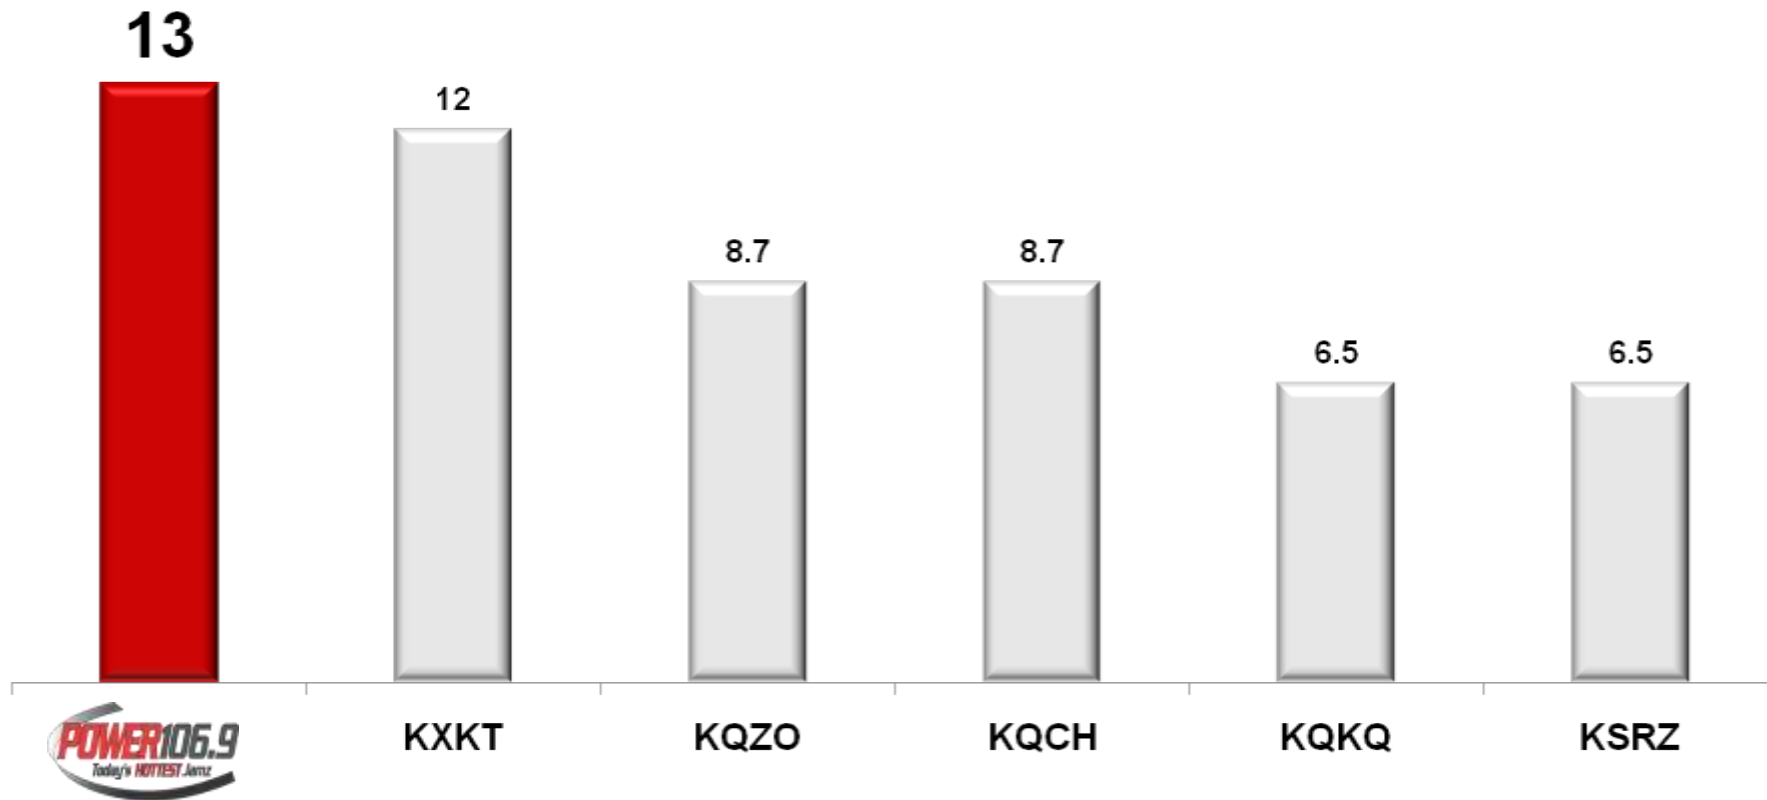

A Venerable Power House At Night!

**POWER 106.9 Is #1 at Night with
Adults 18-34 Listeners in Omaha Metro!**

A Venerable Power House At Night!

**POWER 106.9 Is #2 at Night with
Teen Listeners M-F 7P-12M!**

A Venerable Power House At Night!

**POWER 106.9 Is #1 at Night with
Male Teen Listeners!**

A Venerable Power House At Night!

POWER 106.9 Is #2 at Night with Women 18-49 Listeners!