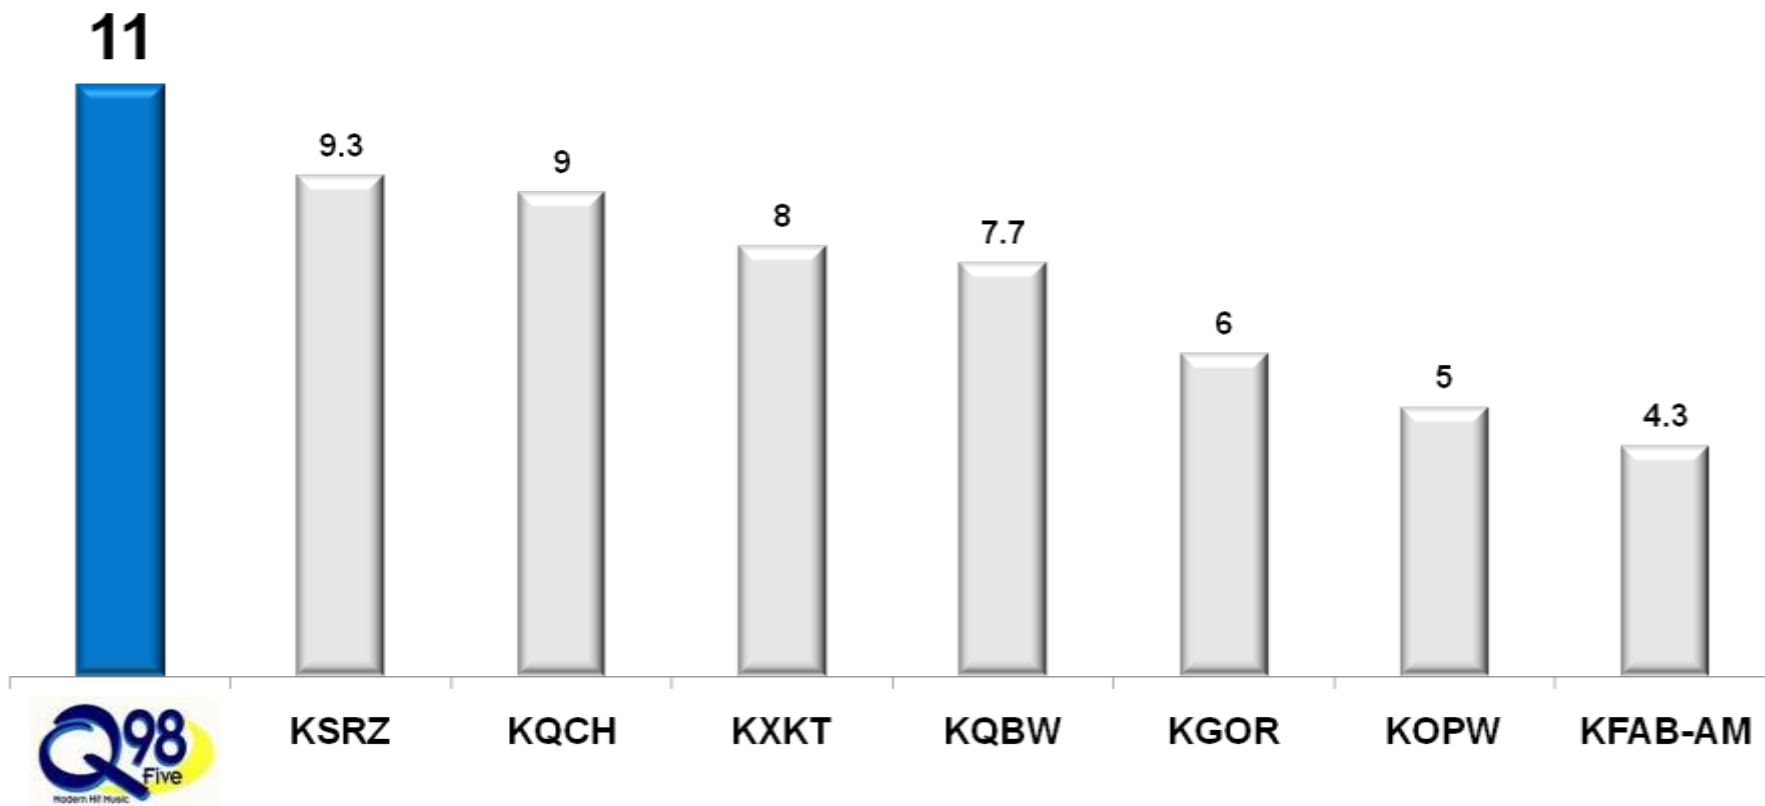

Delivering the Super Female Consumer!

**Pat and JT Deliver a Top Ranked Program!
Ranked #2 with Women 18-49!**

Delivering the Super Female Consumer!

KQKQ-FM is #1 in MIDDAYS with Women 18-49 M-F 10A-3P!

Delivering the Super Female Consumer!

**Polychronopolis #1 in Metro Market
During Afternoon Drive!**

11.2

9.6

9.2

7.6

7.6

6.4

5.2

Delivering the Super Female Consumer!

**KQKQ-FM is Rated #1 with Women 18-49
During Monday-Friday Prime 6A-7P!**

Delivering the Super Female Consumer!

**KQKQ-FM is Top Rated with Women 18-49
In Full Week Listening M-SU 6A-12M!**