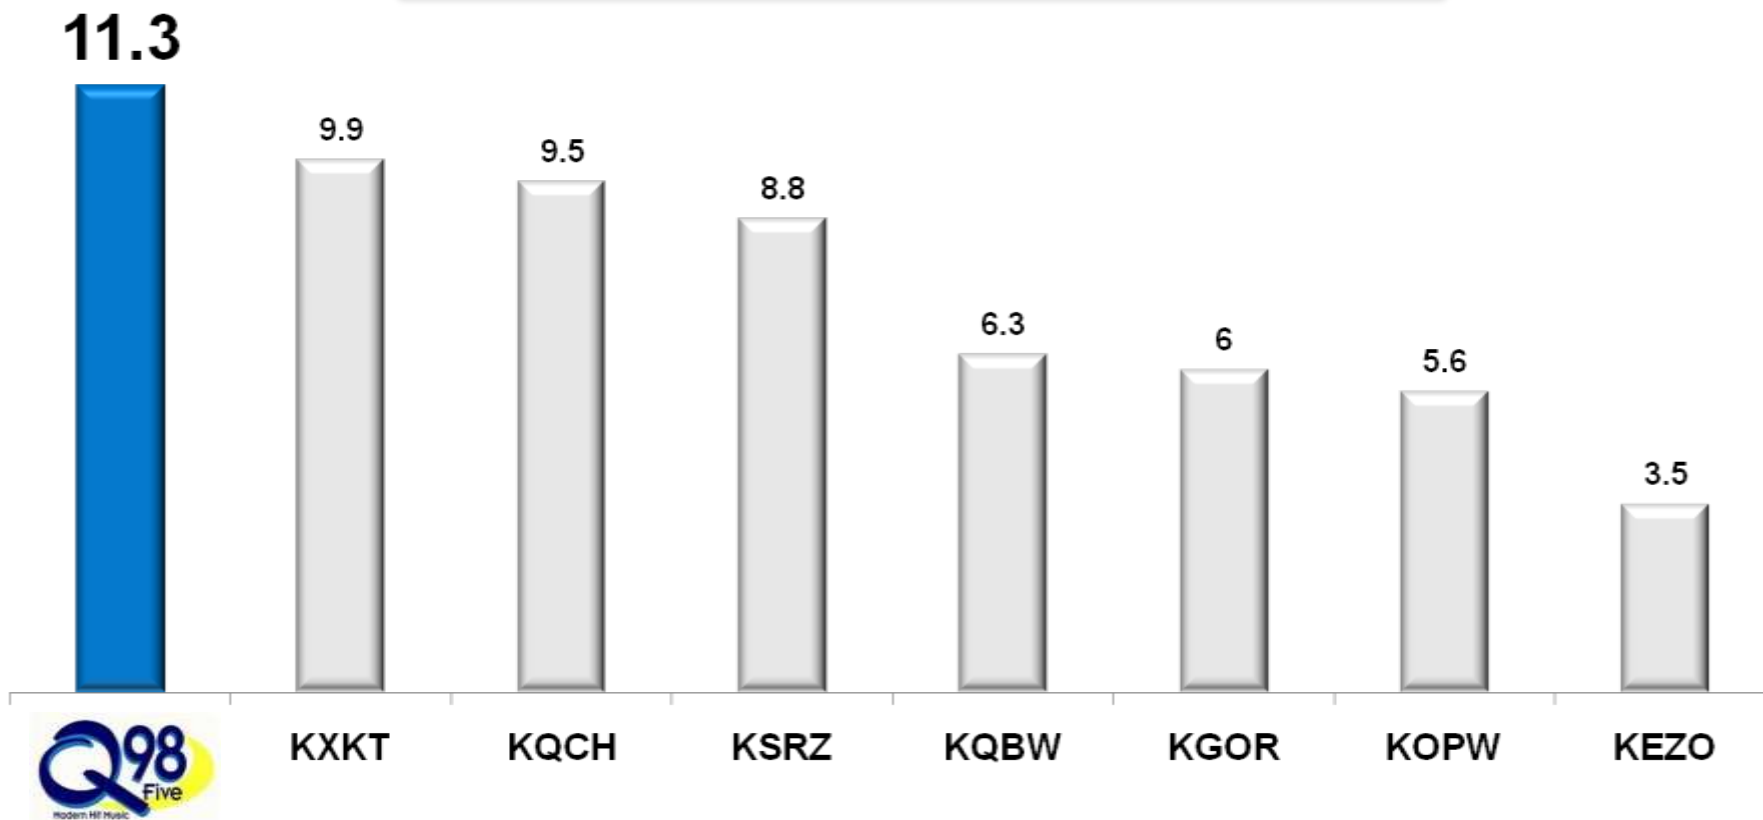

Delivering the Super Female Consumer!

**KQKQ-FM is Rated #1 with Women 18-49
During Monday-Friday Prime 6A-7P!**

Delivering the Super Female Consumer!

**KQKQ-FM is Top Rated with Women 18-49
In Full Week Listening M-SU 6A-12M!**