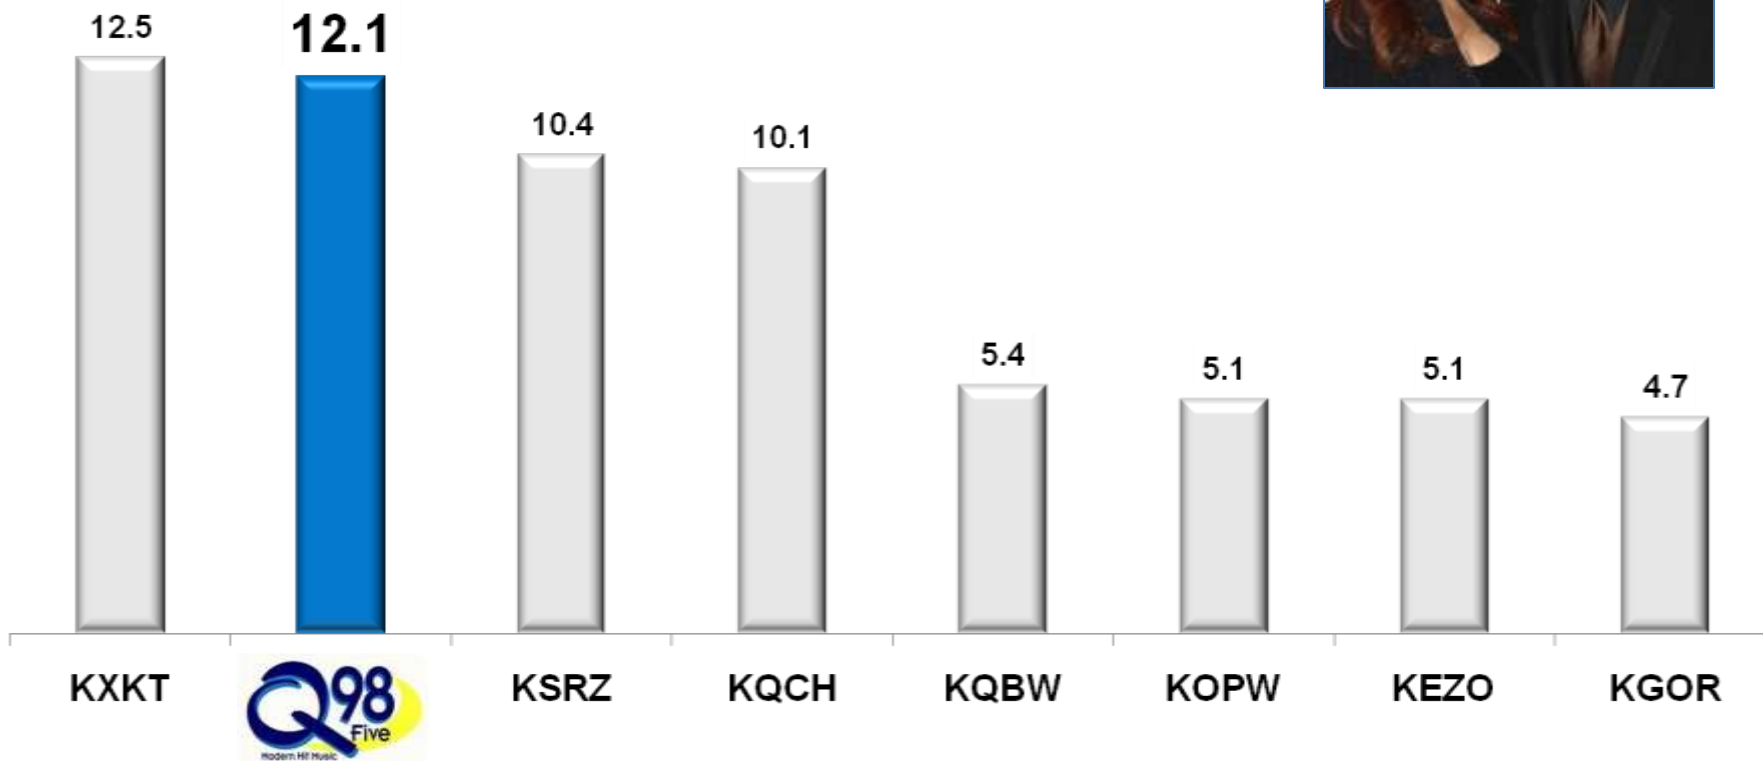

Delivering the Super Female Consumer!

**Pat and JT Deliver a Top Ranked Program!
Ranked #2 with Women 18-49!**

Delivering the Super Female Consumer!

KQKQ-FM is #1 in MIDDAYS with Women 18-49 M-F 10A-3P!

Delivering the Super Female Consumer!

**Polychronopolis #1 in Metro Market
During Afternoon Drive!**

11.2

9.6

9.2

7.6

7.6

6.4

5.2

Delivering the Super Female Consumer!

**KQKQ-FM is Rated #1 with Women 18-49
During Monday-Friday Prime 6A-7P!**

Delivering the Super Female Consumer!

**KQKQ-FM is Top Rated with Women 18-49
In Full Week Listening M-SU 6A-12M!**