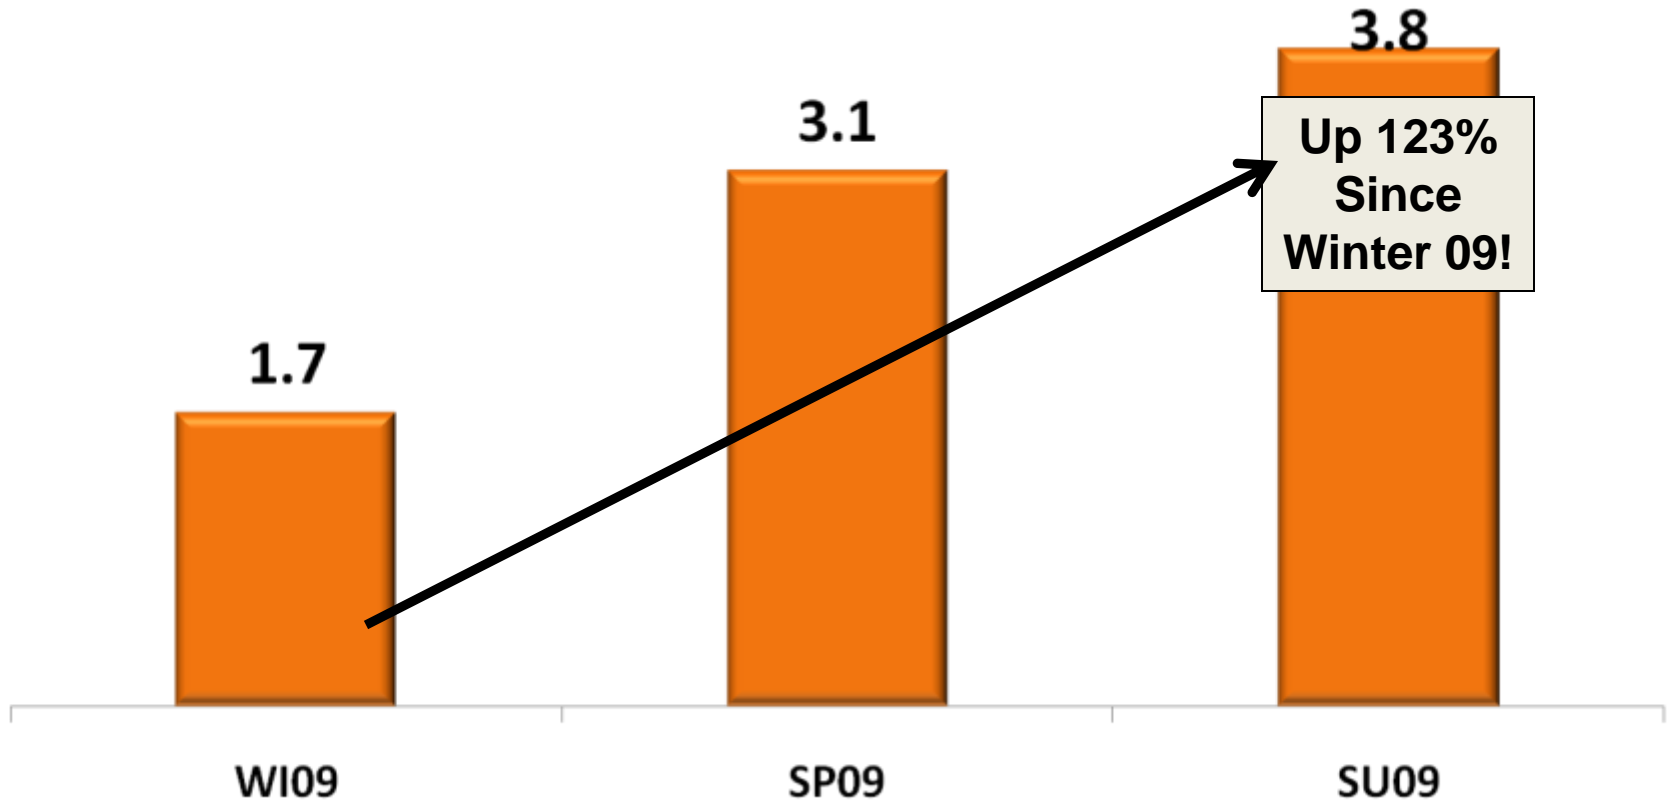

Three Book Share Trend

Big O's Steady Climb since Winter 2009
M-Su 6a-12m Full Week Listening Trend with Adults 35-54