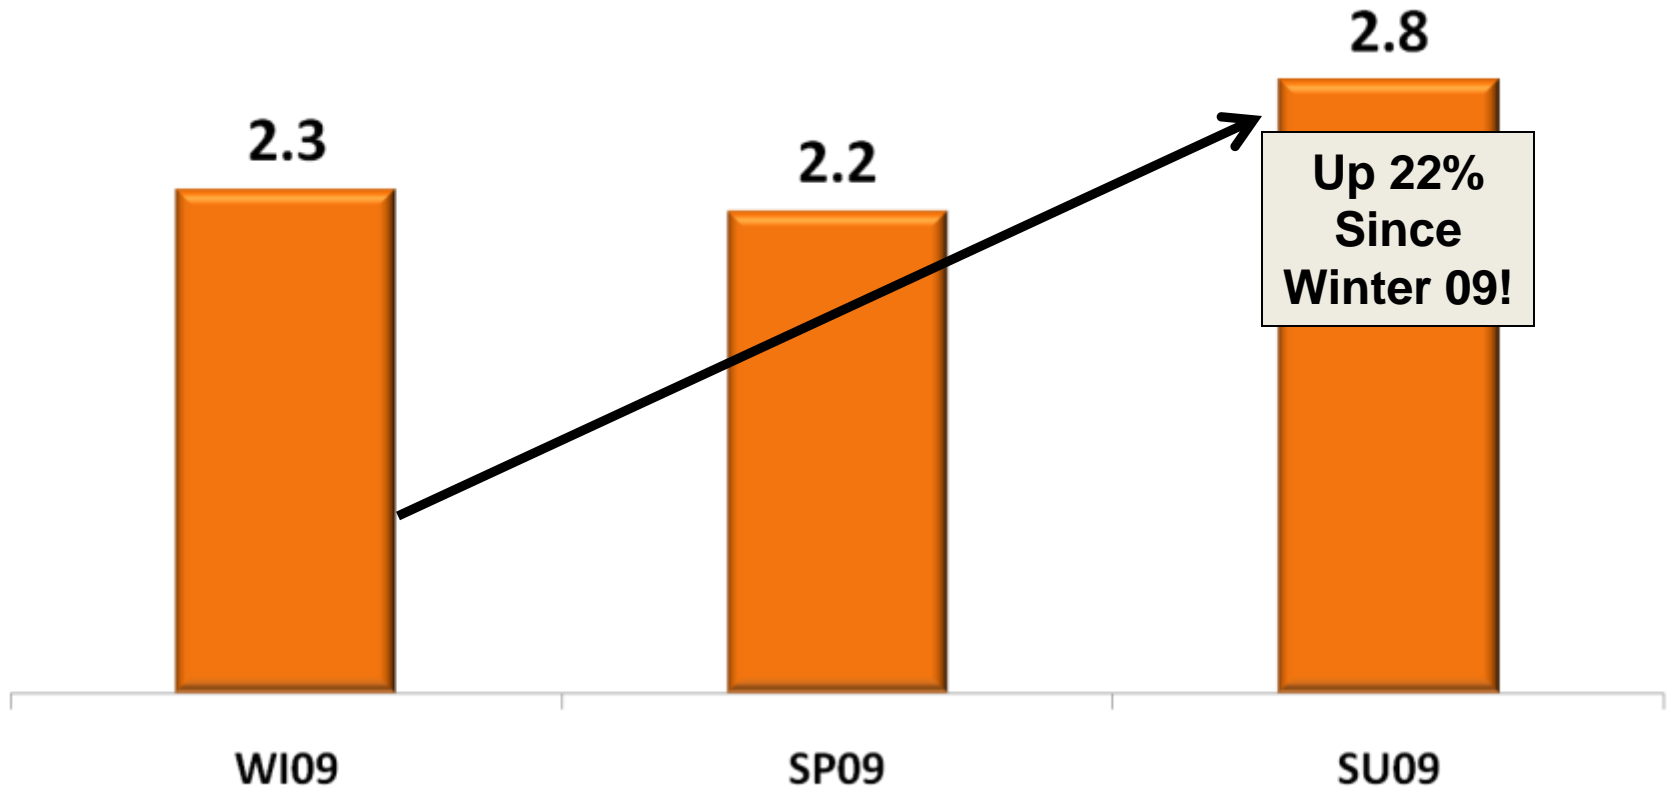

Three Book Share Trend

Big O's Steady Climb since Winter 2009
M-Su 6a-12m Full Week Listening Trend with Adults 25-54