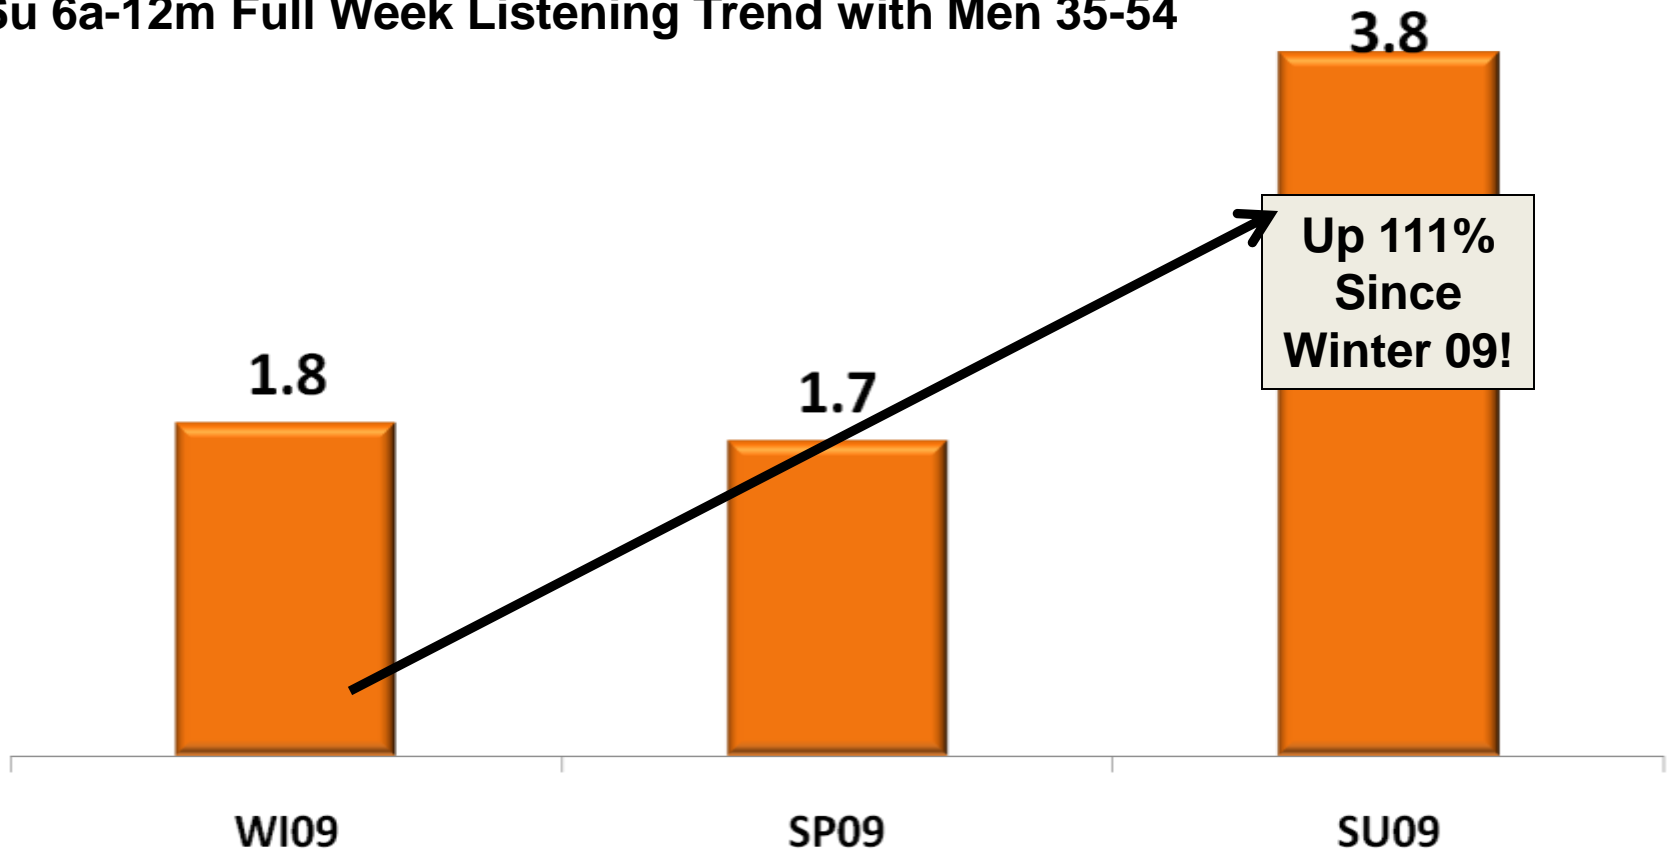

## Steady Gains in Core Demos!

Three Book Share Trend

Big O's Steady Climb since Winter 2009  
M-Su 6a-12m Full Week Listening Trend with Men 35-54