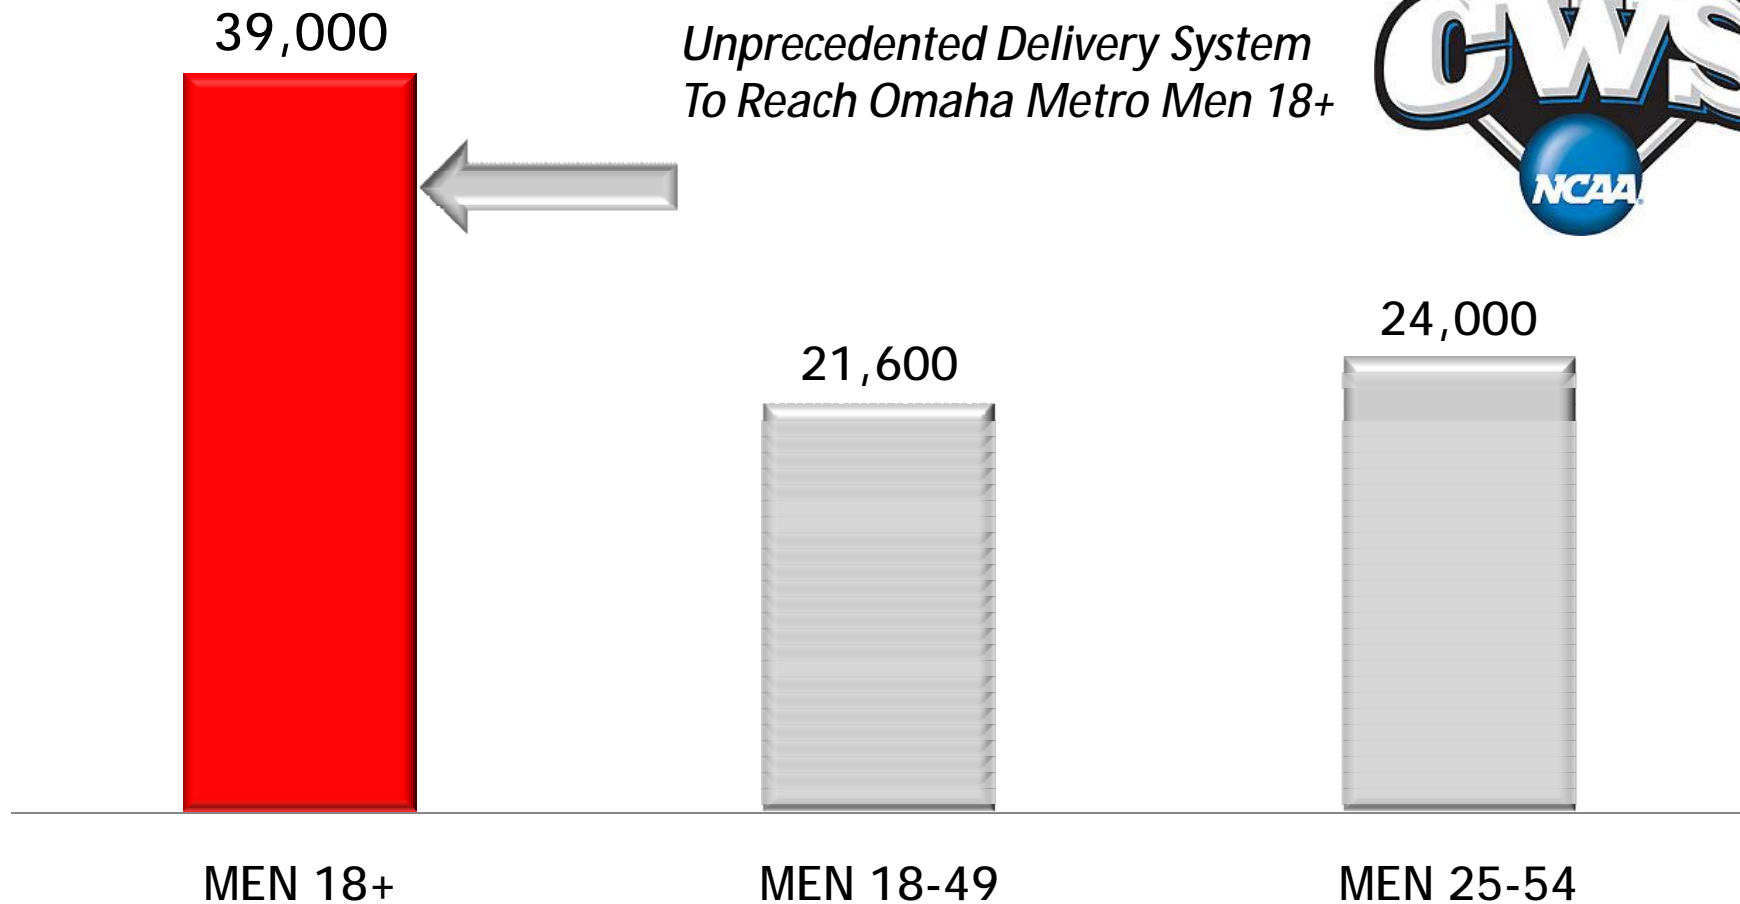

*Unprecedented Delivery System
To Reach Omaha Metro Men 18+*