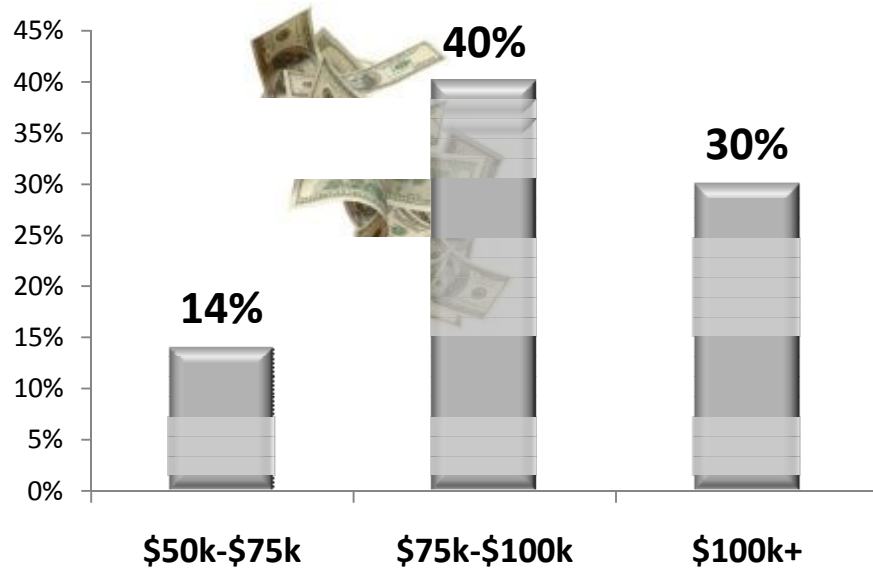

Delivering Omaha's Super Male Consumer!

66% of the ZONE Audience Is a Consumer Adult 25-54

ZONE Delivers MORE Listeners Employed Full-Time

ZONE Is Ranked #1 in Metro
With A25-54 Who Work Full-Time!

Omaha-Council Bluffs Arbitron; FA10; Metro; A25-25; M-F 6A-7P; Employment Status: Work Full-Time; Composition %

**The Most Powerful Partnership
In Omaha is On The ZONE**

Secure Your Seat

- q Reach a Loyal Listening Consumer That Can't Be Reached Anywhere Else on Game Day
- q Use the **POWER** of THE ZONE to reach Omaha's Super Male Consumer Target!
- q **1620AM THE ZONE!**

Ca\$h In On the Impact of The College World Series!

High Household Income Level

Education Level:

- 47% Earned College Degree or Higher
- 38% Some College

Gender:

75% MALE
25% FEMALE

72% Employed Full-Time

75% Own a Home