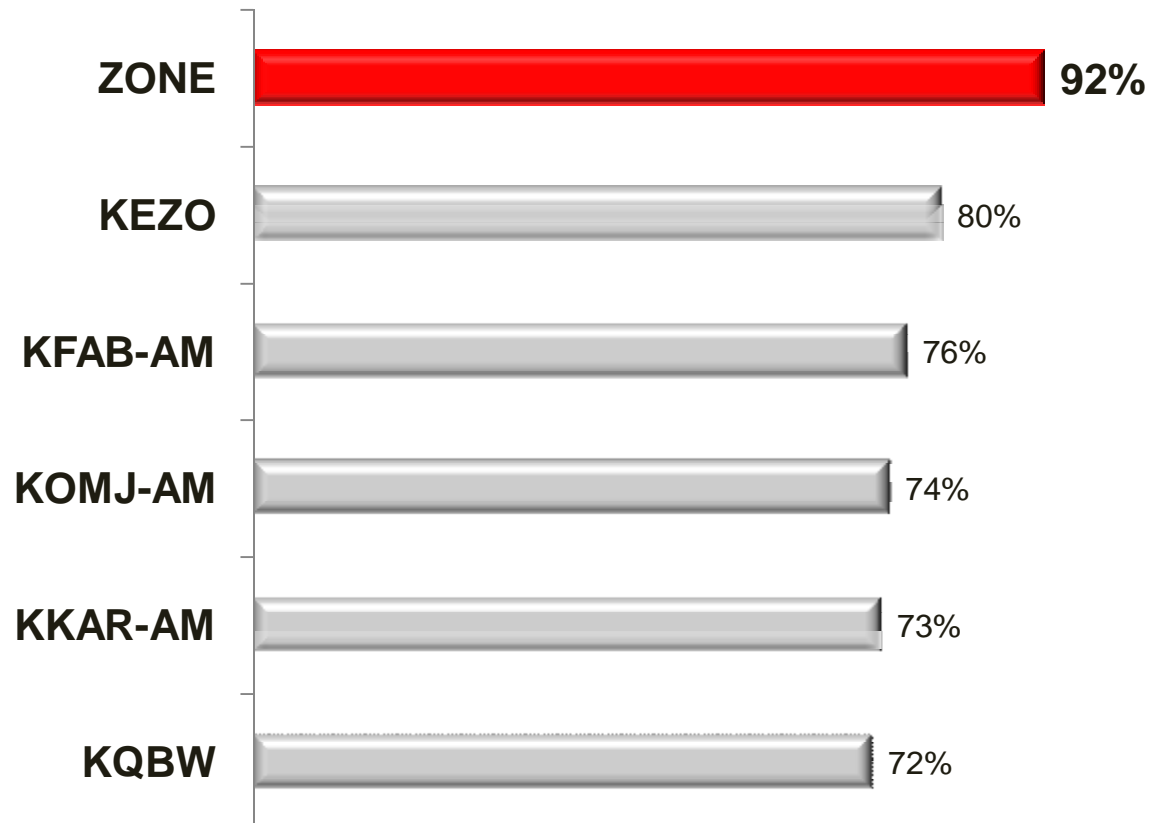

Market Median Age- Omaha, NE

Omaha-Council Bluffs Arbitron; FA10; Metro; M-F 6A-7P; Average Persons Median Age

Market Median Age

BIG O, ZONE, LA NUEVA
Mirror the Omaha Market!

Omaha-Council Bluffs Arbitron; FA10; Metro; M-F 6A-7P; Average Persons Median Age

Delivering Omaha's Super Male Consumer!

66% of the ZONE Audience Is a Consumer Adult 25-54

ZONE Delivers MORE Listeners Employed Full-Time

ZONE Is Ranked #1 in Metro
With A25-54 Who Work Full-Time!

Omaha-Council Bluffs Arbitron; FA10; Metro; A25-25; M-F 6A-7P; Employment Status: Work Full-Time; Composition %