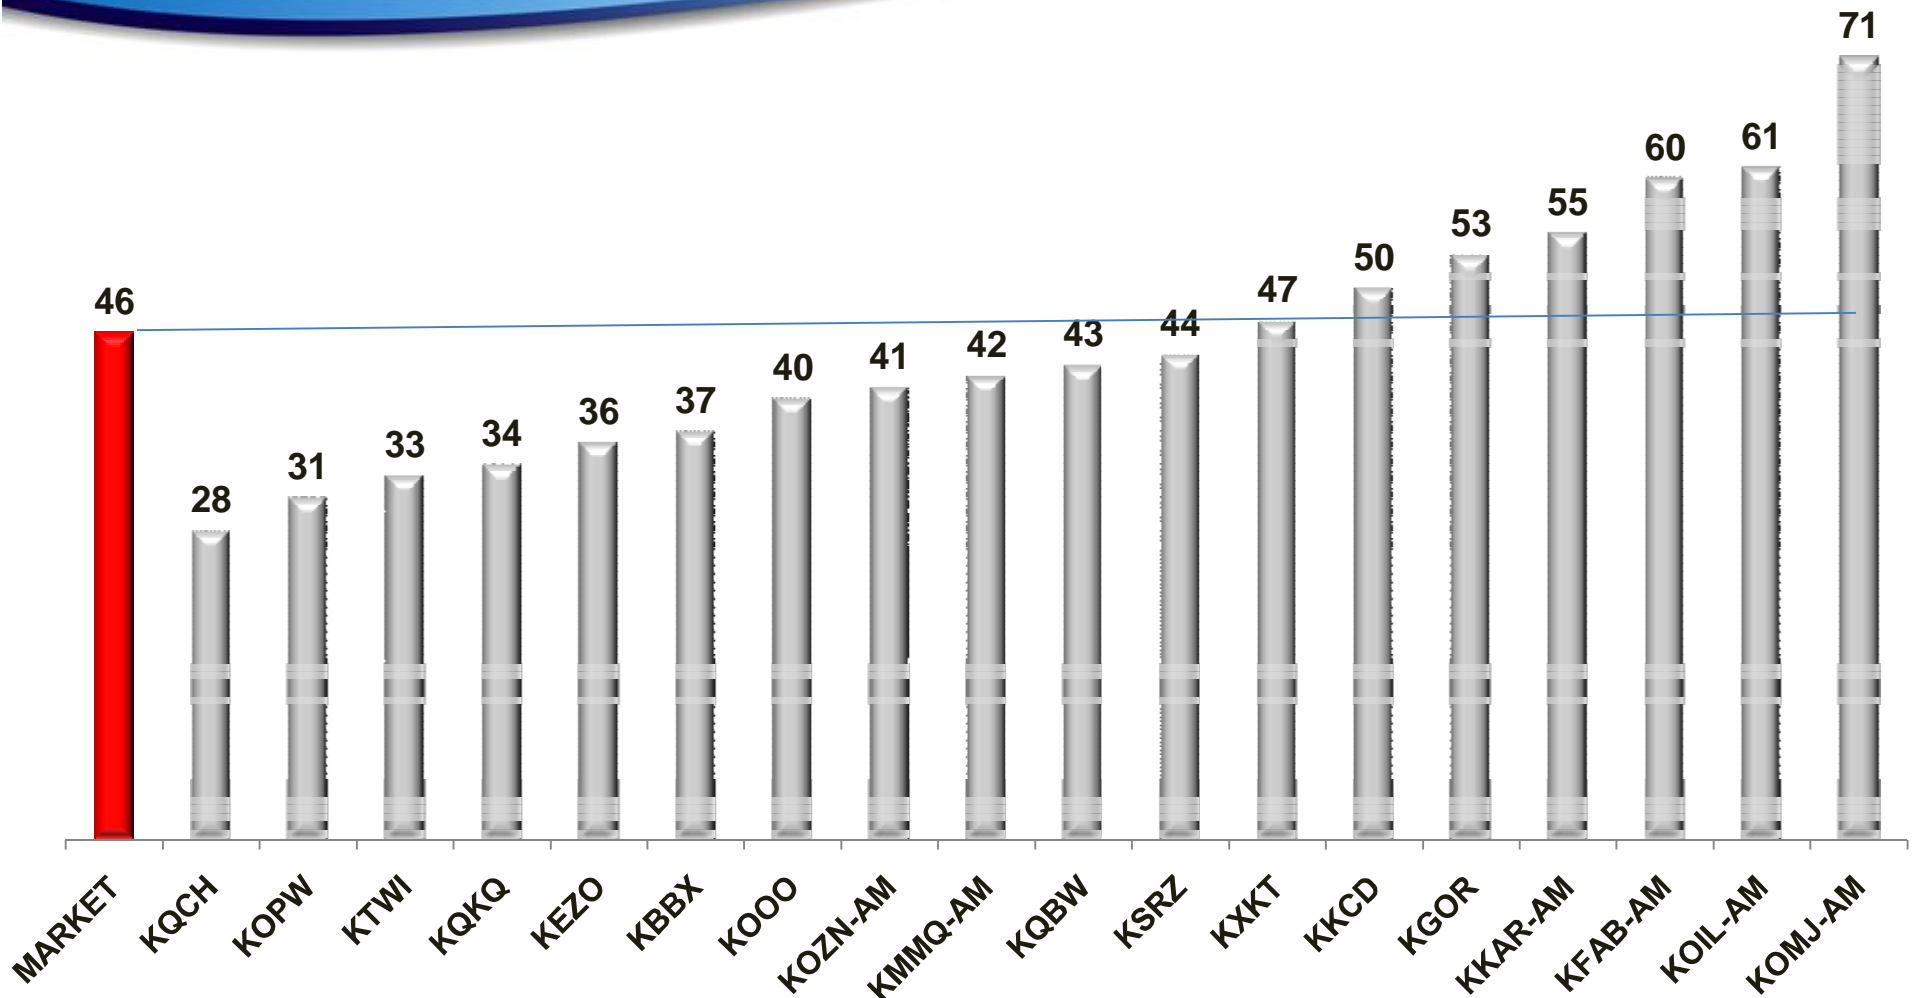

Market Median Age- Omaha, NE

Omaha-Council Bluffs Arbitron; FA10; Metro; M-F 6A-7P; Average Persons Median Age

Market Median Age

BIG O, ZONE, LA NUEVA
Mirror the Omaha Market!

Omaha-Council Bluffs Arbitron; FA10; Metro; M-F 6A-7P; Average Persons Median Age

Delivering Omaha's Super Male Consumer!

66% of the ZONE Audience Is a Consumer Adult 25-54

ZONE Delivers MORE Listeners Employed Full-Time

ZONE Is Ranked #1 in Metro
With A25-54 Who Work Full-Time!

Omaha-Council Bluffs Arbitron; FA10; Metro; A25-25; M-F 6A-7P; Employment Status: Work Full-Time; Composition %