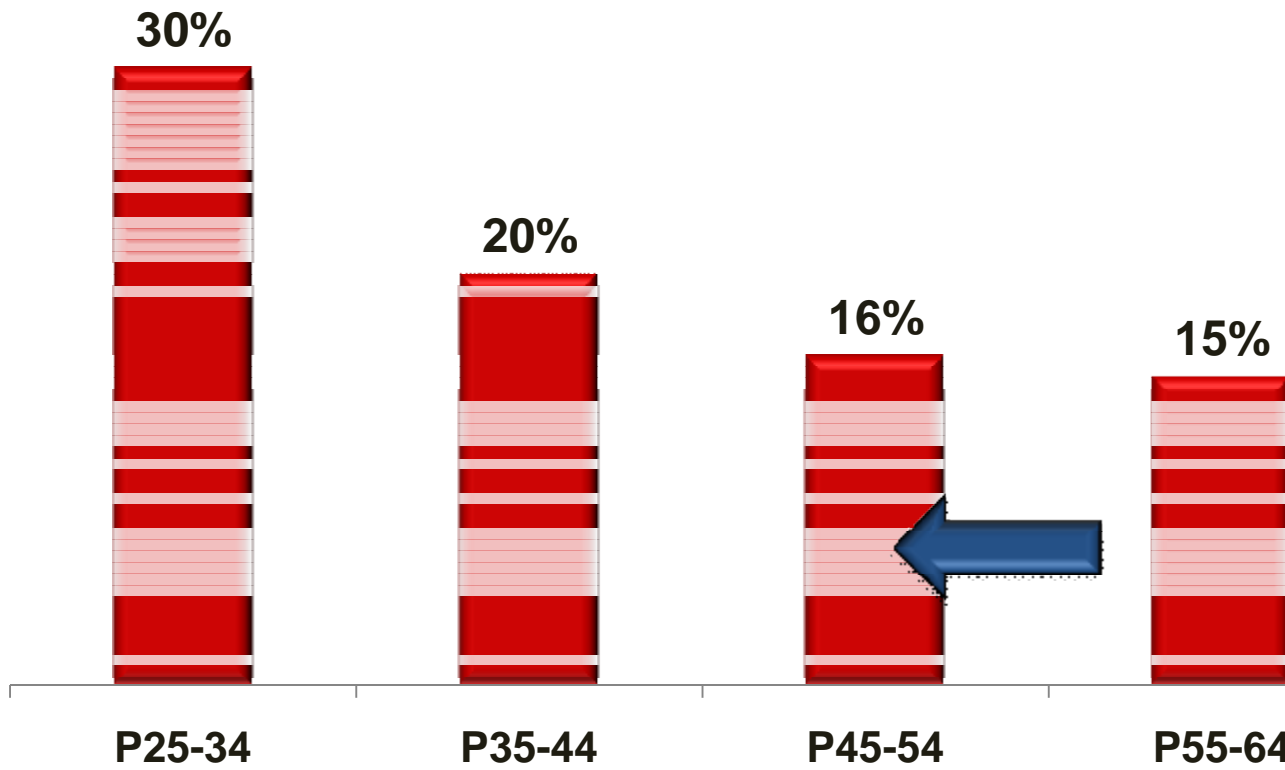

Market Median Age- Omaha, NE

Omaha-Council Bluffs Arbitron; FA10; Metro; M-F 6A-7P; Average Persons Median Age

Market Median Age

BIG O, ZONE, LA NUEVA
Mirror the Omaha Market!

Omaha-Council Bluffs Arbitron; FA10; Metro; M-F 6A-7P; Average Persons Median Age

Delivering Omaha's Super Male Consumer!

66% of the ZONE Audience Is a Consumer Adult 25-54

ZONE Delivers MORE Listeners Employed Full-Time

ZONE Is Ranked #1 in Metro
With A25-54 Who Work Full-Time!

Omaha-Council Bluffs Arbitron; FA10; Metro; A25-25; M-F 6A-7P; Employment Status: Work Full-Time; Composition %