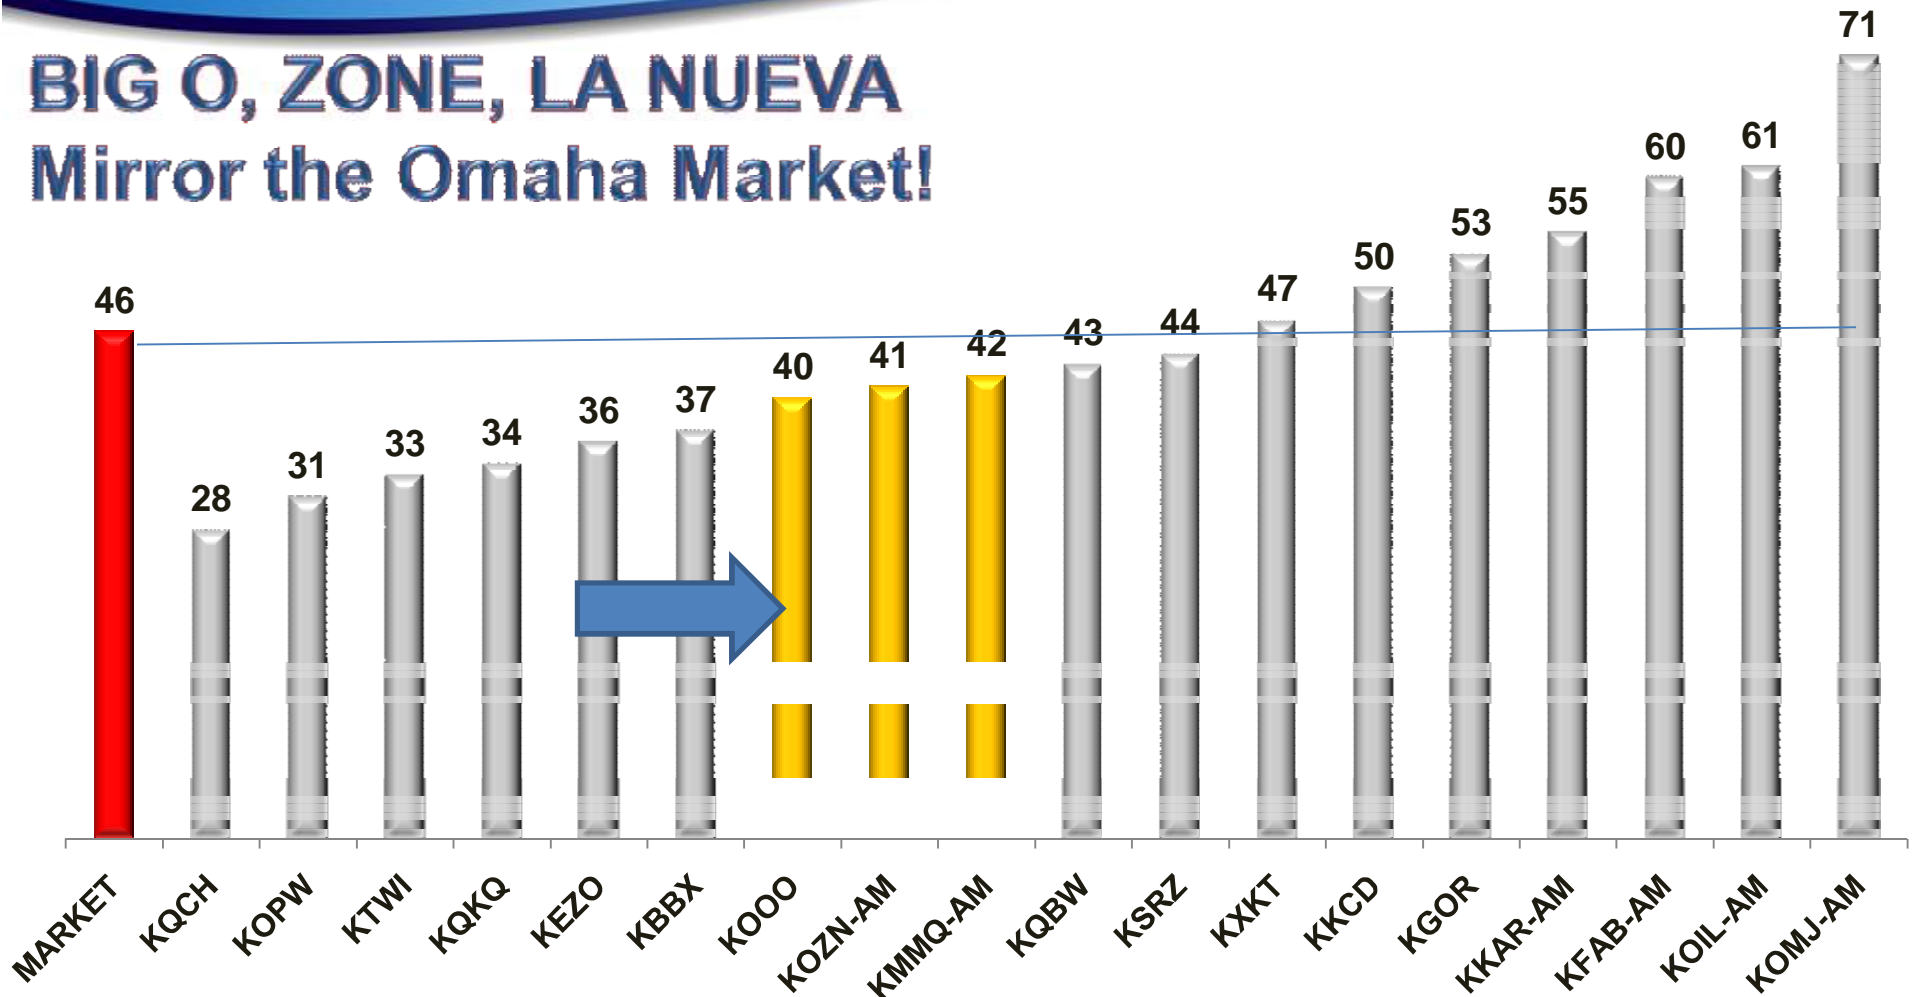

Market Median Age- Omaha, NE

Omaha-Council Bluffs Arbitron; FA10; Metro; M-F 6A-7P; Average Persons Median Age

Market Median Age

BIG O, ZONE, LA NUEVA
Mirror the Omaha Market!

Omaha-Council Bluffs Arbitron; FA10; Metro; M-F 6A-7P; Average Persons Median Age

Delivering Omaha's Super Male Consumer!

66% of the ZONE Audience Is a Consumer Adult 25-54

ZONE Delivers MORE Listeners Employed Full-Time

ZONE Is Ranked #1 in Metro
With A25-54 Who Work Full-Time!

Omaha-Council Bluffs Arbitron; FA10; Metro; A25-25; M-F 6A-7P; Employment Status: Work Full-Time; Composition %