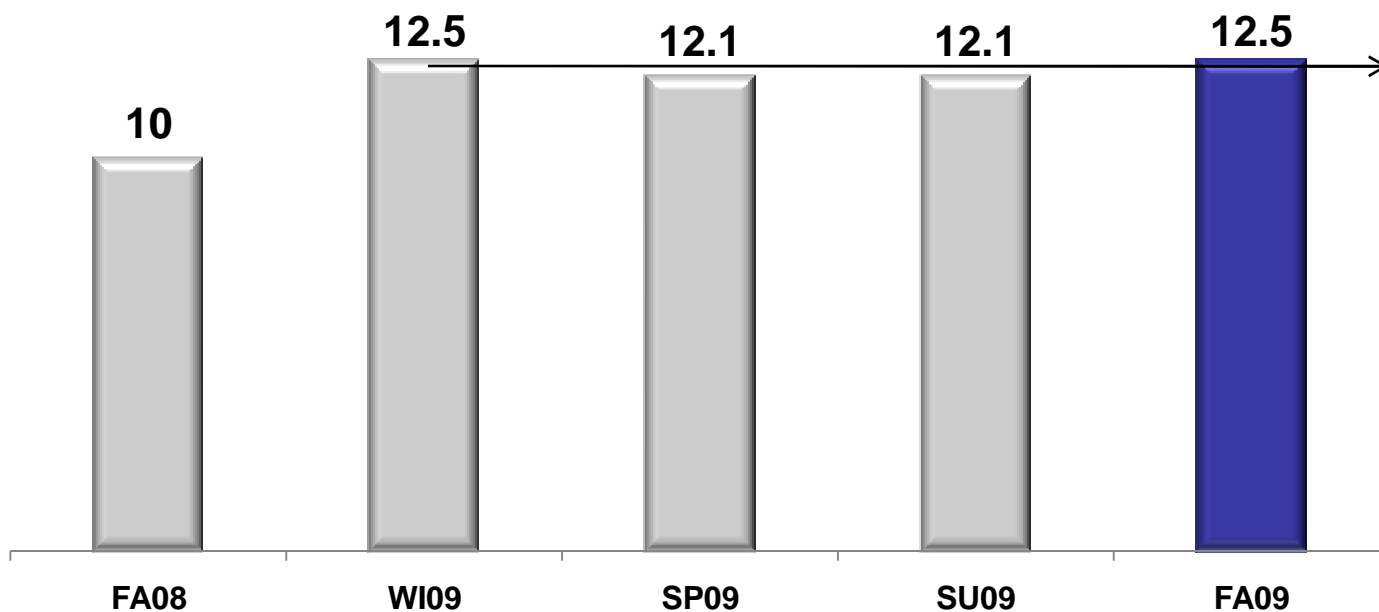

Mornings are Amazing!

On Q98.5 and POWER 106.9

M-F 6A-10A W18-49 AQH Share Trends

Q98.5 W18-49 Shares Return to its Highest in 5 Books!

POWER W18-49 Share Growth at Highest in 5 Books!

Omaha-Council Bluffs Arbitron; FA09 vs. FA08 Comparison; Metro; KQKQ/KOPW; M-F 6A-10A; W18-49; AQH Share Trend