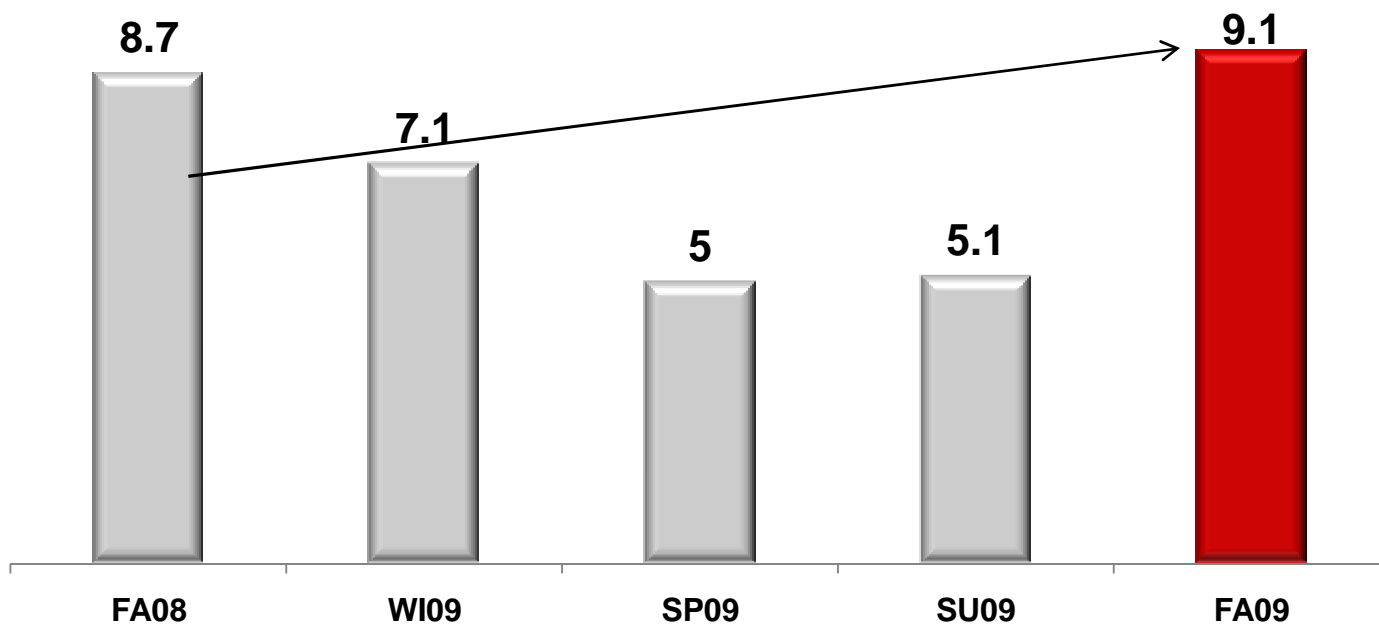

Mornings are Amazing!

On Q98.5 and POWER 106.9

M-F 6A-10A W18-49 AQH Share Trends

Q98.5 W18-49 Shares Return to its Highest in 5 Books!

POWER W18-49 Share Growth at Highest in 5 Books!

Omaha-Council Bluffs Arbitron; FA09 vs. FA08 Comparison; Metro; KQKQ/KOPW; M-F 6A-10A; W18-49; AQH Share Trend