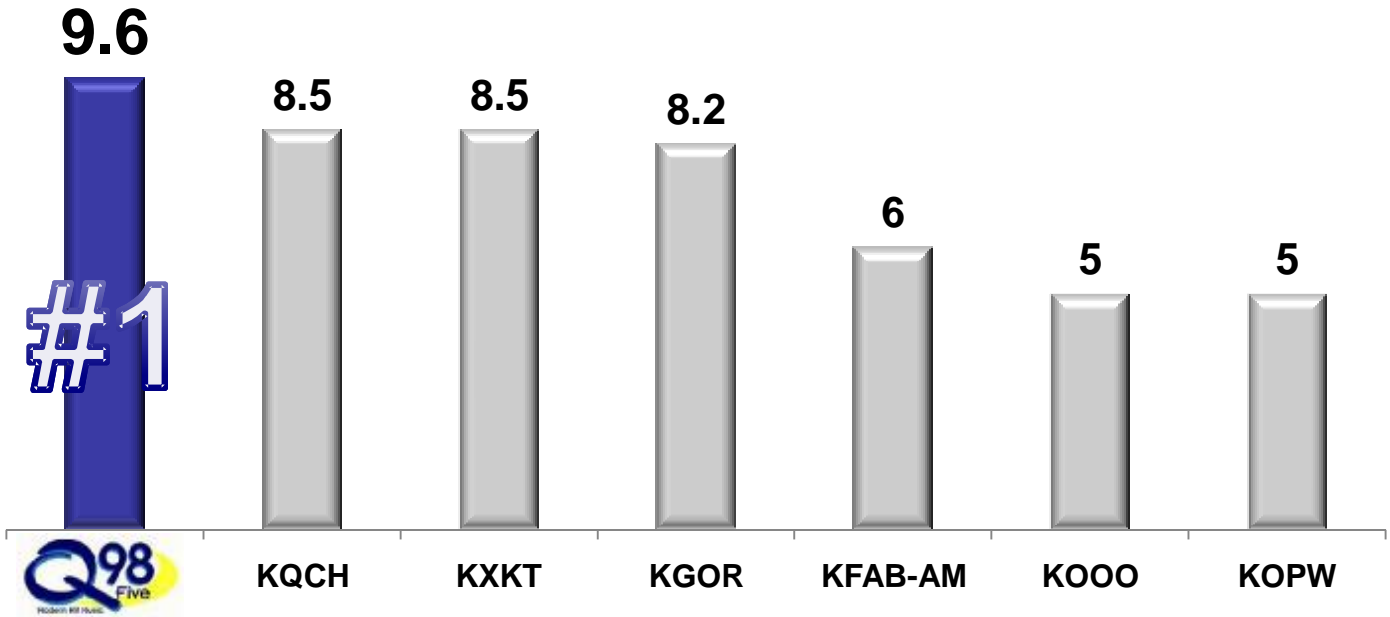

#1 with Women In Weekday Prime!

#1 Station with Women 25-54 M-F 6A-7P

Top Tier with Women 18-49 M-F 6A-7P