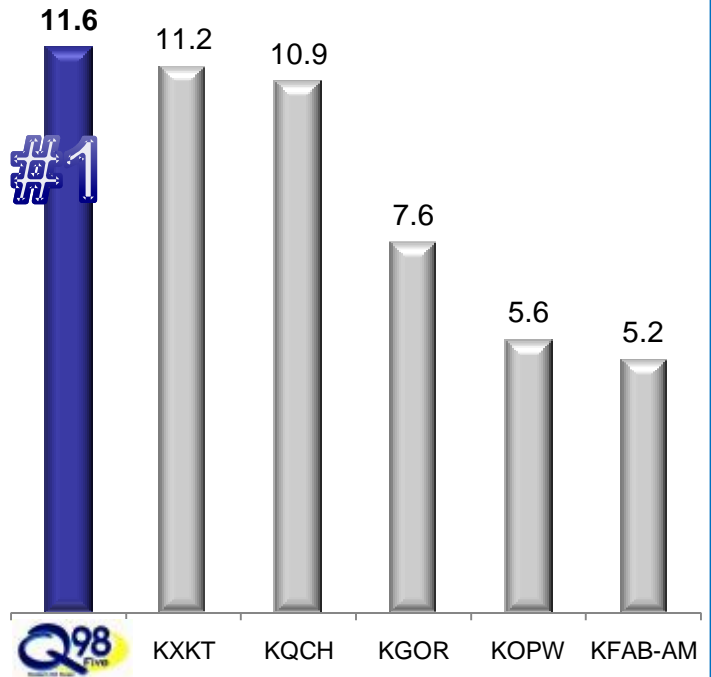

# A Venerable Powerhouse All Day Long with W25-54!

**Most Listened To M-Su 6a-12m!**

**#1 Morning Show M-F 6a-10a!**

**#1 in MIDDAYS 10a-3p!**

**Most Listened to M-F 6a-7p!**