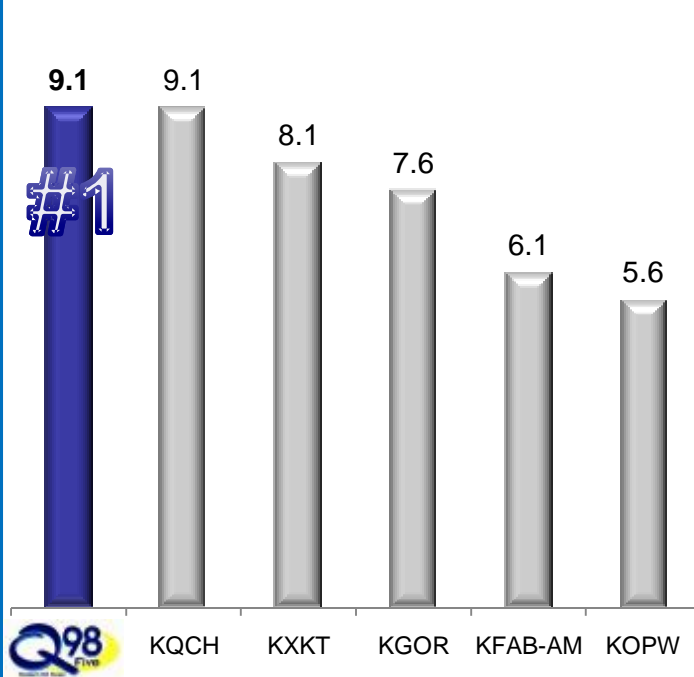

# A Venerable Powerhouse All Day Long with W25-54!

**Most Listened To M-Su 6a-12m!**

**#1 Morning Show M-F 6a-10a!**

**#1 in MIDDAYS 10a-3p!**

**Most Listened to M-F 6a-7p!**