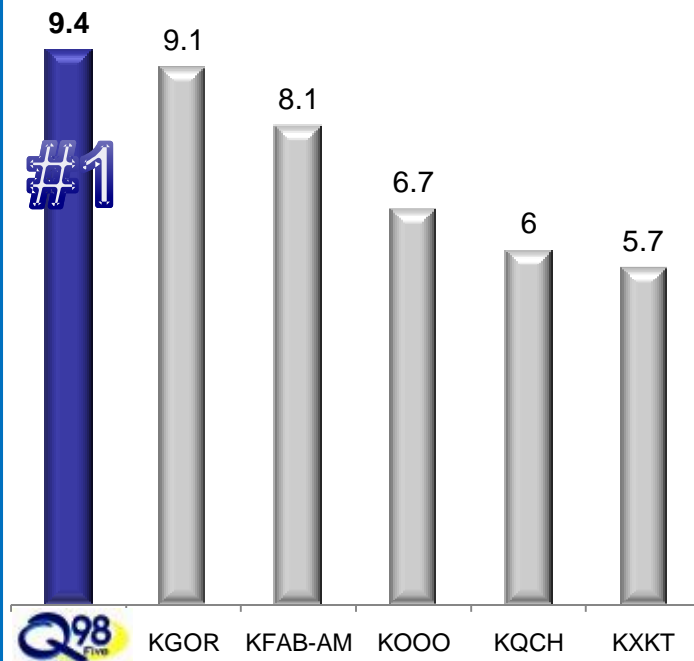

# A Venerable Powerhouse All Day Long with W25-54!

**Most Listened To M-Su 6a-12m!**

**#1 Morning Show M-F 6a-10a!**

**#1 in MIDDAYS 10a-3p!**

**Most Listened to M-F 6a-7p!**