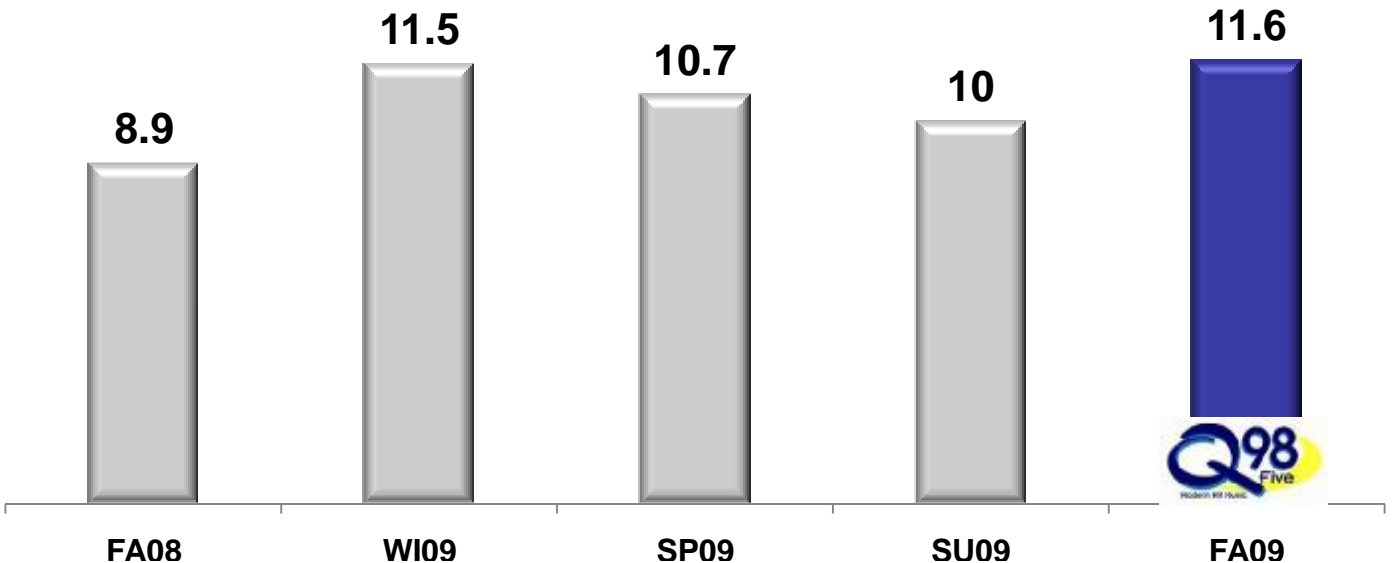

Pat and JT

#1 AM Show in Omaha with Women 25-54!

M-F 6A-10A

Highest W25-54 Audience Share in 5-Books!

Omaha-Council Bluffs Arbitron; FA09 vs. FA08 Comparison; Metro; KQKQ; M-F 6A-10A; W25-54; AQH Share Trend Arbitron FA09 Metro; M-F 6A-10A; AQH Share Market Ranker