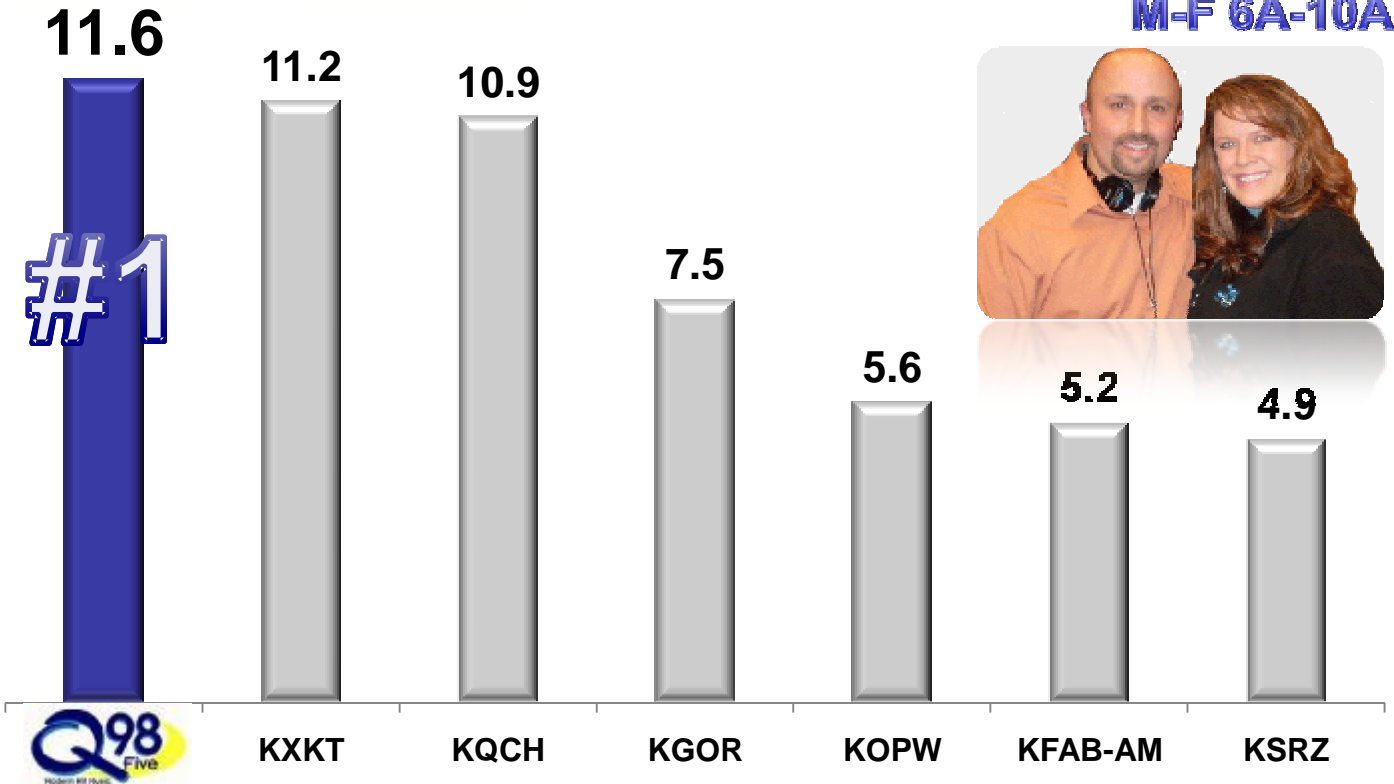

Pat and JT

#1 AM Show in Omaha with Women 25-54!

M-F 6A-10A

Highest W25-54 Audience Share in 5-Books!

Omaha-Council Bluffs Arbitron; FA09 vs. FA08 Comparison; Metro; KQKQ; M-F 6A-10A; W25-54; AQH Share Trend Arbitron FA09 Metro; M-F 6A-10A; AQH Share Market Ranker