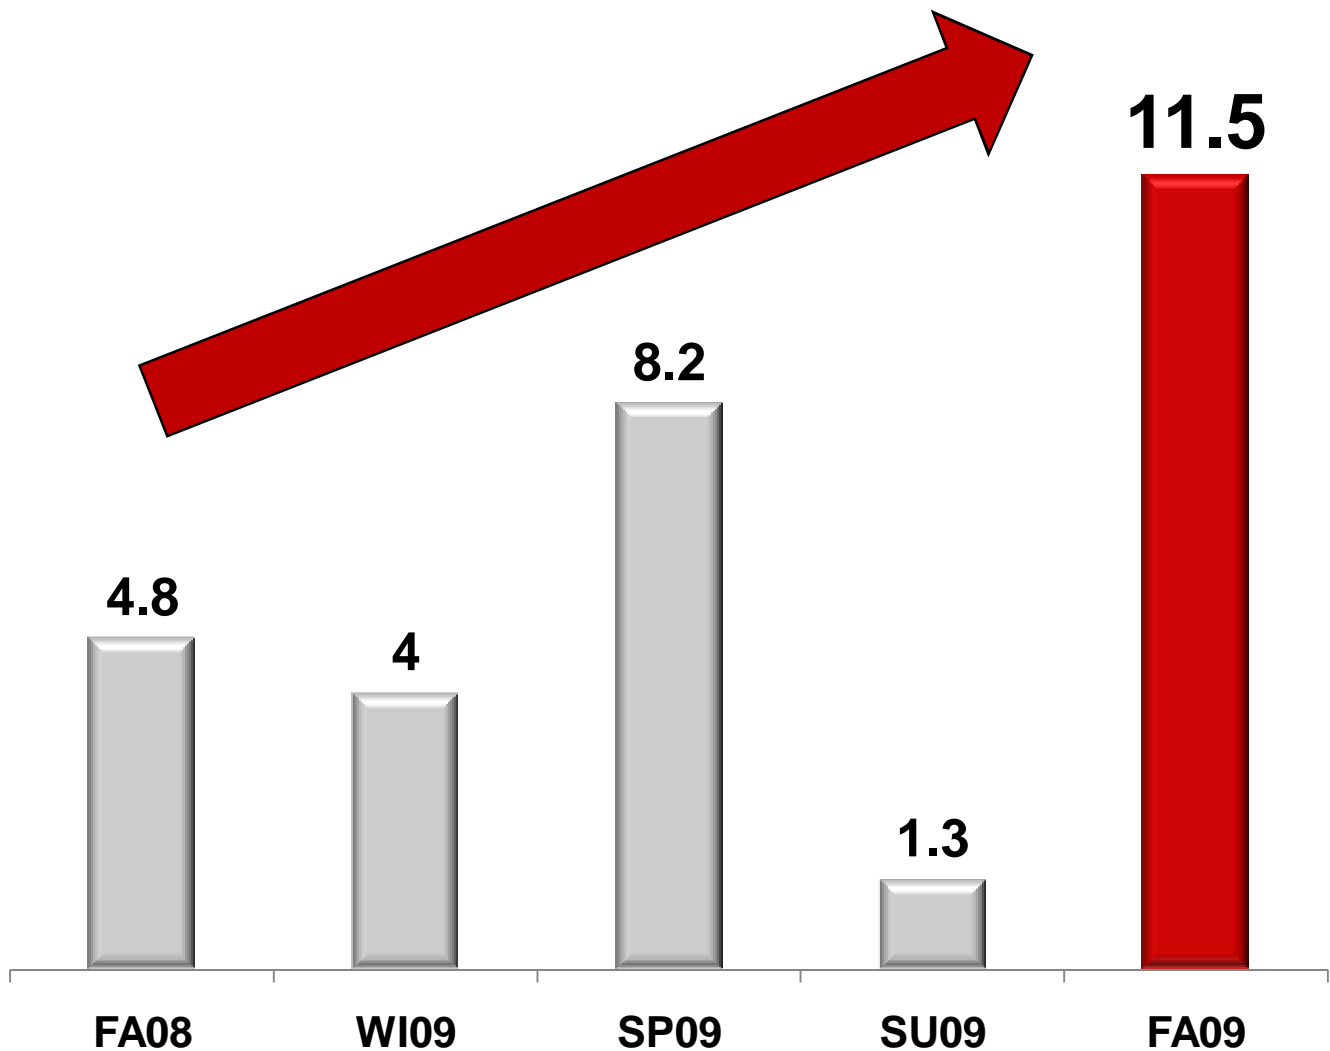

Meteoric Ratings Rise! ***Schick and Nick - #1 in Omaha***

M-F 9A-12P Program Grows Male 18-34 Audience Shares by 139% vs. One Year Ago!

Omaha-Council Bluffs Arbitron; FA09 vs. FA08 Comparison; Metro; KOZN;-AM; M-F 9A-12P; M18-34; AQH Share