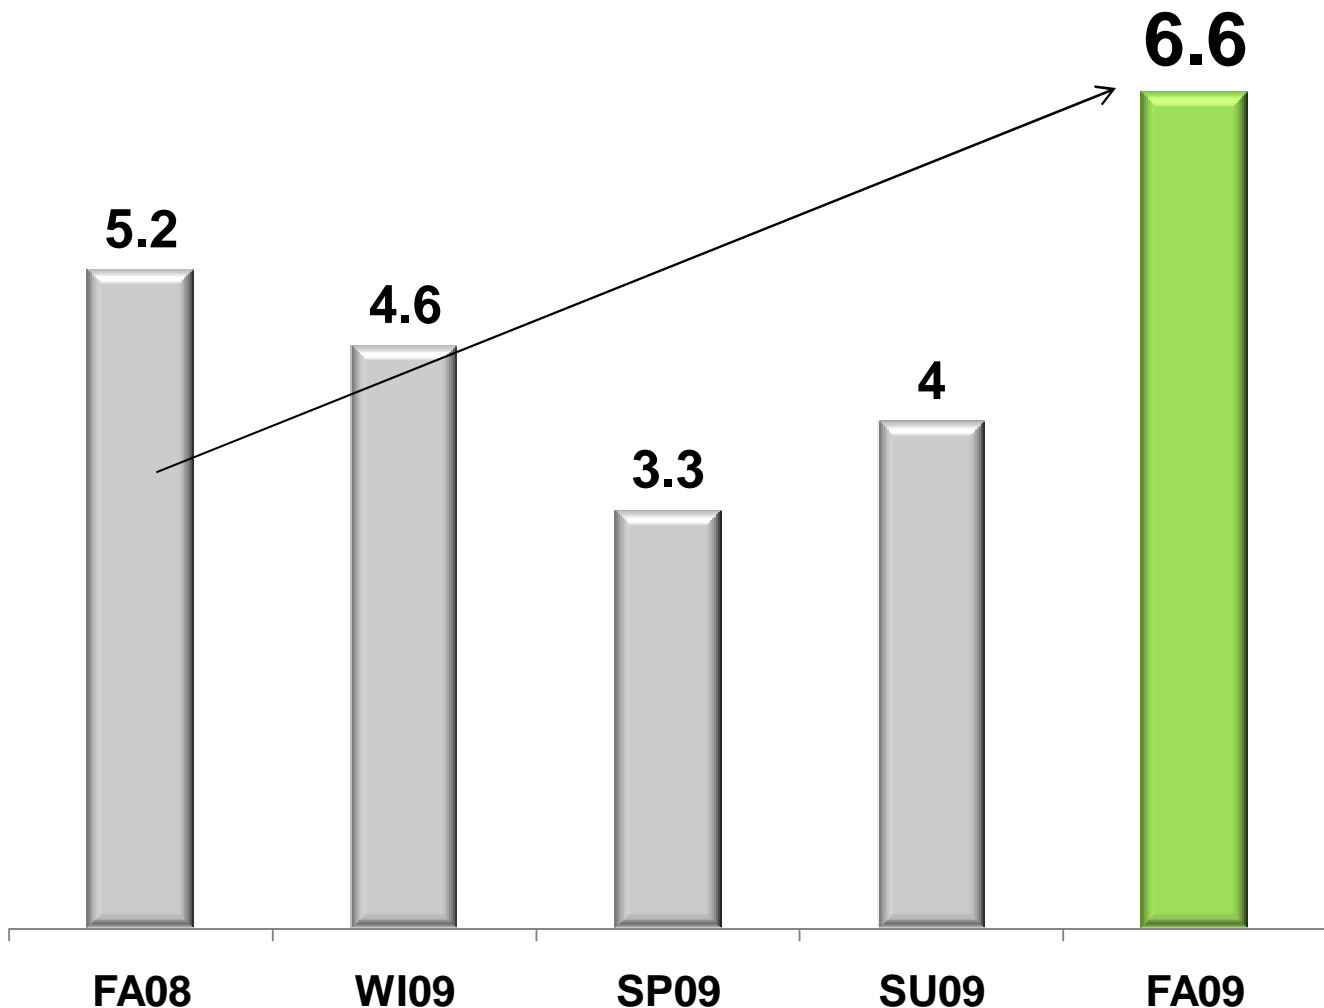

# **WOW! MIDDAYS are Bigger Than Life on the Big O!**

**Weekday MIDDAYS 9A-2P Show Delivers Highest Ratings Shares in Five Arbitron Books with W35-54!**

Omaha-Council Bluffs Arbitron; FA09 vs. FA08 Comparison; Metro; KOOO; M-F 9A-2P; W35-54; AQH Share