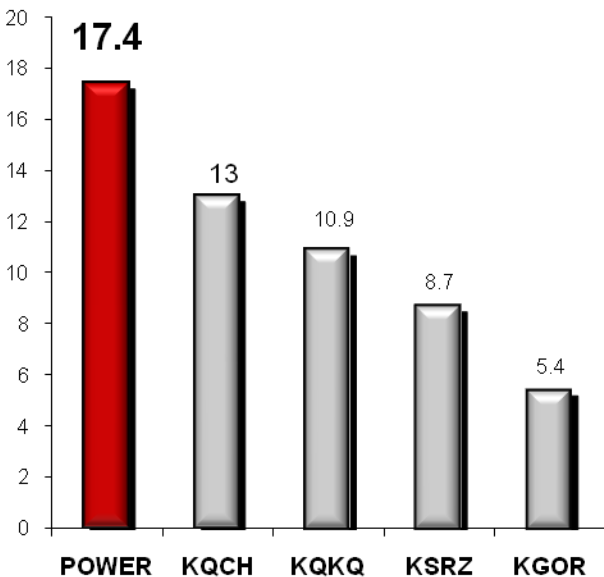

A Position of

POWER 106.9 (KOPW-FM) Packs a Punch in the Fall 08 Arbitron Station Tops the Ratings with Young Adult and Female Demos

Ranks #1 Women 18-49 M-F 6a-7p Prime

Ranks #1 with Adults 18-49 M-Su 6a-12m

Ranks #1 with Women 18-34 M-Su 6a-12m

POWER Performance SNAPSHOT (AQH Share)

W18-34/W18-49 Overview:

#1 MIDDAYS M-F 10a-3p

#1 PM DRIVE M-F 3p-7p

#1 WEEKENDS Sa-Su 6a-12m

A18-49 Overview:

#1 MIDDAYS M-F 10a-3p

#1 PM DRIVE M-F 3p-7p

#1 NIGHTS M-F 7p-12m

#1 WEEKENDS Sa-Su 6a-12m

#1