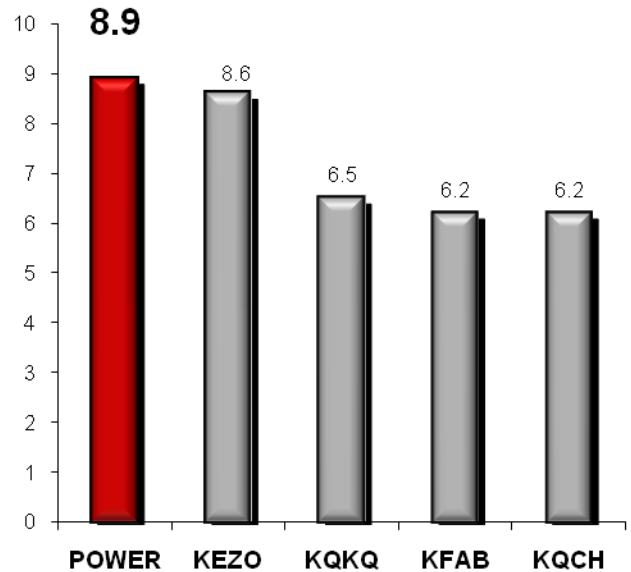

A Position of

POWER 106.9 (KOPW-FM) Packs a Punch in the Fall 08 Arbitron Station Tops the Ratings with Young Adult and Female Demos

Ranks #1 Women 18-49 M-F 6a-7p Prime

Ranks #1 with Adults 18-49 M-Su 6a-12m

Ranks #1 with Women 18-34 M-Su 6a-12m

POWER Performance SNAPSHOT (AQH Share)

W18-34/W18-49 Overview:

#1 MIDDAYS M-F 10a-3p

#1 PM DRIVE M-F 3p-7p

#1 WEEKENDS Sa-Su 6a-12m

A18-49 Overview:

#1 MIDDAYS M-F 10a-3p

#1 PM DRIVE M-F 3p-7p

#1 NIGHTS M-F 7p-12m

#1 WEEKENDS Sa-Su 6a-12m

#1