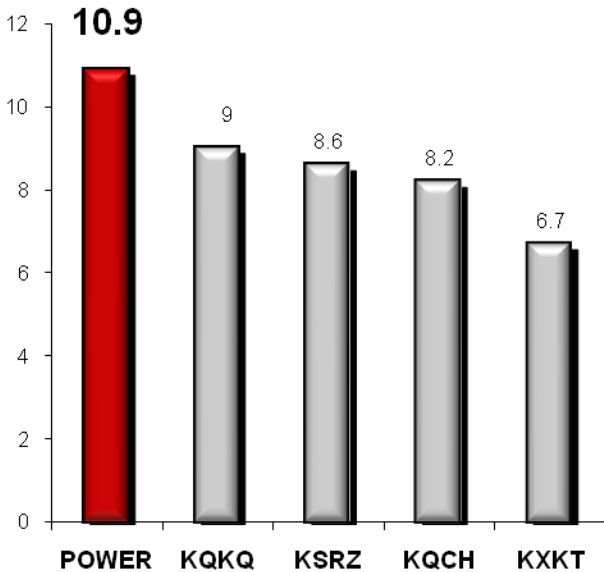

A Position of

POWER 106.9 (KOPW-FM) Packs a Punch in the Fall 08 Arbitron Station Tops the Ratings with Young Adult and Female Demos

Ranks #1 Women 18-49 M-F 6a-7p Prime

Ranks #1 with Adults 18-49 M-Su 6a-12m

Ranks #1 with Women 18-34 M-Su 6a-12m

POWER Performance SNAPSHOT (AQH Share)

W18-34/W18-49 Overview:

#1 MIDDAYS M-F 10a-3p

#1 PM DRIVE M-F 3p-7p

#1 WEEKENDS Sa-Su 6a-12m

A18-49 Overview:

#1 MIDDAYS M-F 10a-3p

#1 PM DRIVE M-F 3p-7p

#1 NIGHTS M-F 7p-12m

#1 WEEKENDS Sa-Su 6a-12m

#1