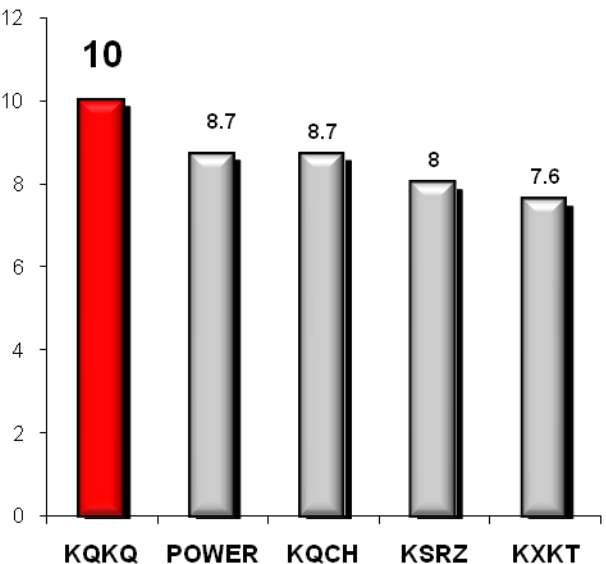

Pat and JT Deliver a Repeat Performance in Arbitron FA08! Continues Dominance in Market with Women M-F 6a-10a!

Pat & JT Rank #1 18-SHARE with Women 25-34

Morning Show Ranks #1 with Women 18-34

AM Show Delivers With Women 18-49