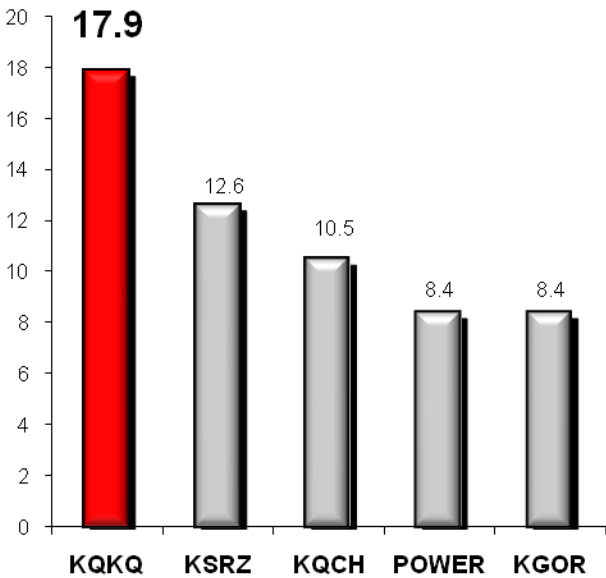

Pat and JT Deliver a Repeat Performance in Arbitron FA08! Continues Dominance in Market with Women M-F 6a-10a!

Pat & JT Rank #1 18-SHARE with Women 25-34

Morning Show Ranks #1 with Women 18-34

AM Show Delivers With Women 18-49