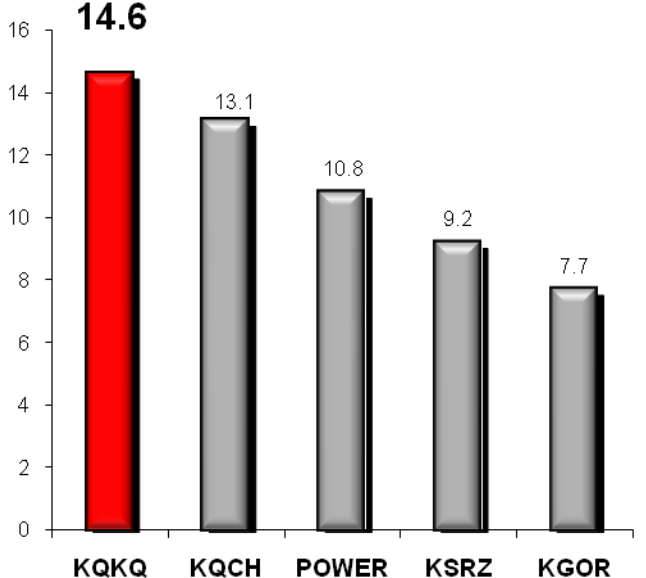

Pat and JT Deliver a Repeat Performance in Arbitron FA08! Continues Dominance in Market with Women M-F 6a-10a!

Pat & JT Rank #1 18-SHARE with Women 25-34

Morning Show Ranks #1 with Women 18-34

AM Show Delivers With Women 18-49