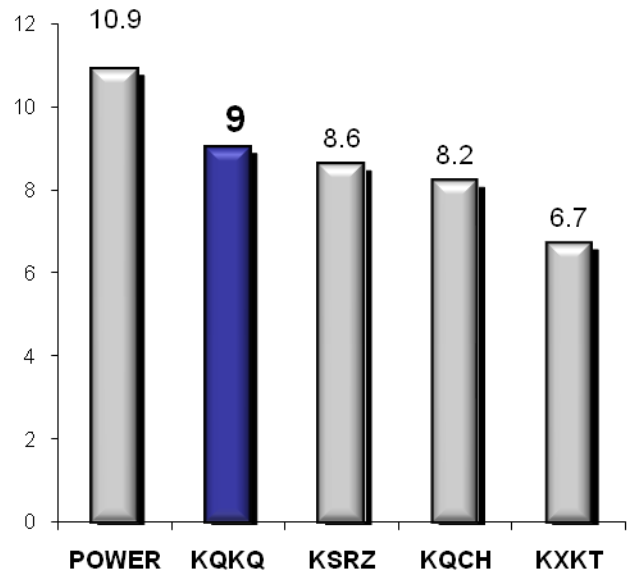

# KQKQ Continues Ratings Consistency!

***KQKQ-FM Continues to Dominate with Women Listeners!  
Top-Rated Station with Women during M-F 6a-7p Prime!***

**Ranks #1 with W25-34!**

**Ranks #2 with W18-49!**

**Ranks #2 with W18-34!**

**Ranks #3 with W25-54!**