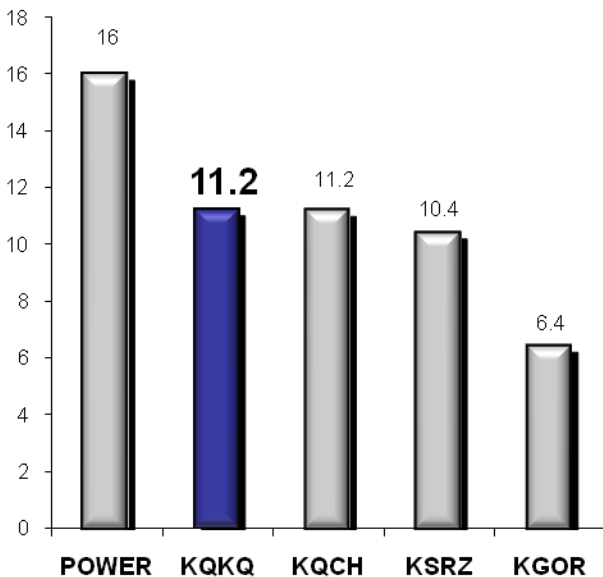

# KQKQ Continues Ratings Consistency!

***KQKQ-FM Continues to Dominate with Women Listeners!  
Top-Rated Station with Women during M-F 6a-7p Prime!***

**Ranks #1 with W25-34!**

**Ranks #2 with W18-49!**

**Ranks #2 with W18-34!**

**Ranks #3 with W25-54!**