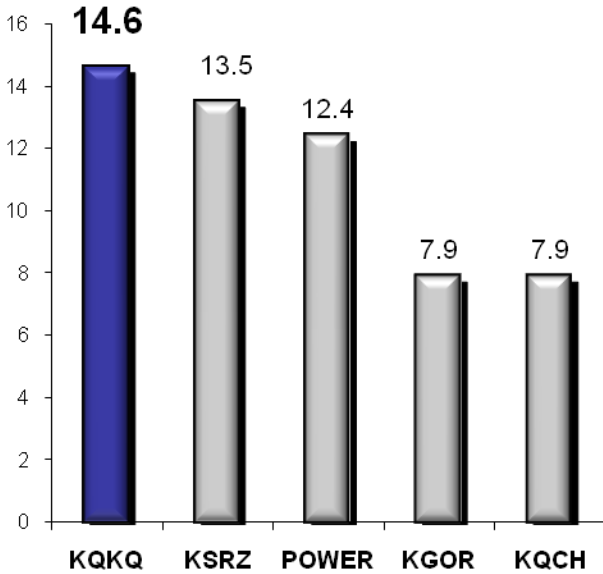

# KQKQ Continues Ratings Consistency!

***KQKQ-FM Continues to Dominate with Women Listeners!  
Top-Rated Station with Women during M-F 6a-7p Prime!***

**Ranks #1 with W25-34!**

**Ranks #2 with W18-49!**

**Ranks #2 with W18-34!**

**Ranks #3 with W25-54!**