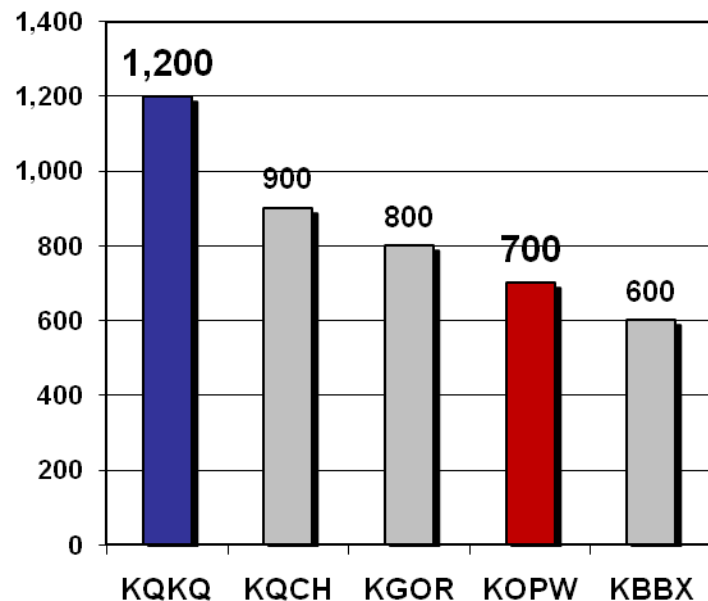

Sister Stations Capture A18-34 and W18-34 Audience

Top Delivery with Adults 18-34 M-Su 6a-12m

KQKQ / KOPW A18-34 Drivetime Delivery

AM Drive Results:

KQKQ #3; KOPW #4

PM Drive Results:

KQKQ #2; KOPW #4

Evening Results:

KOPW #2; KQKQ #3

Weekend Results:

KQKQ #2; KOPW #5

Sister FMs Rank Top 4 with Women 18-34 M-Su 6a-12m

KQKQ and Big O Deliver W18-34 in Middays

Omaha Arbitron Summer 2008 Metro; Average Quarter Hour Persons; M-Su 6a-12m;
Standard dayparts used unless otherwise noted