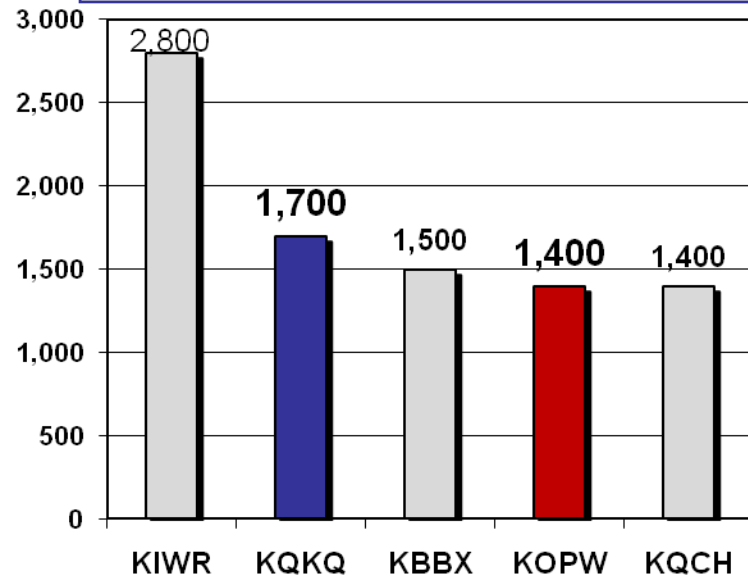

Sister Stations Capture A18-34 and W18-34 Audience

Top Delivery with Adults 18-34 M-Su 6a-12m

KQKQ / KOPW A18-34 Drivetime Delivery

AM Drive Results:

KQKQ #3; KOPW #4

PM Drive Results:

KQKQ #2; KOPW #4

Evening Results:

KOPW #2; KQKQ #3

Weekend Results:

KQKQ #2; KOPW #5

Sister FMs Rank Top 4 with Women 18-34 M-Su 6a-12m

KQKQ and Big O Deliver W18-34 in Middays

Omaha Arbitron Summer 2008 Metro; Average Quarter Hour Persons; M-Su 6a-12m;
Standard dayparts used unless otherwise noted