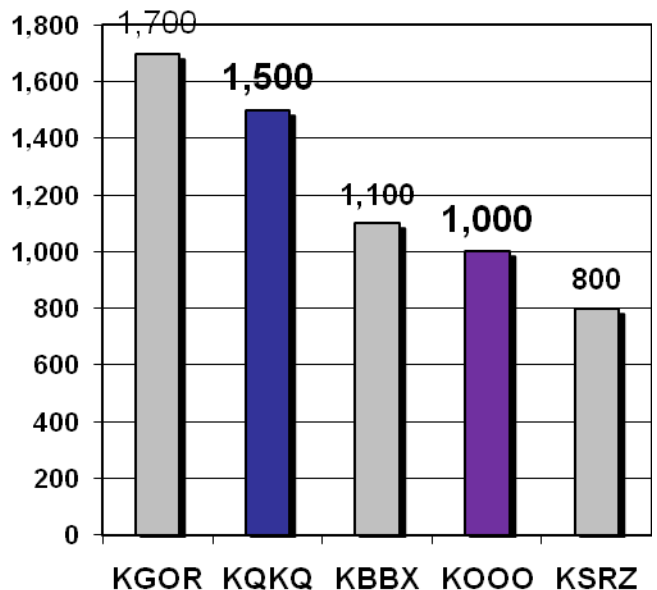

Sister Stations Capture A18-34 and W18-34 Audience

Top Delivery with Adults 18-34 M-Su 6a-12m

KQKQ / KOPW A18-34 Drivetime Delivery

AM Drive Results:

KQKQ #3; KOPW #4

PM Drive Results:

KQKQ #2; KOPW #4

Evening Results:

KOPW #2; KQKQ #3

Weekend Results:

KQKQ #2; KOPW #5

Sister FMs Rank Top 4 with Women 18-34 M-Su 6a-12m

KQKQ and Big O Deliver W18-34 in Middays

Omaha Arbitron Summer 2008 Metro; Average Quarter Hour Persons; M-Su 6a-12m;
Standard dayparts used unless otherwise noted