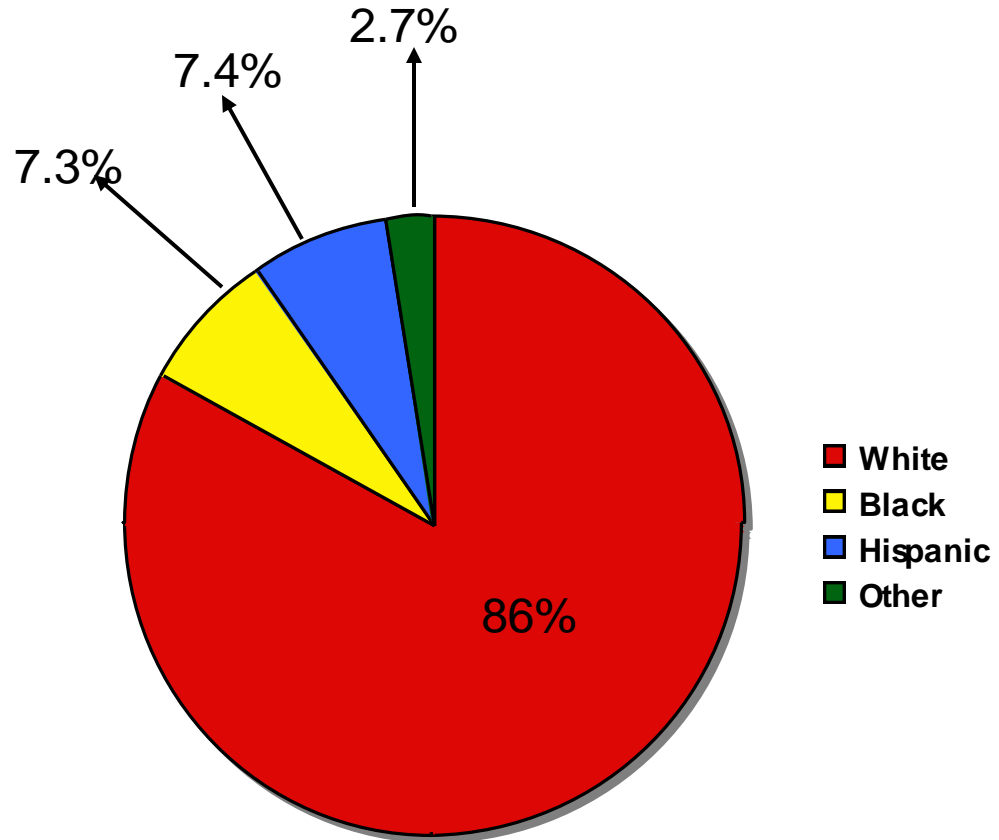

### Race/Ethnic Composition

- Total Population: 828,741
- White 12+ 712,717
- Black 12+ 60,498
- Hispanic 12+ 61,326

2007 Population  
 Estimate: 828,741

49.4% Male

50.6% Female

Omaha Market Population Grew 1.1% YOY