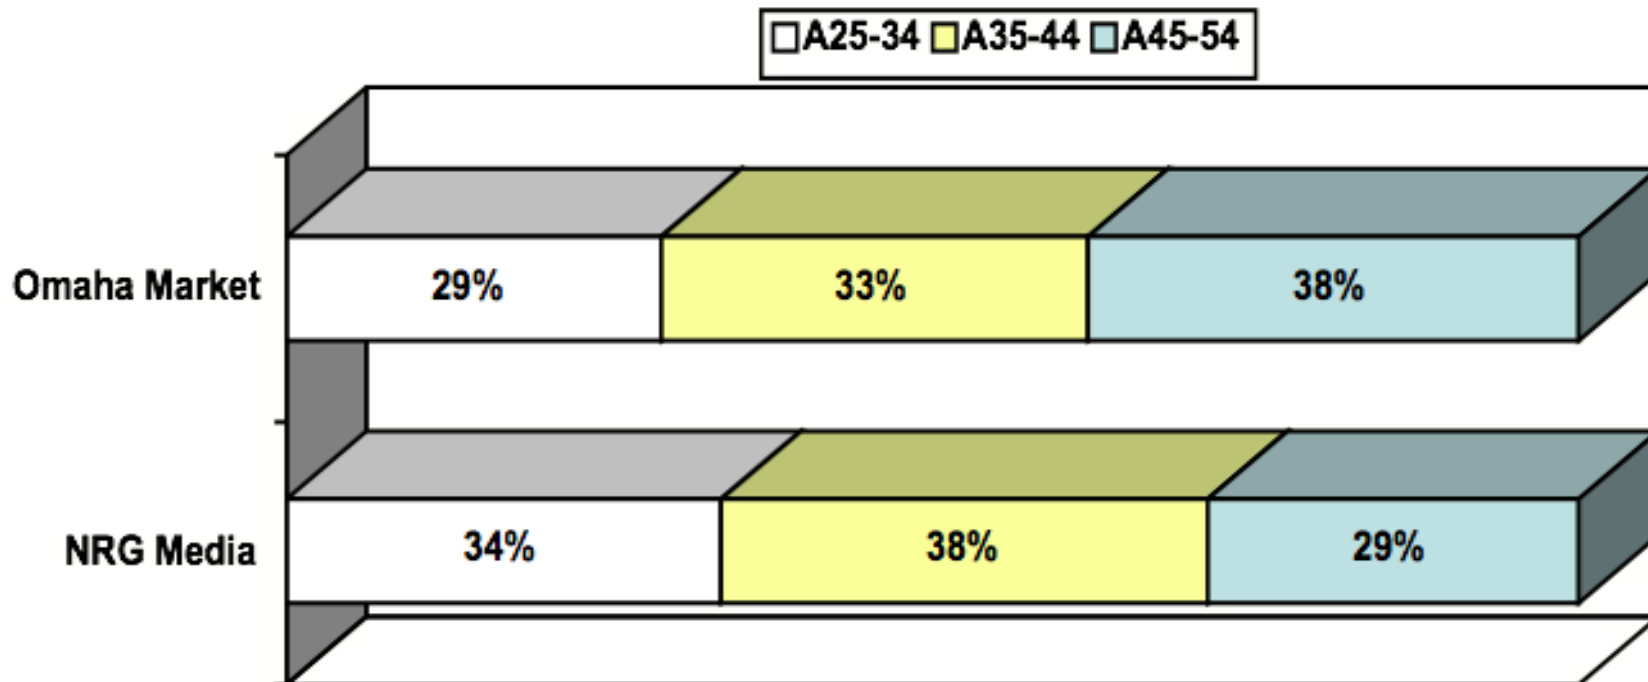

NRG Media-Omaha Superserves Adults 25-54!

Cluster Audience Composition Comparison
% AQH Composition, M-Su 6a-12m

Omaha Arbitron Winter 2008