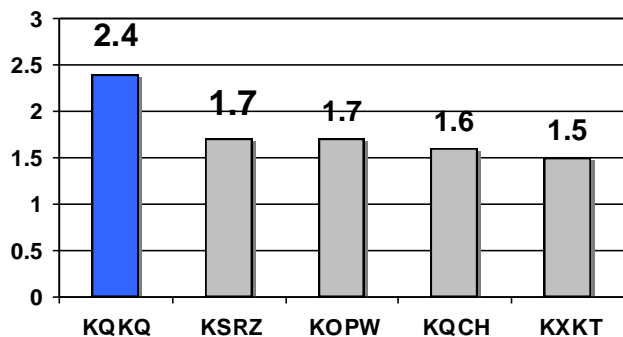

Q98.5 Delivers in Every Drivetime Daypart with Women!

#1 with "Pat and JT" W25-54!

#1 with "Pat and JT" W18-49!

Ranked #1 M-F 10a-3p W18-49!

Ranked #1 M-F 10a-3p W25-54!

Ranked #1 M-F 3p-7p W25-54!

Ranked #1 M-F 6a-7p W25-54!