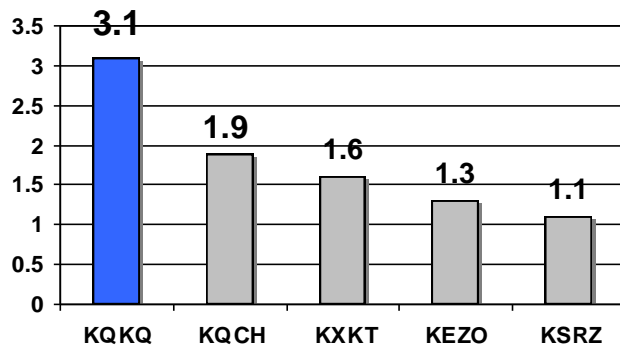

Q98.5 Delivers in Every Drivetime Daypart with Women!

#1 with "Pat and JT" W25-54!

#1 with "Pat and JT" W18-49!

Ranked #1 M-F 10a-3p W18-49!

Ranked #1 M-F 10a-3p W25-54!

Ranked #1 M-F 3p-7p W25-54!

Ranked #1 M-F 6a-7p W25-54!