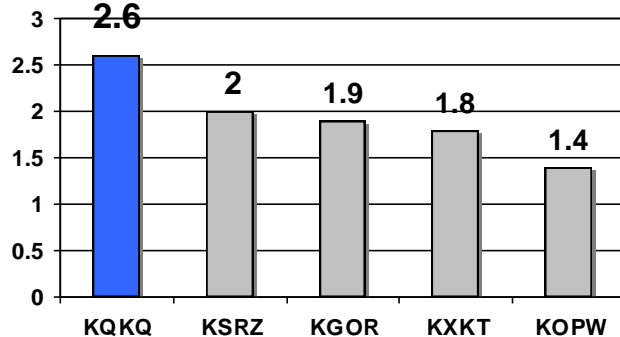

Q98.5 Delivers in Every Drivetime Daypart with Women!

#1 with "Pat and JT" W25-54!

#1 with "Pat and JT" W18-49!

Ranked #1 M-F 10a-3p W18-49!

Ranked #1 M-F 10a-3p W25-54!

Ranked #1 M-F 3p-7p W25-54!

Ranked #1 M-F 6a-7p W25-54!