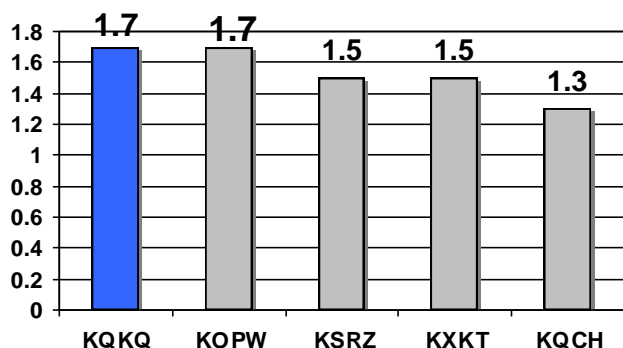

Q98.5 Delivers in Every Drivetime Daypart with Women!

#1 with "Pat and JT" W25-54!

#1 with "Pat and JT" W18-49!

Ranked #1 M-F 10a-3p W18-49!

Ranked #1 M-F 10a-3p W25-54!

Ranked #1 M-F 3p-7p W25-54!

Ranked #1 M-F 6a-7p W25-54!