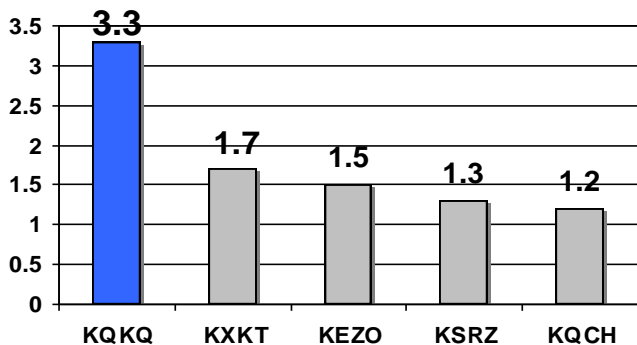

Q98.5 Delivers in Every Drivetime Daypart with Women!

#1 with "Pat and JT" W25-54!

#1 with "Pat and JT" W18-49!

Ranked #1 M-F 10a-3p W18-49!

Ranked #1 M-F 10a-3p W25-54!

Ranked #1 M-F 3p-7p W25-54!

Ranked #1 M-F 6a-7p W25-54!