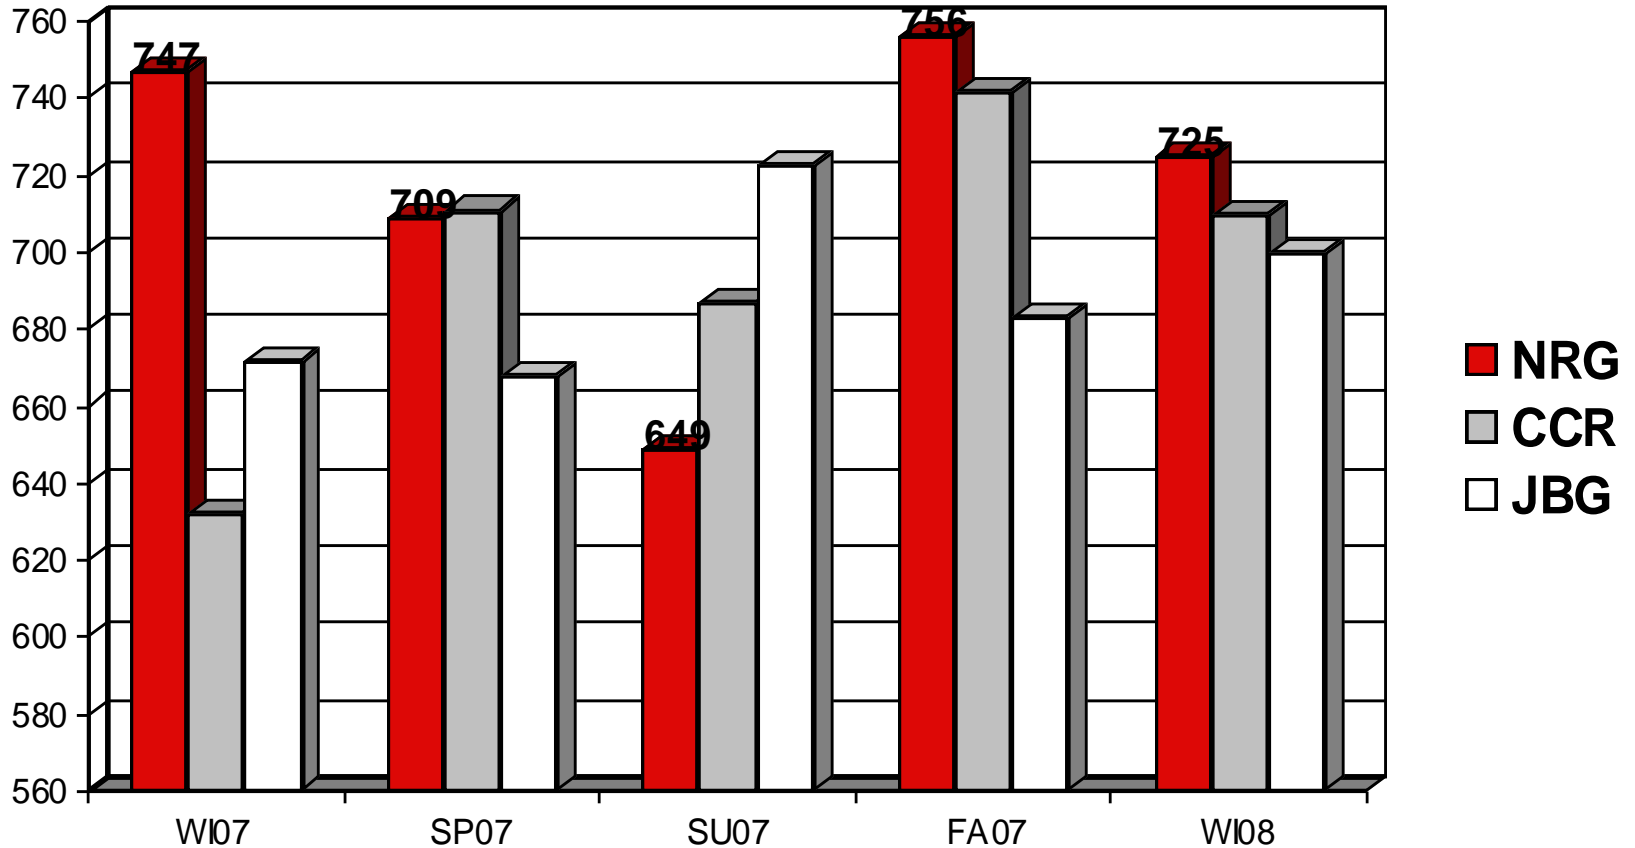

Omaha's Cluster Cume Elite Women 25-49 Mon-Sun 6a-12m

Omaha Arbitron WI07-WI08