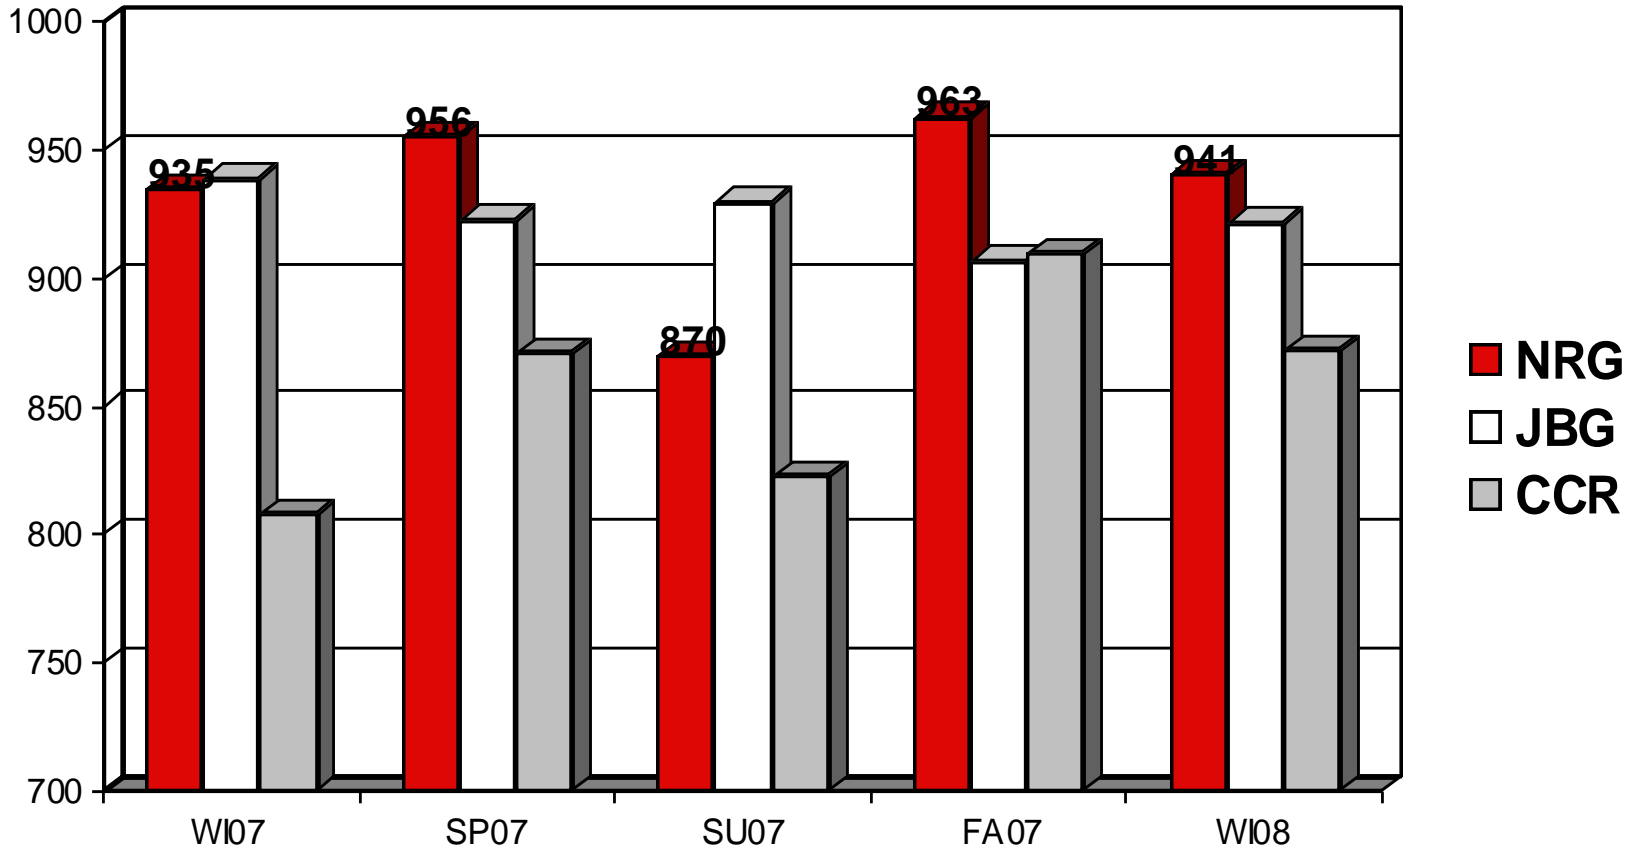

Omaha's Cluster Cume Elite Women 18-49 Mon-Sun 6a-12m

Omaha Arbitron WI07-WI08