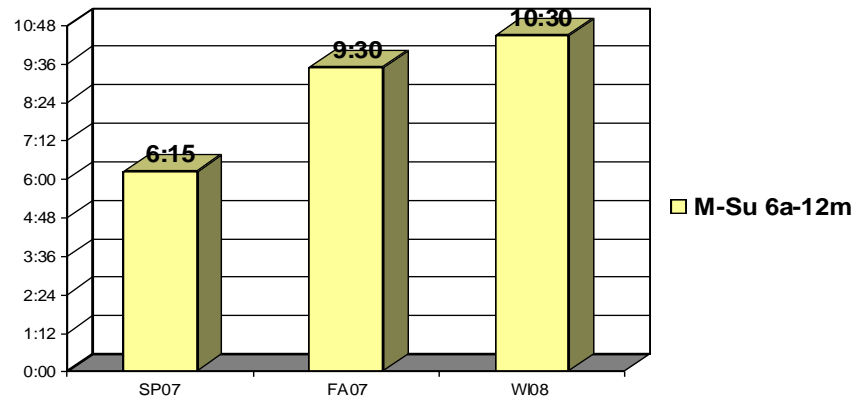

La Preciosa Performance Adults and Women 25-54

A25-54 M-Su 6a-12m Cume Growth!

A25-54 M-Su 6a-12m TSL Up 11%!

Massive M-F 3p-7p Cume Growth!

Cume Increases with W25-54!

Omaha Arbitron SP07 FA07 WI08