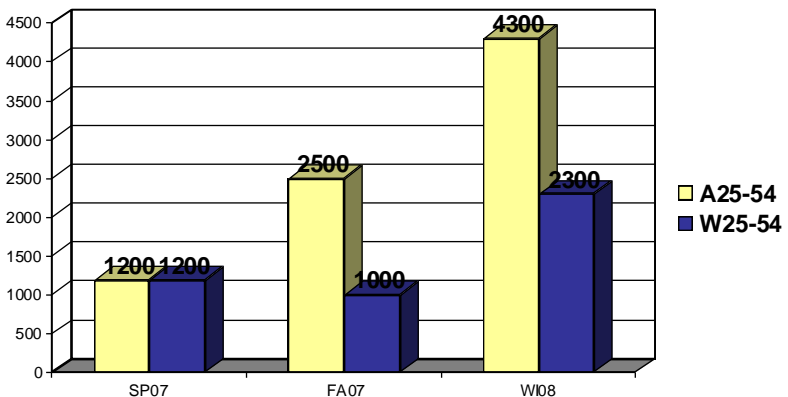

La Preciosa Performance Adults and Women 25-54

A25-54 M-Su 6a-12m Cume Growth!

A25-54 M-Su 6a-12m TSL Up 11%!

Massive M-F 3p-7p Cume Growth!

Cume Increases with W25-54!

Omaha Arbitron SP07 FA07 WI08