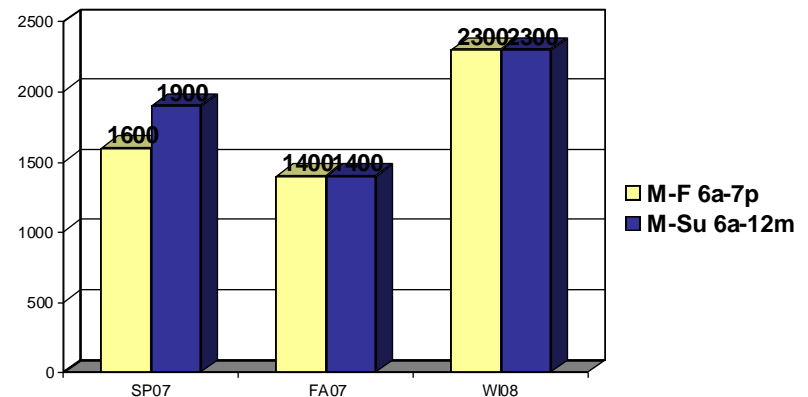

La Preciosa Performance Adults and Women 25-54

A25-54 M-Su 6a-12m Cume Growth!

A25-54 M-Su 6a-12m TSL Up 11%!

Massive M-F 3p-7p Cume Growth!

Cume Increases with W25-54!

Omaha Arbitron SP07 FA07 WI08