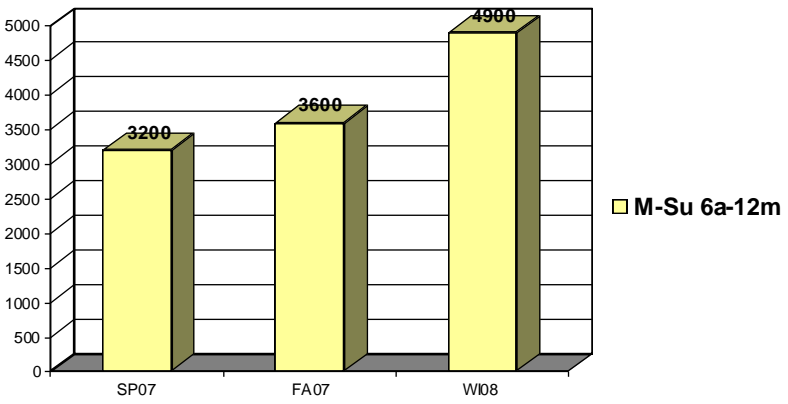

La Preciosa Performance Adults and Women 25-54

A25-54 M-Su 6a-12m Cume Growth!

A25-54 M-Su 6a-12m TSL Up 11%!

Massive M-F 3p-7p Cume Growth!

Cume Increases with W25-54!

Omaha Arbitron SP07 FA07 WI08