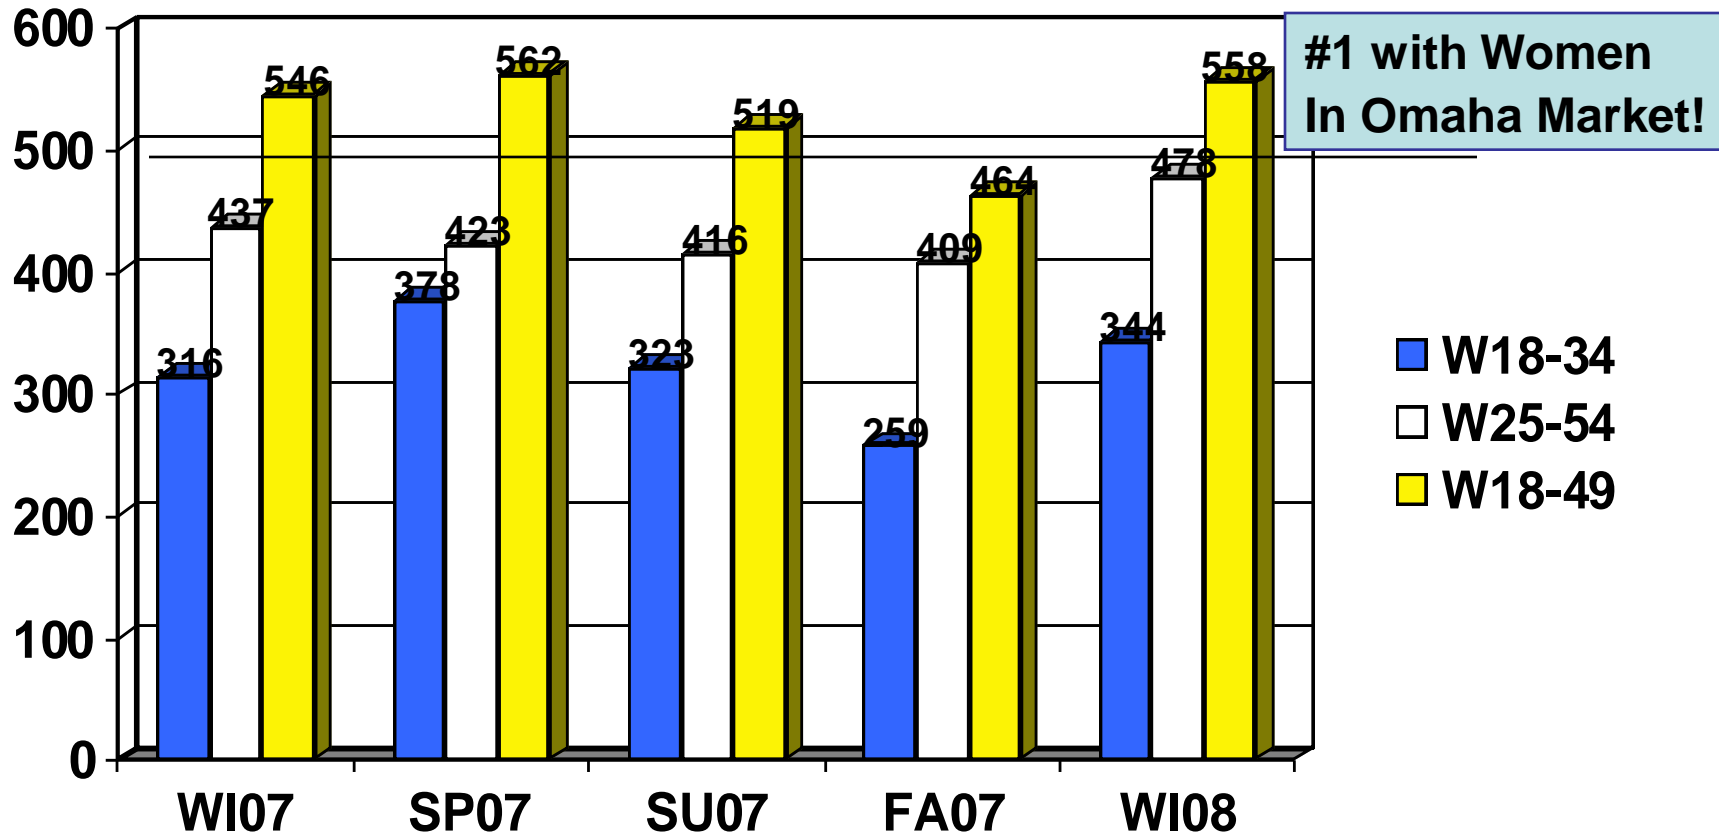

KQQQ's Wall of Women!

Mon-Sun 6a-12m!

Omaha Arbitron WI07-WI08,
Cume Persons (00's)