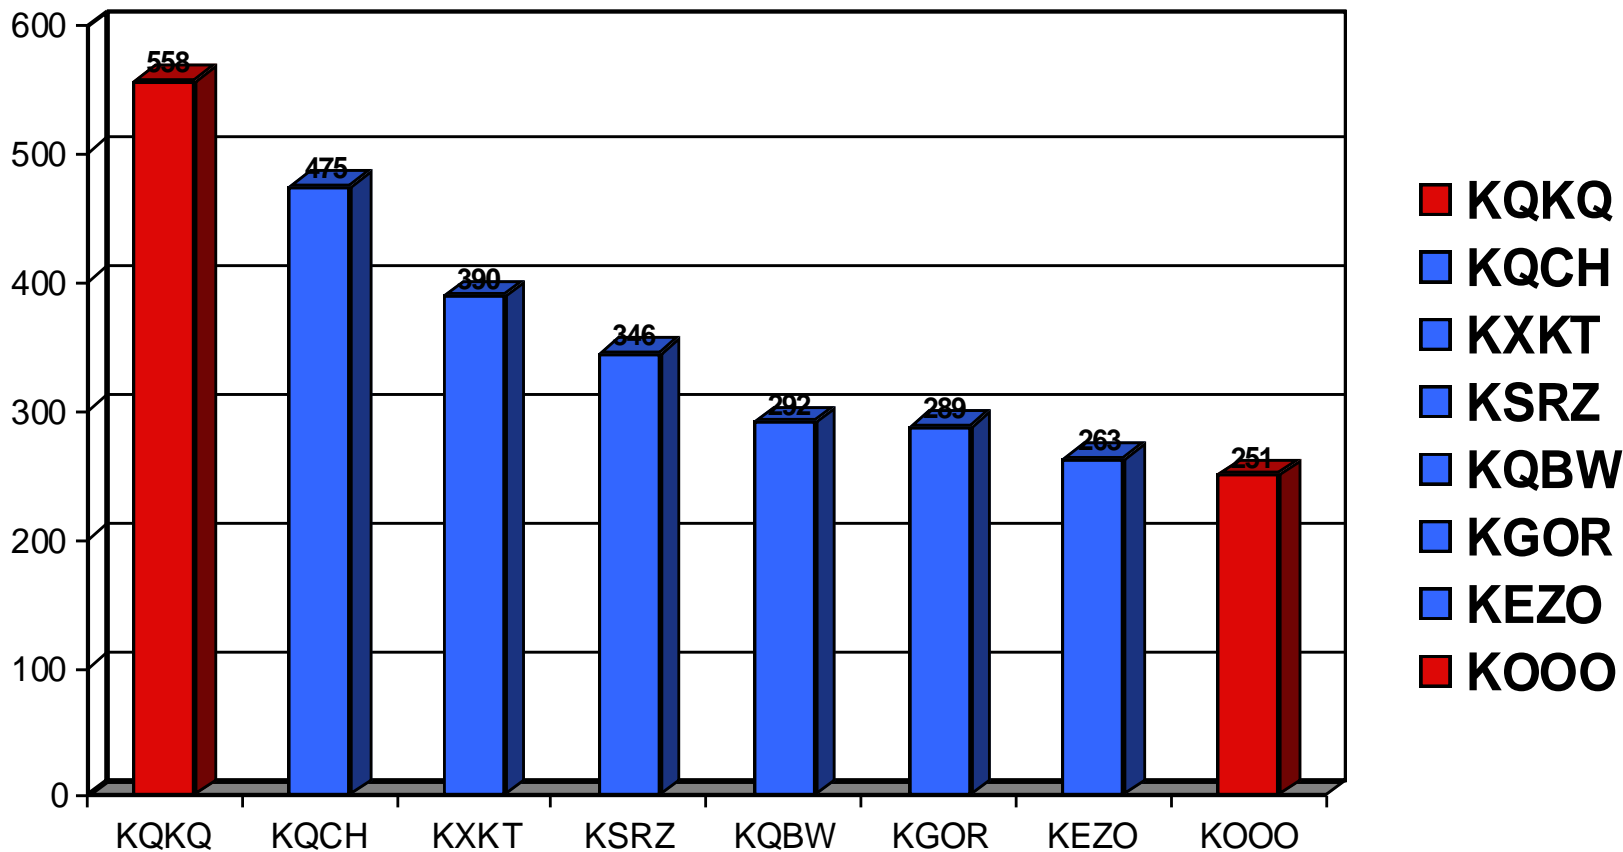

# Omaha's Cume Elite Women 18-49 M-Su 6a-12m

Omaha Arbitron Winter 2008