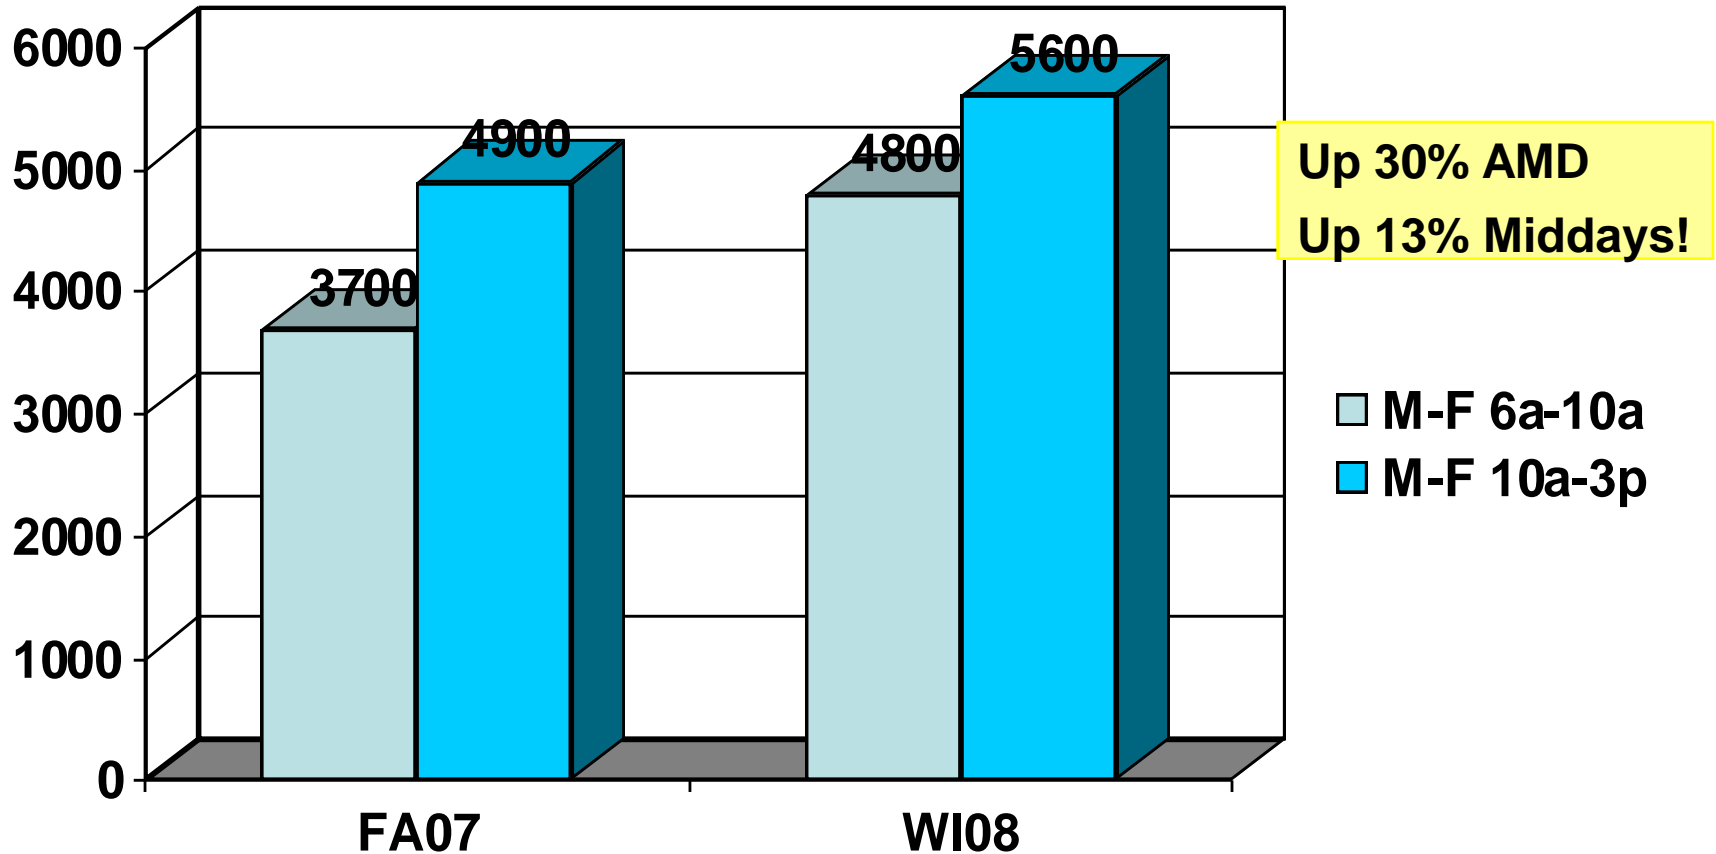

The Big O's At Work Listening Is On The Rise with Women 25-54!

Omaha Arbitron FA07-WI08, W25-54 Cume Persons