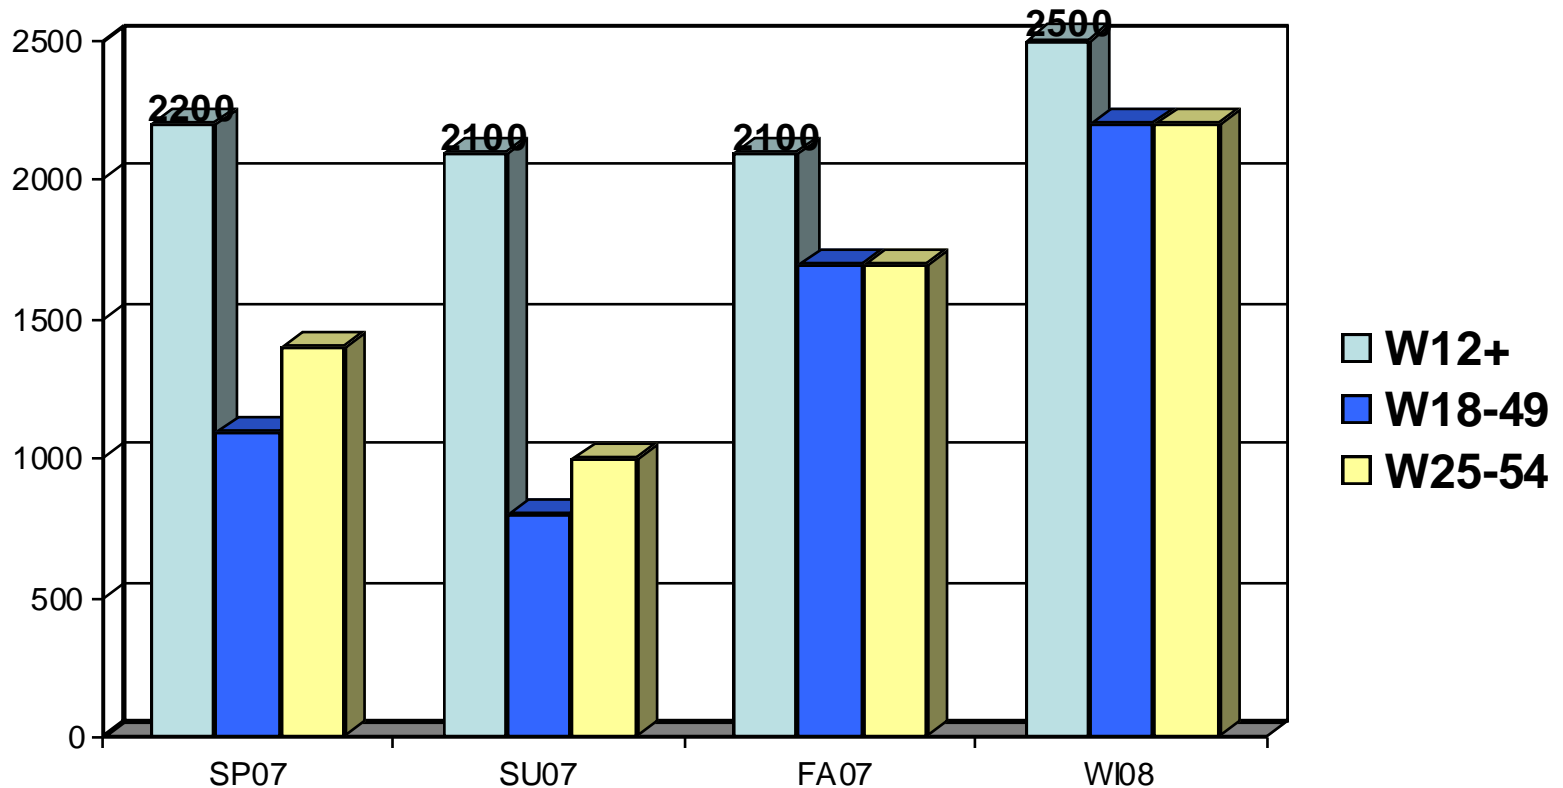

Disney Dominates MIDDAYS with Women!

Disney Gains in Midday Cume with Key Women Demos M-F 10a-3p!

Omaha Arbitron SP07-WI08