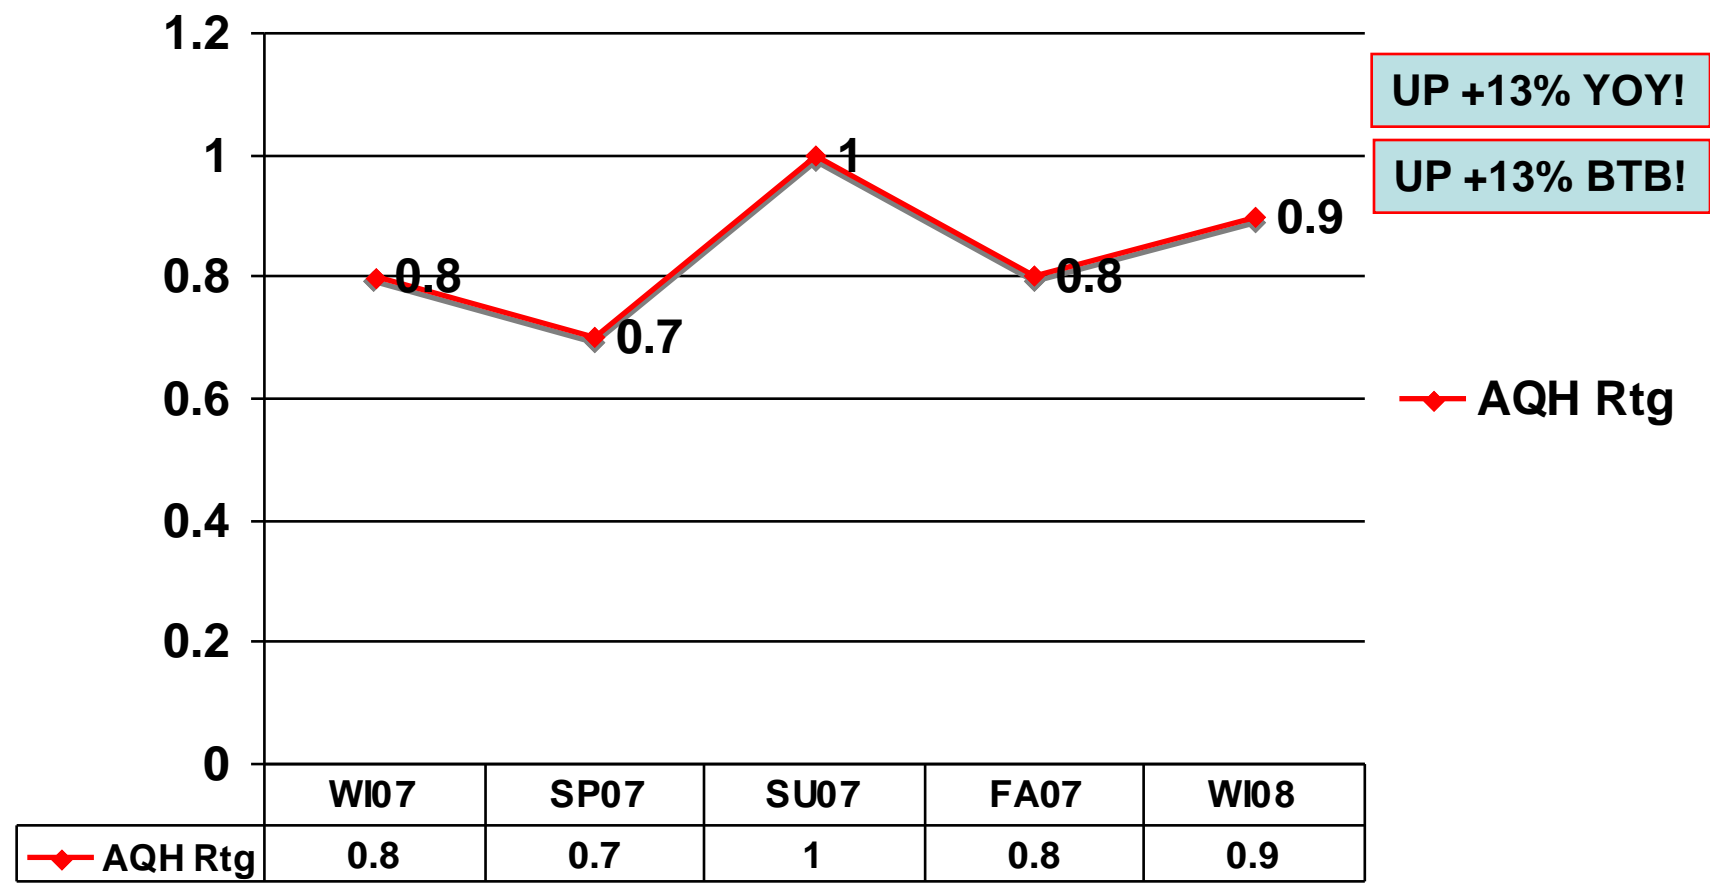

# KKAR AQH Ratings On the Rise!

## Weekdays 6A-7P with M25-54!

Omaha Arbitron WI07-WI08 AQH Ratings, M25-54