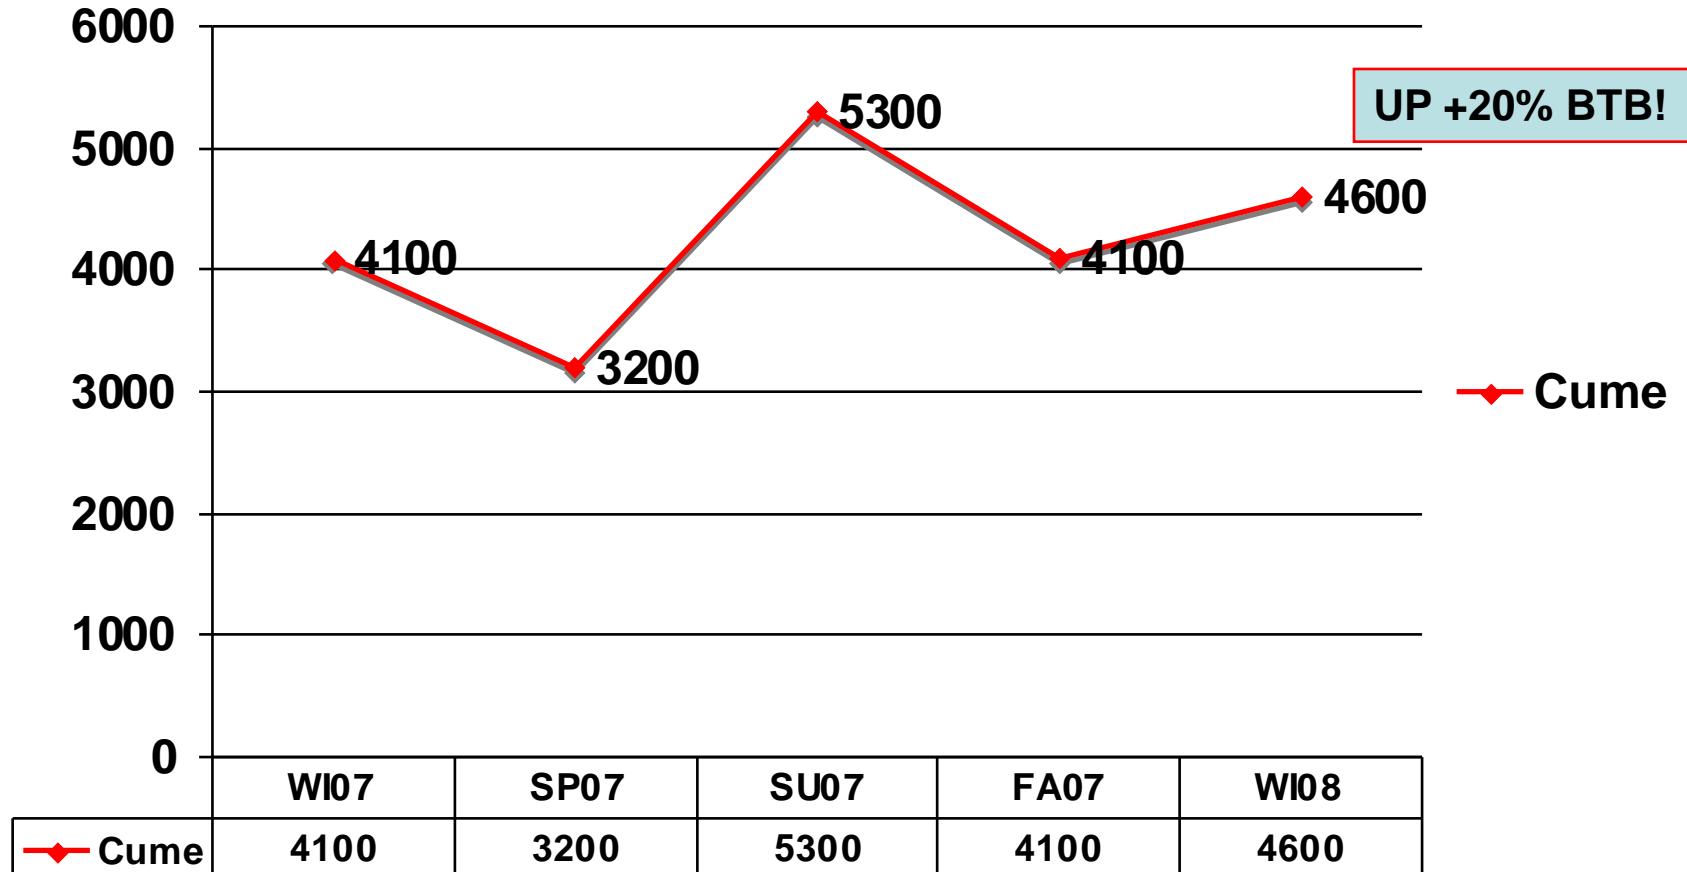

KKAR's AM OMAHA

M25-54 Cume Consistency and Growth

M-F 5:30AM - 8AM

Omaha Arbitron WI07-WI08 M25-54 Cume (00's)