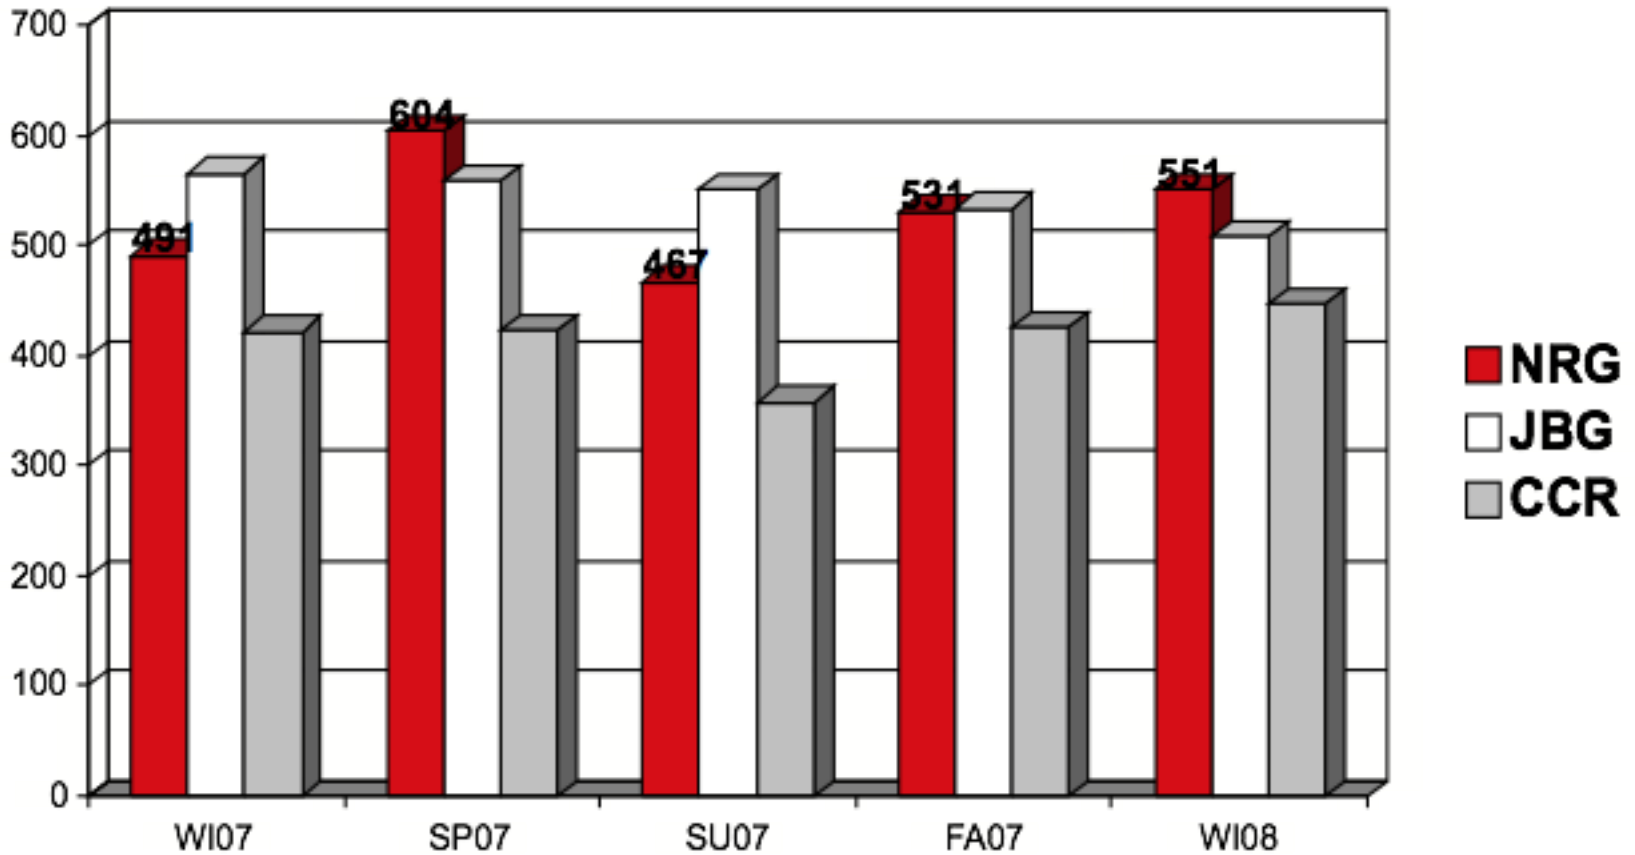

# Omaha's Cluster Cume Elite

## Women 18-34 Mon-Sun 6a-12m

**NRG UP +12 % YOY!**

Omaha Arbitron WI07-WI08