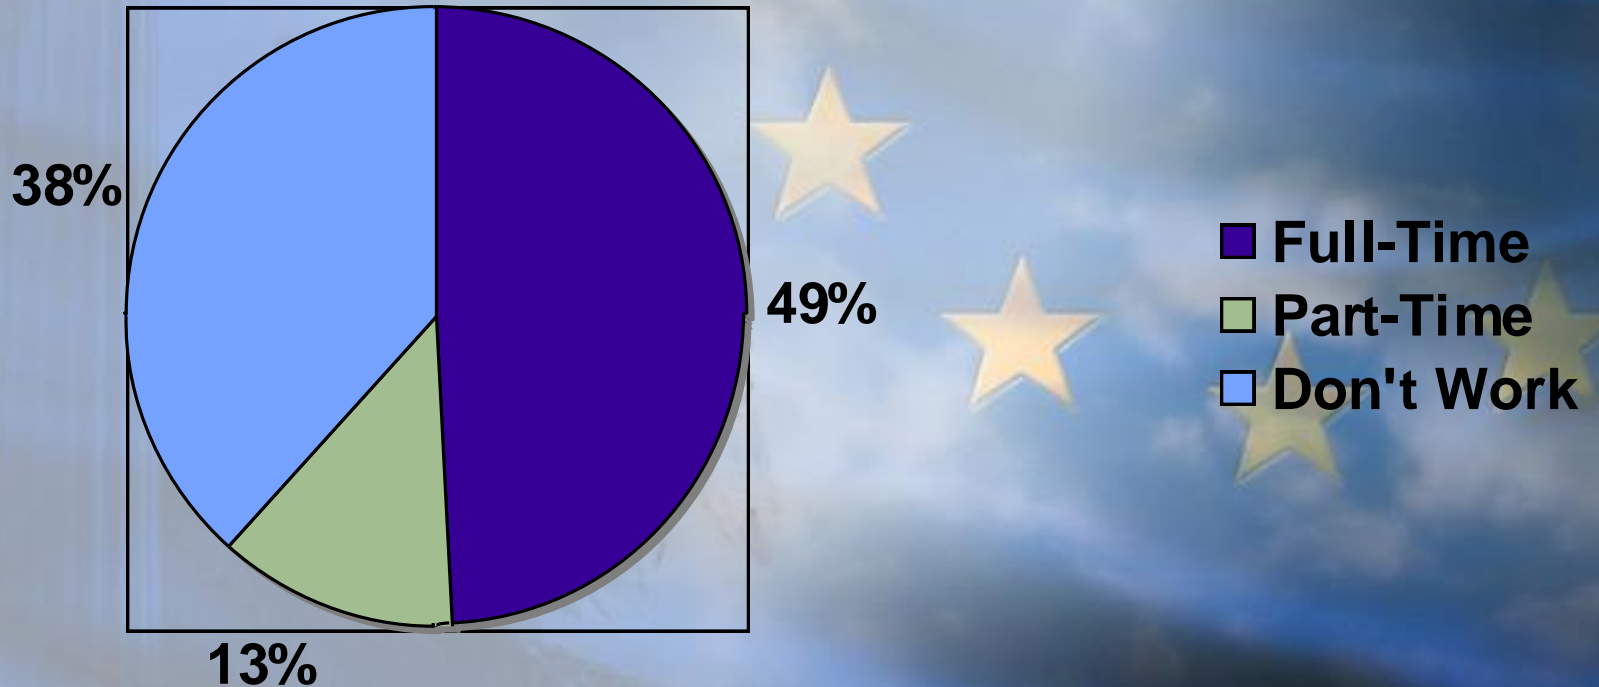

A12+ Employment

Source: Arbitron FA07 Mon-Su 6a-12m A12+ Listener Composition