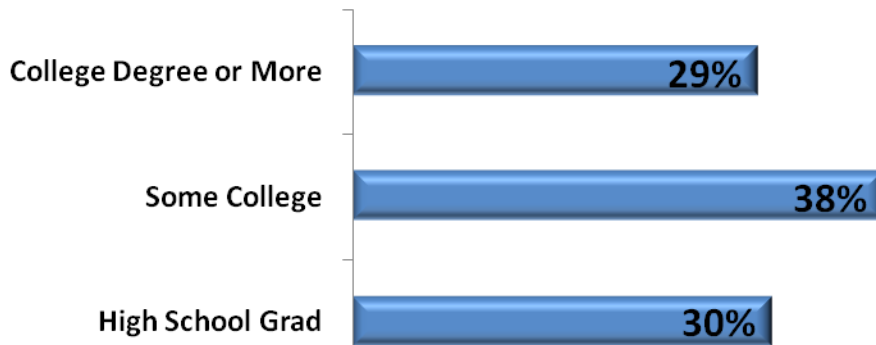

The KQKQ Listener Profile

Age Cell Composition

\$ Household Income Level

Education Level

57% Female

43% Male